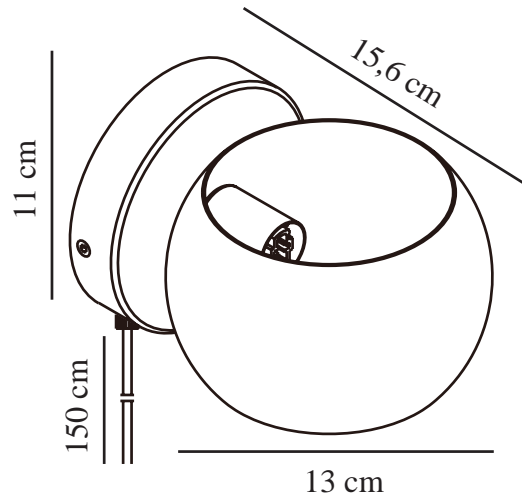

BELIR | WALL LIGHT | BLACK

2312201003

nordlux®

Voltage (V): 220-240 Volt
IP degree: IP20
Maximum bulb wattage (W): 5W
Class (Class 1, Class 2, Class 3):
Class 2 (Double isolated)
Socket type: G9
Switch placement: On the cable
Parallel connection: False

Primary material: Metal
Secondary material: Plastic
Colour of the cable: Black
Length of the cable (cm): 150
Surface material of the cable:
Plastic
Is the cable replaceable: True
Colour: Black

Height (cm): 11
Width (cm): 15.6
Shade Diameter (cm): 13
Outdoor base dimension (cm): 11
Mount directly into insulation:
False
Turning Angle (°): 320

EAN: 5704924015694
TUN: 2326294
Item Number: 2312201003

Pcs Per Master Carton: 3
Sales Box Height (cm): 17
Sales Box Width(cm): 14
Sales Box Depth (cm): 12
Sales Box Volume m³ : 0.0029
Product net weight (kg): 0.36

- Lights both up and down • Turnable shade (360°)
- Create interest by using more lamps that all point in different directions

Belir has a small, round design that is perfect above your kitchen counter or next to your sofa or bed. It casts a pleasant light both upwards and downwards, creating an elegant lighting effect on the wall.