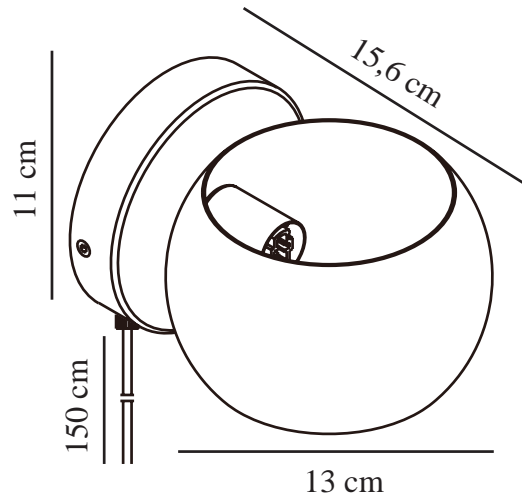

BELIR | WALL LIGHT | BROWN

2312201018

nordlux®

Voltage (V): 220-240 Volt
IP degree: IP20
Maximum bulb wattage (W): 5W
Class (Class 1, Class 2, Class 3):
Class 2 (Double isolated)
Socket type: G9
Switch placement: On the cable
Parallel connection: False

Primary material: Metal
Secondary material: Plastic
Colour of the cable: White
Length of the cable (cm): 150
Surface material of the cable:
Plastic
Is the cable replaceable: True
Colour: Brown

Height (cm): 11
Width (cm): 15.6
Shade Diameter (cm): 13
Outdoor base dimension (cm): 11
Mount directly into insulation:
False
Turning Angle (°): 320

EAN: 5704924015724
TUN: 2326292
Item Number: 2312201018

Pcs Per Master Carton: 3
Sales Box Height (cm): 17
Sales Box Width(cm): 14
Sales Box Depth (cm): 12
Sales Box Volume m³ : 0.0029
Product net weight (kg): 0.36

- Lights both up and down • Turnable shade (360°)
- Create interest by using more lamps that all point in different directions

Belir has a small, round design that is perfect above your kitchen counter or next to your sofa or bed. It casts a pleasant light both upwards and downwards, creating an elegant lighting effect on the wall.