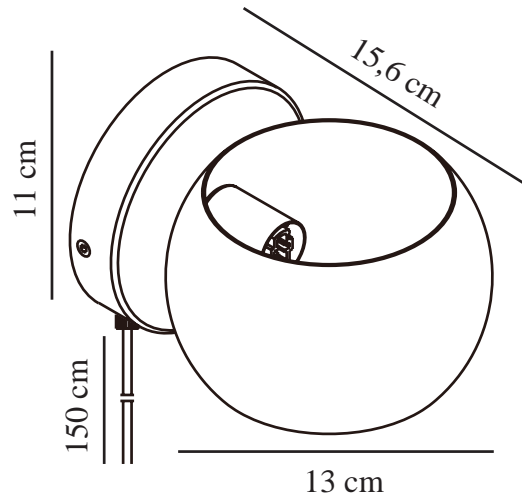

# BELIR | WALL LIGHT | DUSTY GREEN

2312201023

nordlux®

Voltage (V): 220-240 Volt  
IP degree: IP20  
Maximum bulb wattage (W): 5W  
Class (Class 1, Class 2, Class 3):  
Class 2 (Double isolated)  
Socket type: G9  
Switch placement: On the cable  
Parallel connection: False

Primary material: Metal  
Secondary material: Plastic  
Colour of the cable: White  
Length of the cable (cm): 150  
Surface material of the cable:  
Plastic  
Is the cable replaceable: True  
Colour: Dusty green

Height (cm): 11  
Width (cm): 15.6  
Shade Diameter (cm): 13  
Outdoor base dimension (cm): 11  
Mount directly into insulation:  
False  
Turning Angle (°): 320

EAN: 5704924015717  
TUN: 2326297  
Item Number: 2312201023

Pcs Per Master Carton: 3  
Sales Box Height (cm): 17  
Sales Box Width(cm): 14  
Sales Box Depth (cm): 12  
Sales Box Volume m<sup>3</sup> : 0.0029  
Product net weight (kg): 0.36

- Lights both up and down • Turnable shade (360°)
- Create interest by using more lamps that all point in different directions