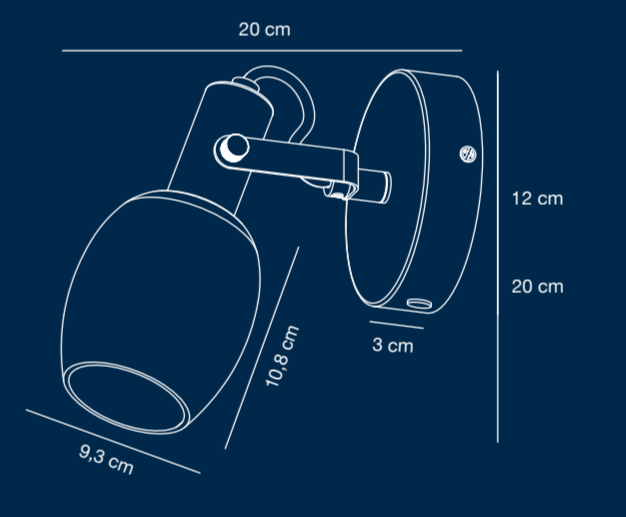

www.nordlux.com

150

150

150

150

NDX_2312291003