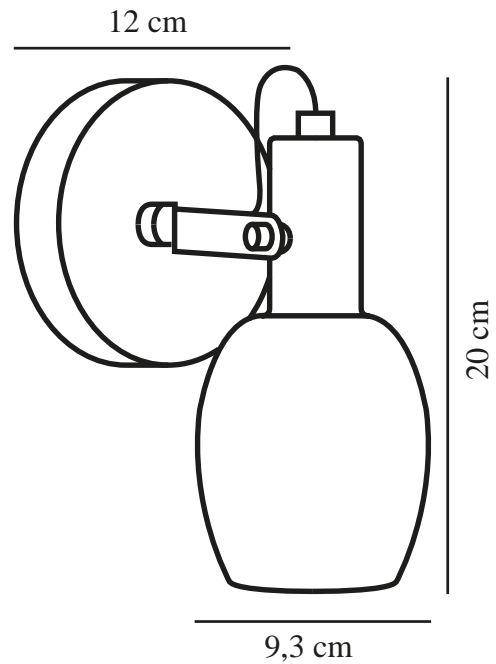

ARILD | WALL LIGHT | BLACK

2312291003

nordlux®

Voltage (V): 220-240 Volt
IP degree: IP20
Maximum bulb wattage (W): 40W
Class (Class 1, Class 2, Class 3):
Class 2 (Double isolated)
Socket type: E14
Switch placement: On the cable
Parallel connection: False

Primary material: Metal
Secondary material: Glass
Colour of the cable: Black
Length of the cable (cm): 150
Surface material of the cable:
Textile
Is the cable replaceable: True
Colour: Black

Height (cm): 20
Width (cm): 12
Shade Diameter (cm): 9.3
Length (cm): 12
Mount directly into insulation:
False
Turning Angle (°): 355

EAN: 5704924015779
TUN: 2326289
Item Number: 2312291003

Pcs Per Master Carton: 3
Sales Box Height (cm): 15
Sales Box Width(cm): 18
Sales Box Depth (cm): 13
Sales Box Volume m³ : 0.0035
Product net weight (kg): 0.45