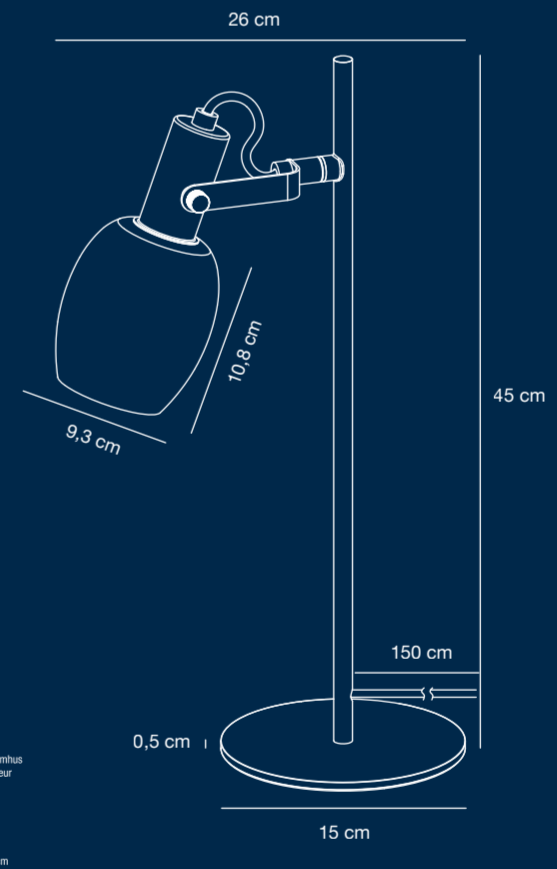

www.nordlux.com

120

170

120

170

NDX_2312305003