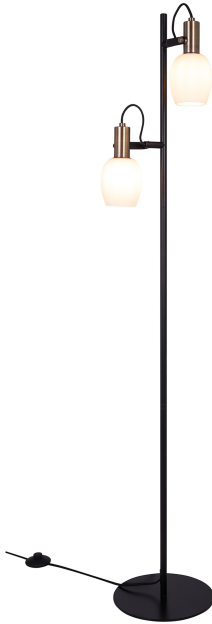

ARILD | FLOOR LAMP | BLACK

2312324003

nordlux®

Voltage (V): 220-240 Volt
IP degree: IP20
Maximum bulb wattage (W): 40W
Class (Class 1, Class 2, Class 3):
Class 2 (Double isolated)
Socket type: E14
Switch placement: On the cable
Parallel connection: False

Primary material: Metal
Secondary material: Glass
Colour of the cable: Black
Length of the cable (cm): 180
Surface material of the cable:
Textile
Is the cable replaceable: False
Colour: Black

Height (cm): 140
Width (cm): 31
Tube Diameter (cm): 1.56
Shade Diameter (cm): 9.3
Outdoor base dimension (cm):
24.7
Length (cm): 31
Mount directly into insulation:
False
Turning Angle (°): 355

- Contemporary style with a touch of industrial detail • Elegant mix of glass, brownish brass and matte black
- Adjustable lamp heads for a directional light

Arild is a series of lights in a modern design with an industrial touch. The white, round, matte opal glass shade is elegantly complimented by brownish brass details. You can easily adjust the lamp heads for a directional light.

The glass in this lamp is mouth-blown and has been individually hand crafted. Due to this unique process, air bubbles may appear in the glass and the thickness of the glass can also vary. This gives the glass its character and vivid appearance.