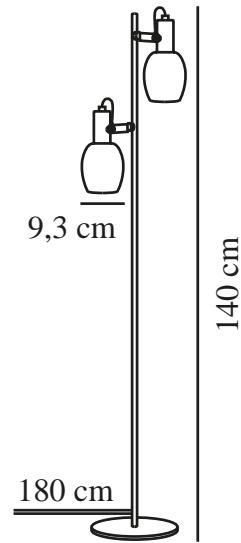

ARILD | FLOOR LAMP | BLACK

2312324003

nordlux®

Voltage (V): 220-240 Volt
IP degree: IP20
Maximum bulb wattage (W): 40W
Class (Class 1, Class 2, Class 3):
Class 2 (Double isolated)
Socket type: E14
Switch placement: On the cable
Parallel connection: False

Primary material: Metal
Secondary material: Glass
Colour of the cable: Black
Length of the cable (cm): 180
Surface material of the cable:
Textile
Is the cable replaceable: False
Colour: Black

Height (cm): 140
Width (cm): 31
Tube Diameter (cm): 1.56
Shade Diameter (cm): 9.3
Outdoor base dimension (cm):
24.7
Length (cm): 31
Mount directly into insulation:
False
Turning Angle (°): 355

EAN: 5704924015793
TUN: 2326256

Item Number: 2312324003
Pcs Per Master Carton: 3
Sales Box Height (cm): 52
Sales Box Width (cm): 15
Sales Box Depth (cm): 27
Sales Box Volume m³: 0.0211
Product net weight (kg): 3.1