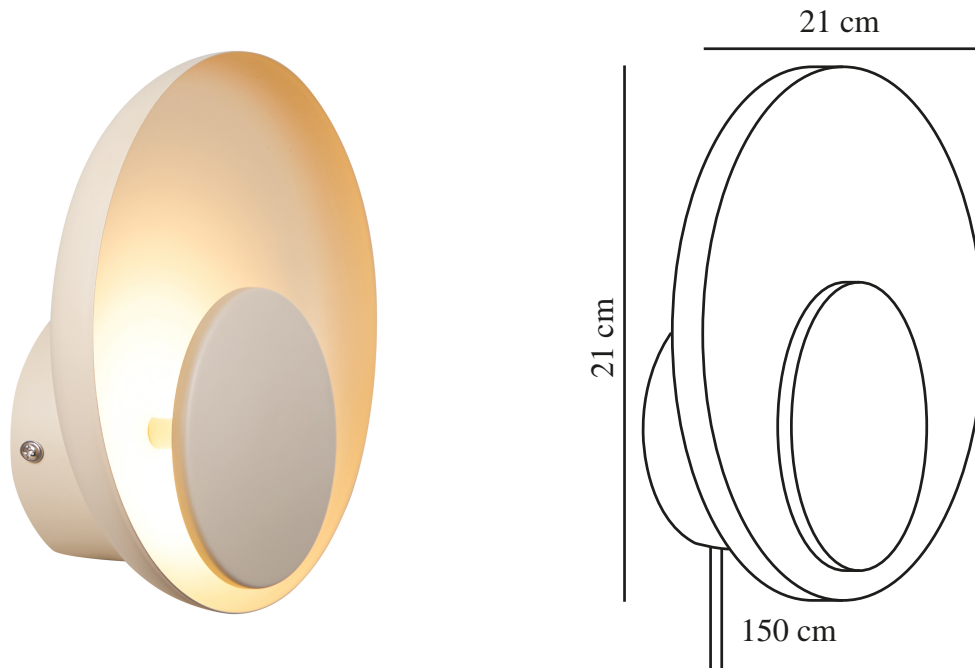

MARSI | WALL LIGHT | BEIGE

2312351009

nordlux®

Voltage (V): 220-240 Volt
IP degree: IP20
Class (Class 1, Class 2, Class 3):
Class 2 (Double isolated)
Socket type: LED Module
Switch placement: On the cable
Parallel connection: False

Primary material: Metal
Secondary material: PMMA
Colour of the cable: Black
Length of the cable (cm): 150
Surface material of the cable:
Textile
Is the cable replaceable: True
Colour: Beige

Height (cm): 21
Width (cm): 21
Shade Diameter (cm): 21
Length (cm): 21
Mount directly into insulation:
False

EAN: 5704924015823
TUN: 2326333
Item Number: 2312351009

Pcs Per Master Carton: 3
Sales Box Height (cm): 22
Sales Box Width (cm): 22
Sales Box Depth (cm): 8
Sales Box Volume m³ : 0.0039
Product net weight (kg): 0.5

ENERG
Nordlux
2312351009
A
B
C
D
E
F
G
7
kWh/1000h
2019/2015

Marsi is a small wall light that consists of two perfectly round shades. The light is reflected onto the back shade, creating a cosy and diffused light. Dim the light in three steps with the built-in Moodmaker™ function by flipping the switch on the cable.