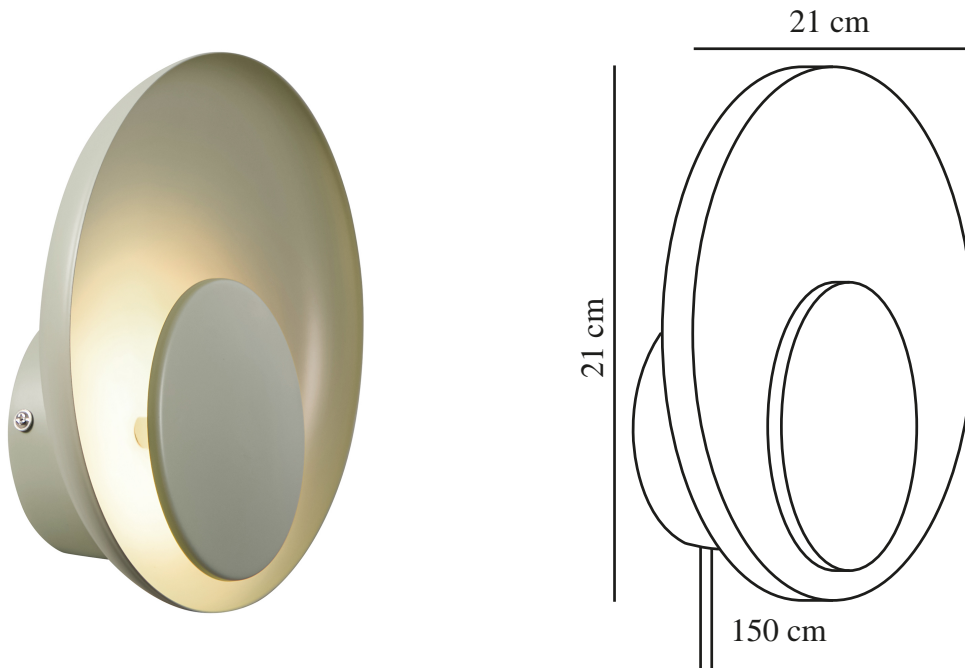

MARSI | WALL LIGHT | DUSTY GREEN

2312351023

nordlux®

Voltage (V): 220-240 Volt
IP degree: IP20
Class (Class 1, Class 2, Class 3):
Class 2 (Double isolated)
Socket type: LED Module
Switch placement: On the cable
Parallel connection: False

Primary material: Metal
Secondary material: PMMA
Colour of the cable: Black
Length of the cable (cm): 150
Surface material of the cable:
Textile
Is the cable replaceable: True
Colour: Dusty green

Height (cm): 21
Width (cm): 21
Shade Diameter (cm): 21
Length (cm): 21
Mount directly into insulation:
False

EAN: 5704924015830
TUN: 2326336
Item Number: 2312351023

Pcs Per Master Carton: 3
Sales Box Height (cm): 22
Sales Box Width (cm): 8
Sales Box Depth (cm): 22
Sales Box Volume m³ : 0.0039
Product net weight (kg): 0.5

Marsi is a small wall light that consists of two perfectly round shades. The light is reflected onto the back shade, creating a cosy and diffused light. Dim the light in three steps with the built-in Moodmaker™ function by flipping the switch on the cable.