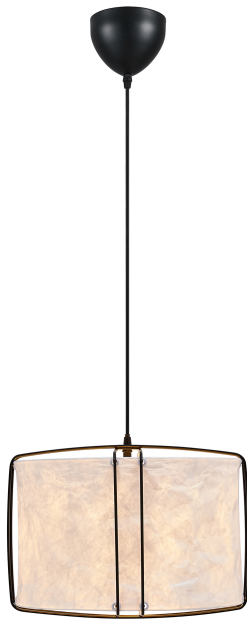

CARDINE 35 | PENDANT | WHITE

2312403001

nordlux®

Voltage (V): 220-240 Volt
IP degree: IP20
Maximum bulb wattage (W): 60W
Class (Class 1, Class 2, Class 3):
Class 2 (Double isolated)
Socket type: E27
Parallel connection: False

Primary material: Tyvek
Secondary material: Metal
Colour of the cable: Black
Length of the cable (cm): 200
Surface material of the cable:
Plastic
Is the cable replaceable: False
Colour: White

Height (cm): 28.5
Width (cm): 37.2
Shade Diameter (cm): 35
Outdoor base dimension (cm):
12.4
Length (cm): 37.2
Mount directly into insulation:
False

EAN: 5704924015847
TUN: 2326273

Item Number: 2312403001
Pcs Per Master Carton: 3
Sales Box Height (cm): 38
Sales Box Width(cm): 38
Sales Box Depth (cm): 12
Sales Box Volume m³ : 0.0173
Product net weight (kg): 0.98

- The crinkled paper effect creates a soft and playful design
- Provides a soft, diffused light
- Flat-packed for easy self-assembly

The Cardine series has a modern Japandi style that mixes elements from the Japanese interior philosophy with Nordic minimalism. The lightly crinkled paper shade is suspended by thin metal wires and ensures a pleasant, diffused light.