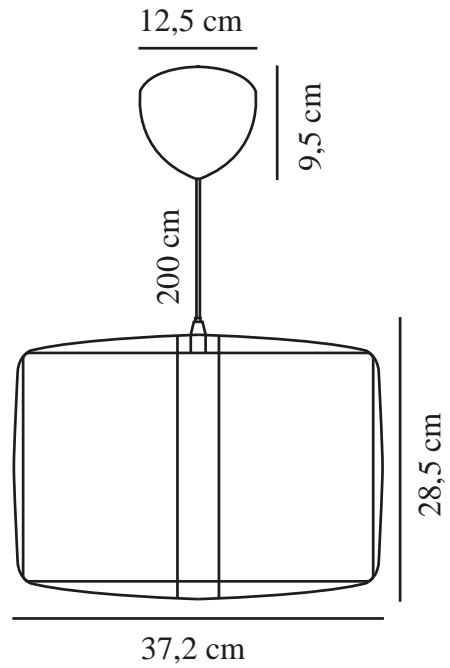

CARDINE 35 | PENDANT | WHITE

2312403001

nordlux®

Voltage (V): 220-240 Volt
IP degree: IP20
Maximum bulb wattage (W): 60W
Class (Class 1, Class 2, Class 3):
Class 2 (Double isolated)
Socket type: E27
Parallel connection: False

Primary material: Tyvek
Secondary material: Metal
Colour of the cable: Black
Length of the cable (cm): 200
Surface material of the cable:
Plastic
Is the cable replaceable: False
Colour: White

Height (cm): 28.5
Width (cm): 37.2
Shade Diameter (cm): 35
Outdoor base dimension (cm):
12.4
Length (cm): 37.2
Mount directly into insulation:
False

EAN: 5704924015847
TUN: 2326273

Item Number: 2312403001
Pcs Per Master Carton: 3
Sales Box Height (cm): 38
Sales Box Width(cm): 38
Sales Box Depth (cm): 12
Sales Box Volume m³ : 0.0173
Product net weight (kg): 0.98