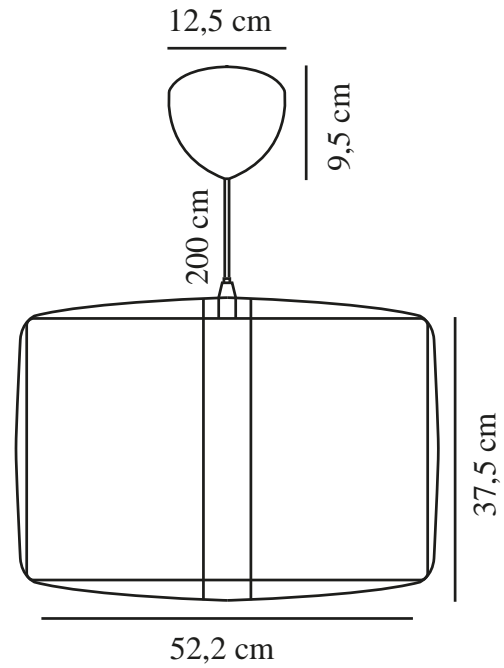

CARDINE 50 | PENDANT | WHITE

2312423001

nordlux®

Voltage (V): 220-240 Volt
IP degree: IP20
Maximum bulb wattage (W): 60W
Class (Class 1, Class 2, Class 3):
Class 2 (Double isolated)
Socket type: E27
Parallel connection: False

Primary material: Tyvek
Secondary material: Metal
Colour of the cable: Black
Length of the cable (cm): 215
Surface material of the cable:
Plastic
Is the cable replaceable: False
Colour: White

Height (cm): 37.5
Width (cm): 52.2
Shade Diameter (cm): 50
Outdoor base dimension (cm):
12.4
Length (cm): 52.2
Mount directly into insulation:
False

EAN: 5704924015854
TUN: 2326275

Item Number: 2312423001
Pcs Per Master Carton: 3
Sales Box Height (cm): 52
Sales Box Width(cm): 53
Sales Box Depth (cm): 12
Sales Box Volume m³ : 0.0331
Product net weight (kg): 1.2