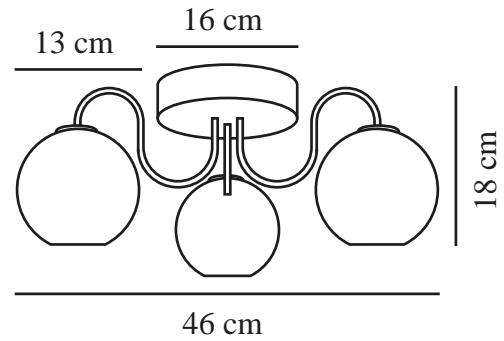

FRANCA | CEILING LIGHT | BRASS

2312506035

nordlux®

Voltage (V): 220-240 Volt
IP degree: IP20
Maximum bulb wattage (W):
3x40W
Class (Class 1, Class 2, Class 3):
Class 2 (Double isolated)
Socket type: E14
Parallel connection: False

Primary material: Metal
Secondary material: Glass
Colour: Brass

Height (cm): 18
Width (cm): 46.2
Shade Diameter (cm): 13
Outdoor base dimension (cm): 16
Length (cm): 46.2
Mount directly into insulation:
False

EAN: 5704924015908
TUN: 2326288
Item Number: 2312506035
Pcs Per Master Carton: 3

Sales Box Height (cm): 21
Sales Box Width(cm): 30
Sales Box Depth (cm): 40
Sales Box Volume m³ : 0.0252
Product net weight (kg): 1.15