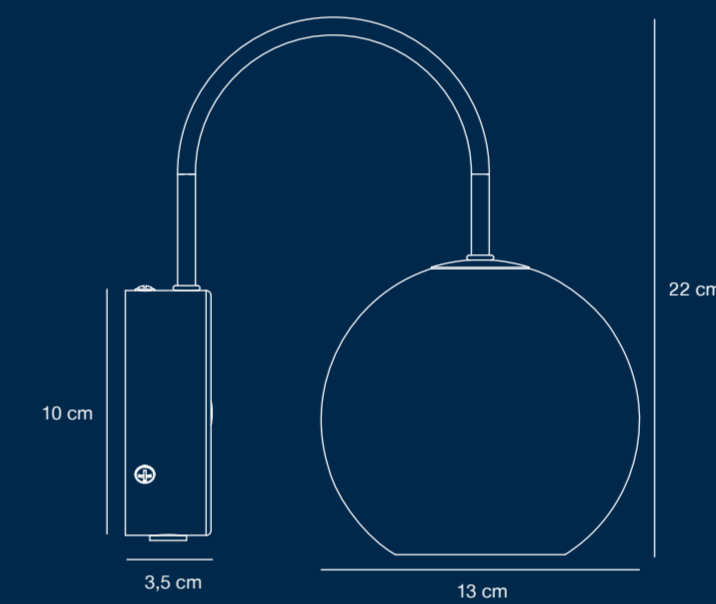

FRANCA

E14 M/G
MAX 40W
IP20
230-240V
-50/50Hz
CE
UK CA
RECYCLED
GREEN MARK
FSC
BULB NOT INCLUDED
www.nordlux.com
Nordlux UK, Elmfield Court, BB7 1QS Chorley, Lancashire, 0120042777

www.nordlux.com

AKZ: 00142023 XY

170

170

170

170

310