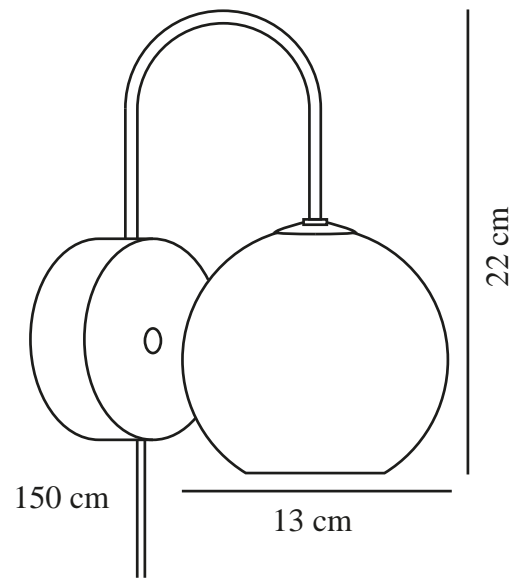

FRANCA | WALL LIGHT | BRASS

2312561035

nordlux®

Voltage (V): 220-240 Volt
IP degree: IP20
Maximum bulb wattage (W): 40W
Class (Class 1, Class 2, Class 3):
Class 2 (Double isolated)
Socket type: E14
Switch placement: On the base
Parallel connection: False

Primary material: Metal
Secondary material: Glass
Colour of the cable: White
Length of the cable (cm): 150
Surface material of the cable:
Textile
Is the cable replaceable: True
Colour: Brass

Height (cm): 22
Width (cm): 13
Shade Diameter (cm): 13
Outdoor base dimension (cm): 10
Length (cm): 13
Mount directly into insulation:
False

EAN: 5704924015915
TUN: 2326308
Item Number: 2312561035

Pcs Per Master Carton: 3
Sales Box Height (cm): 31
Sales Box Width(cm): 17
Sales Box Depth (cm): 17
Sales Box Volume m³ : 0.009
Product net weight (kg): 0.48