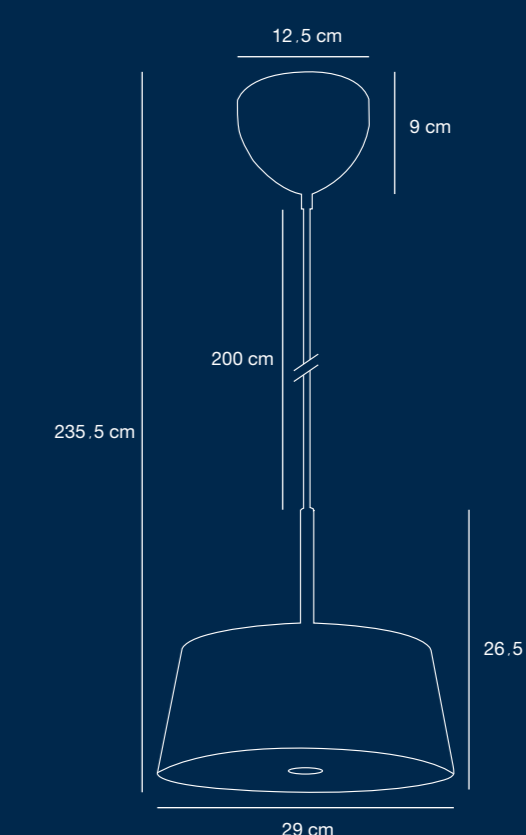

CLASI 30

BULB
NOT
INCLUDED

nordlux®

CLASI 30

nordlux®

CLASI 30