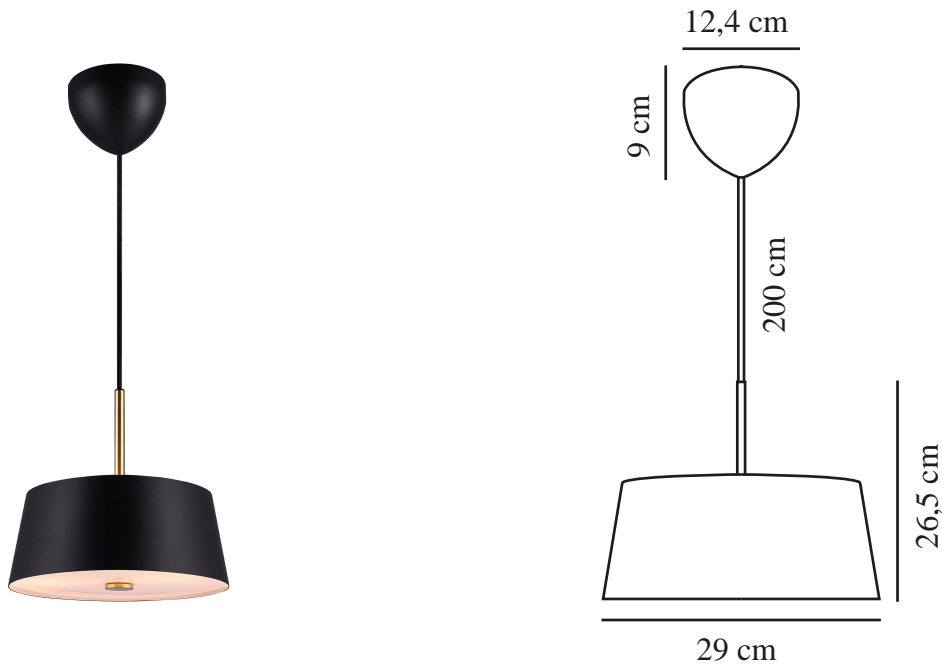

# CLASI 30 | PENDANT | BLACK

2312603003

nordlux®

Voltage (V): 220-240 Volt  
IP degree: IP20  
Maximum bulb wattage (W):  
3x10W  
Class (Class 1, Class 2, Class 3):  
Class 2 (Double isolated)  
Socket type: E14  
Parallel connection: False

Primary material: Metal  
Secondary material: Plastic  
Colour of the cable: Black  
Length of the cable (cm): 200  
Surface material of the cable:  
Textile  
Is the cable replaceable: False  
Colour: Black

Height (cm): 26.5  
Width (cm): 29  
Tube Diameter (cm): 1.35  
Shade Diameter (cm): 29  
Length (cm): 29  
  
EAN: 5704924015922  
TUN: 2326278  
Item Number: 2312603003  
Pcs Per Master Carton: 3

Sales Box Height (cm): 16.5  
Sales Box Width(cm): 32.5  
Sales Box Depth (cm): 32.5  
Sales Box Volume m<sup>3</sup> : 0.0174  
Product net weight (kg): 1.6

- Classic and elegant design
- Elegant diffuser at both the top and bottom for a glare-free light

Clasi is a modern take on a classic lighting design. The black metal shade is an interesting contrast to the lightweight brass suspension. The wide shade provides you with a wide field of light, and diffusers at both the top and bottom ensure a pleasant, glare-free light.