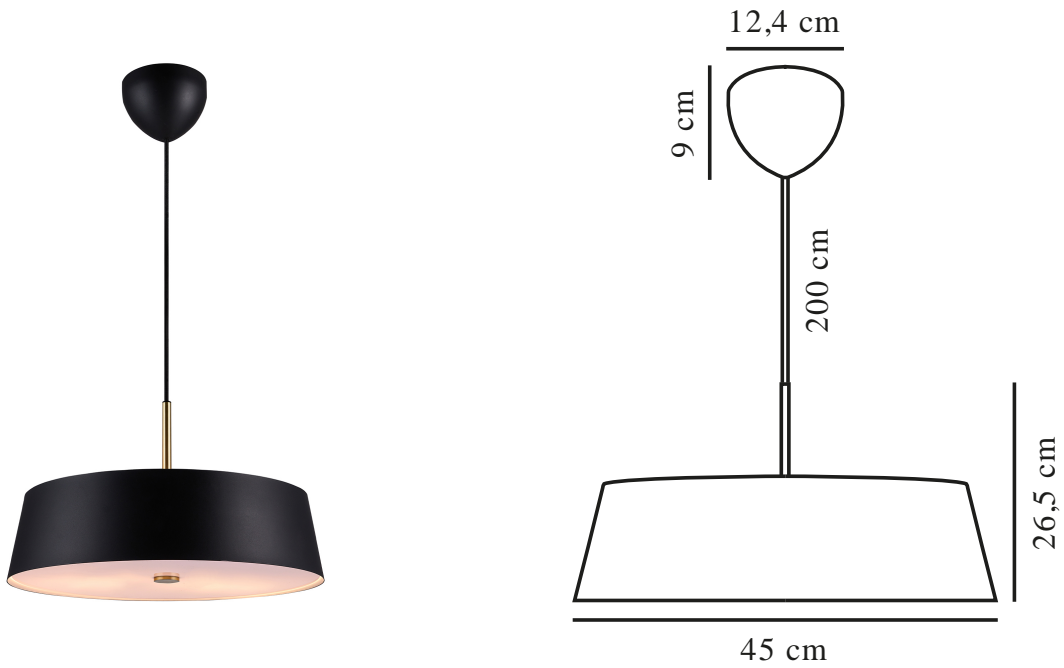

# CLASI 45 | PENDANT | BLACK

2312623003

nordlux®

Voltage (V): 220-240 Volt  
IP degree: IP20  
Maximum bulb wattage (W):  
3x15W  
Class (Class 1, Class 2, Class 3):  
Class 2 (Double isolated)  
Socket type: E14  
Parallel connection: False

Primary material: Metal  
Secondary material: Plastic  
Colour of the cable: Black  
Length of the cable (cm): 200  
Surface material of the cable:  
Textile  
Is the cable replaceable: False  
Colour: Black

Height (cm): 26.5  
Width (cm): 45  
Tube Diameter (cm): 1.35  
Shade Diameter (cm): 45  
EAN: 5704924015939  
TUN: 2326279  
Item Number: 2312623003  
Pcs Per Master Carton: 2

Sales Box Height (cm): 16.5  
Sales Box Width(cm): 48.5  
Sales Box Depth (cm): 48.5  
Sales Box Volume m<sup>3</sup> : 0.0388  
Product net weight (kg): 4

- Classic and elegant design
- Elegant diffuser at both the top and bottom for a glare-free light

Clasi is a modern take on a classic lighting design. The black metal shade is an interesting contrast to the lightweight brass suspension. The wide shade provides you with a wide field of light, and diffusers at both the top and bottom ensure a pleasant, glare-free light.