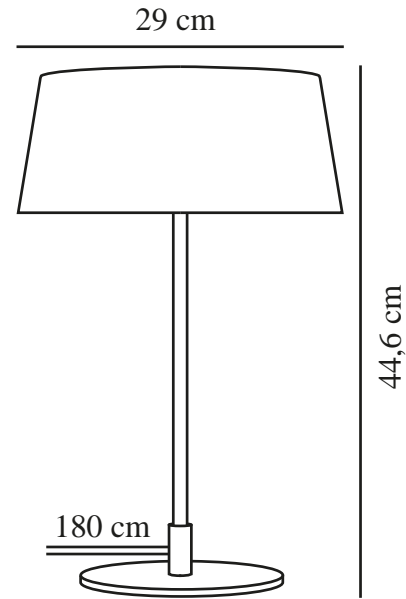

# CLASI | TABLE LAMP | BLACK

2312645003

nordlux®

Voltage (V): 220-240 Volt  
IP degree: IP20  
Maximum bulb wattage (W):  
3x10W  
Class (Class 1, Class 2, Class 3):  
Class 2 (Double isolated)  
Socket type: E14  
Switch placement: On the cable  
Parallel connection: False

Primary material: Metal  
Secondary material: Plastic  
Colour of the cable: Black  
Length of the cable (cm): 180  
Surface material of the cable:  
Textile  
Is the cable replaceable: False  
Colour: Black

Height (cm): 44.6  
Width (cm): 29  
Tube Diameter (cm): 1.35  
Shade Diameter (cm): 29  
Outdoor base dimension (cm): 18  
Length (cm): 29

EAN: 5704924015946  
TUN: 2326255  
Item Number: 2312645003  
Pcs Per Master Carton: 3

Sales Box Height (cm): 18.5  
Sales Box Width(cm): 32.5  
Sales Box Depth (cm): 32.5  
Sales Box Volume m<sup>3</sup> : 0.0195  
Product net weight (kg): 2.6

• Classic and elegant design • Elegant diffuser at both the top and bottom for a glare-free light