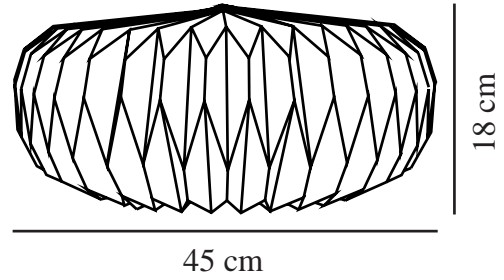

# BELLOY 45 | LAMP SHADE | WHITE

2312703201

nordlux®

Maximum bulb wattage (W): 15  
Parallel connection: False

Primary material: Paper  
Secondary material: Metal  
Surface material of the cable:  
Metal  
Colour: White

Height (cm): 18  
Shade Diameter (cm): 45  
Mount directly into insulation:  
False

EAN: 5704924015960  
TUN: 2326258  
Item Number: 2312703201  
Pcs Per Master Carton: 6

Sales Box Height (cm): 24  
Sales Box Width(cm): 16  
Sales Box Depth (cm): 12  
Sales Box Volume m<sup>3</sup> : 0.0046  
Product net weight (kg): 0.285