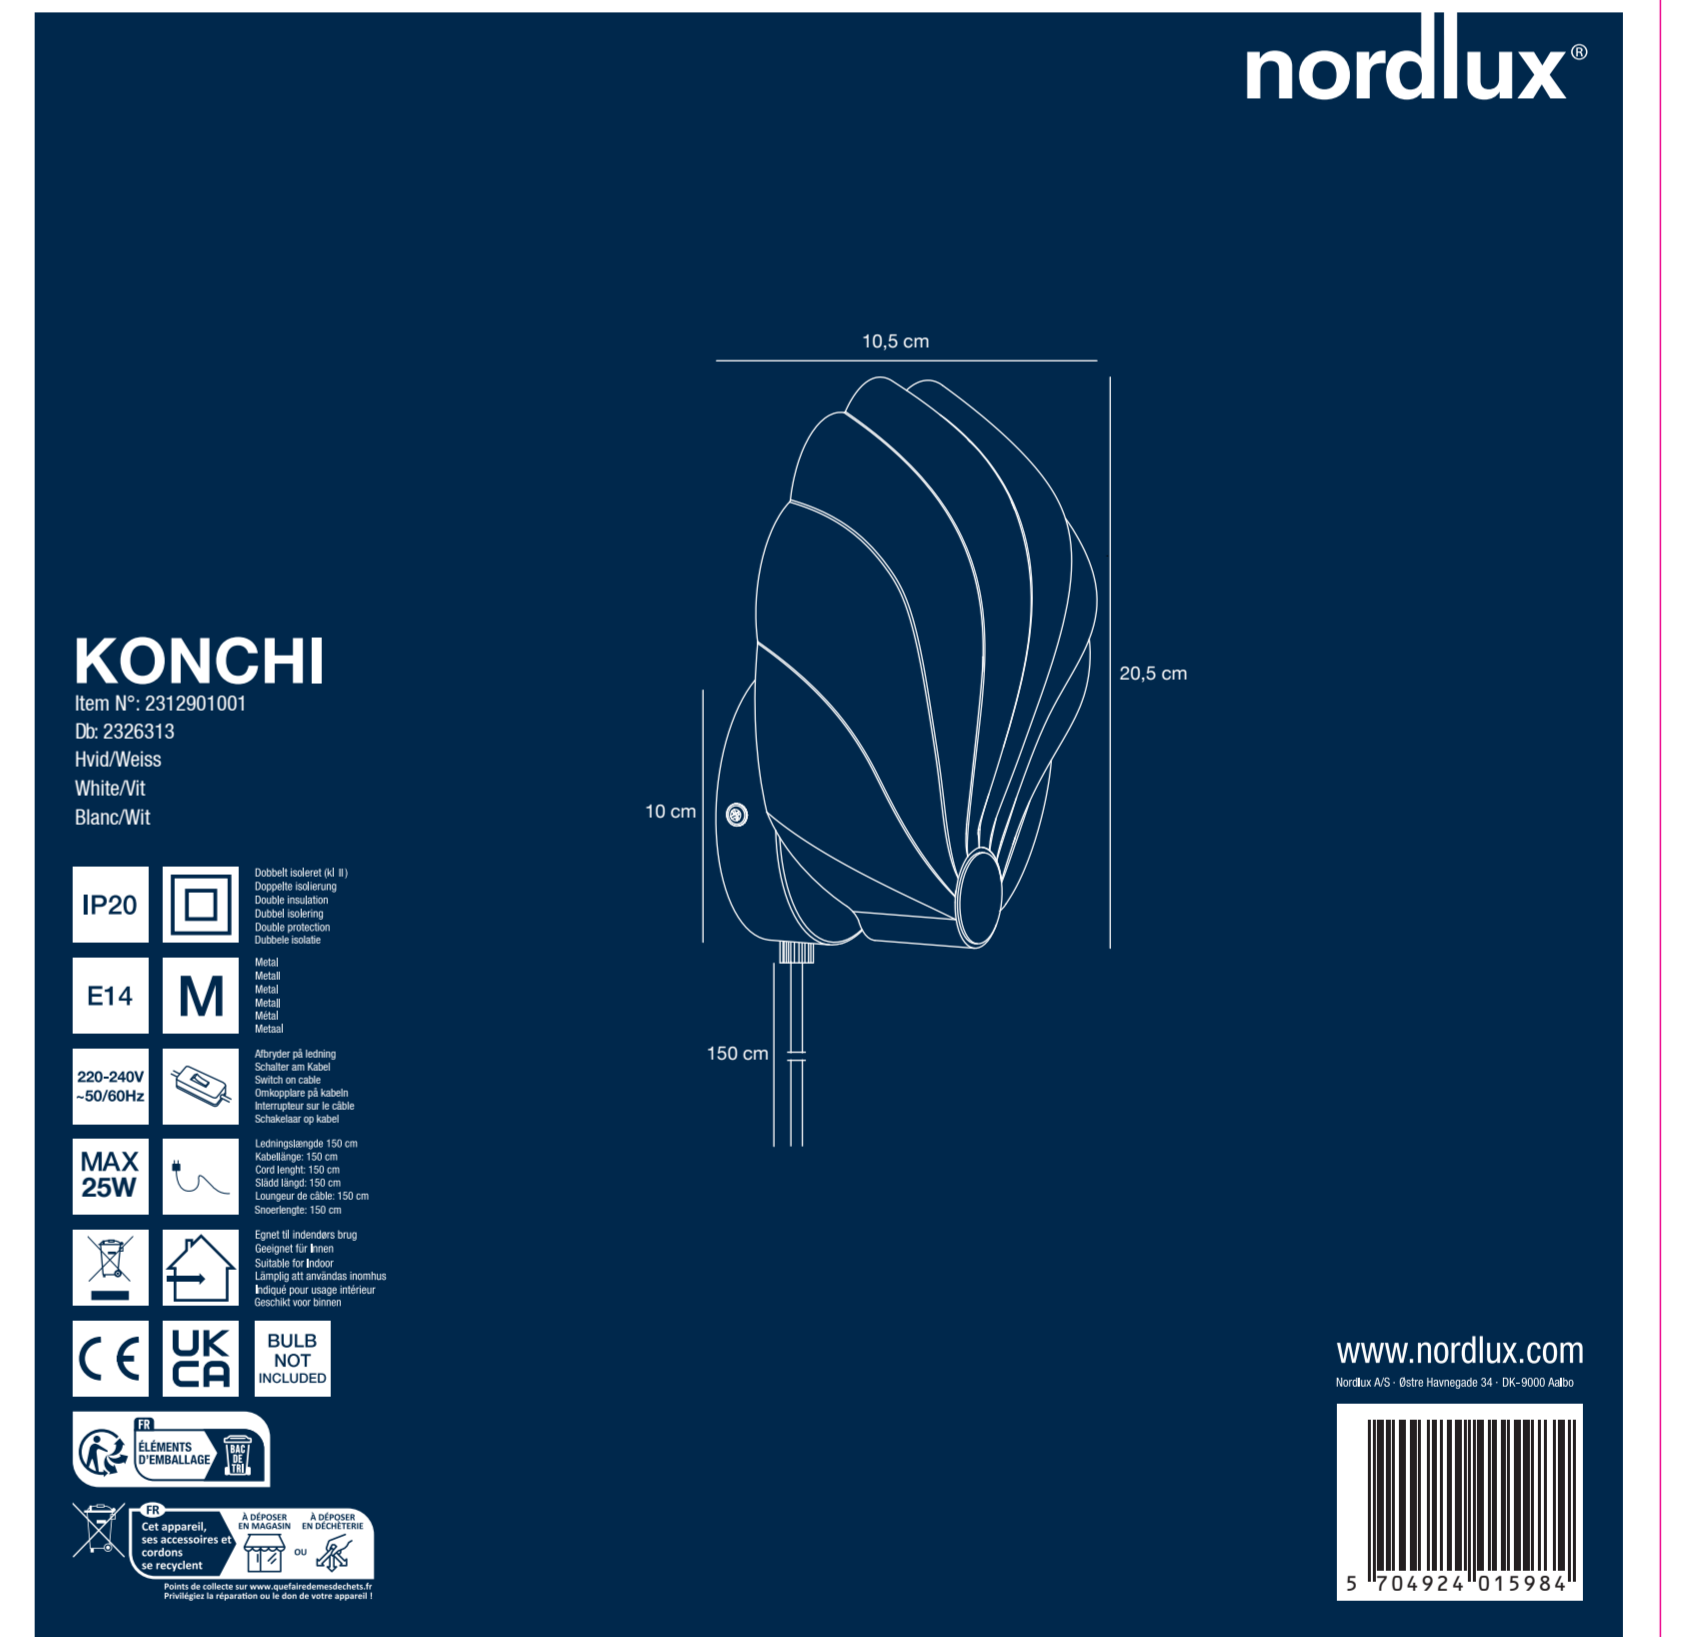

115mm

220mm

115mm

220mm

115mm

225mm

AAD: 10032023 XY