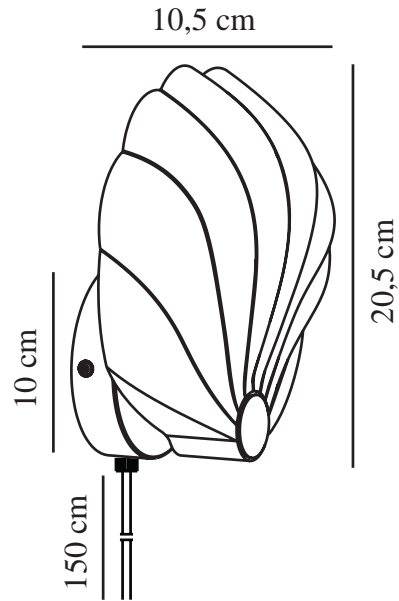

# KONCHI | WALL LIGHT | WHITE

2312901001

nordlux®

Voltage (V): 220-240 Volt  
IP degree: IP20  
Maximum bulb wattage (W): 25W  
Class (Class 1, Class 2, Class 3):  
Class 2 (Double isolated)  
Socket type: E14  
Switch placement: On the cable  
Parallel connection: False

Height (cm): 20.5  
Width (cm): 20  
Shade Diameter (cm): 20  
Outdoor base dimension (cm): 10  
Length (cm): 20  
Mount directly into insulation:  
False  
Tilt Angle (°): 45

Pcs Per Master Carton: 3  
Sales Box Height (cm): 22.5  
Sales Box Width (cm): 22  
Sales Box Depth (cm): 11.5  
Sales Box Volume m<sup>3</sup> : 0.0057  
Product net weight (kg): 0.5

Primary material: Metal  
Secondary material: Plastic  
Colour of the cable: White  
Length of the cable (cm): 150  
Surface material of the cable:  
Plastic  
Is the cable replaceable: True  
Colour: White

EAN: 5704924015984  
TUN: 2326313  
Item Number: 2312901001

- Elegant wall light • Beautiful diffused light on the wall
- Perfect in the children's room

Konchi is an elegant wall light in the shape of a delicate shell. It draws inspiration from the soft shapes of nature, while the organically shaped metal shade casts a beautiful diffused light onto the wall.