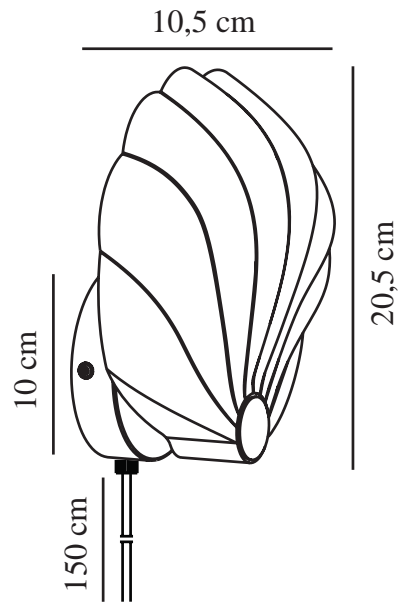

KONCHI | WALL LIGHT | GREEN

2312901023

nordlux®

Voltage (V): 220-240 Volt
IP degree: IP20
Maximum bulb wattage (W): 25W
Class (Class 1, Class 2, Class 3):
Class 2 (Double isolated)
Socket type: E14
Switch placement: On the cable
Parallel connection: False

Height (cm): 20.5
Width (cm): 20
Shade Diameter (cm): 20
Outdoor base dimension (cm): 10
Length (cm): 20
Mount directly into insulation:
False
Tilt Angle (°): 45

Pcs Per Master Carton: 3
Sales Box Height (cm): 22.5
Sales Box Width (cm): 22
Sales Box Depth (cm): 11.5
Sales Box Volume m³ : 0.0057
Product net weight (kg): 0.5

Primary material: Metal
Secondary material: Plastic
Colour of the cable: White
Length of the cable (cm): 150
Surface material of the cable:
Plastic
Is the cable replaceable: True
Colour: Green

EAN: 5704924015977
TUN: 2326311
Item Number: 2312901023

- Elegant wall light • Beautiful diffused light on the wall
- Perfect in the children's room

Konchi is an elegant wall light in the shape of a delicate shell. It draws inspiration from the soft shapes of nature, while the organically shaped metal shade casts a beautiful diffused light onto the wall.