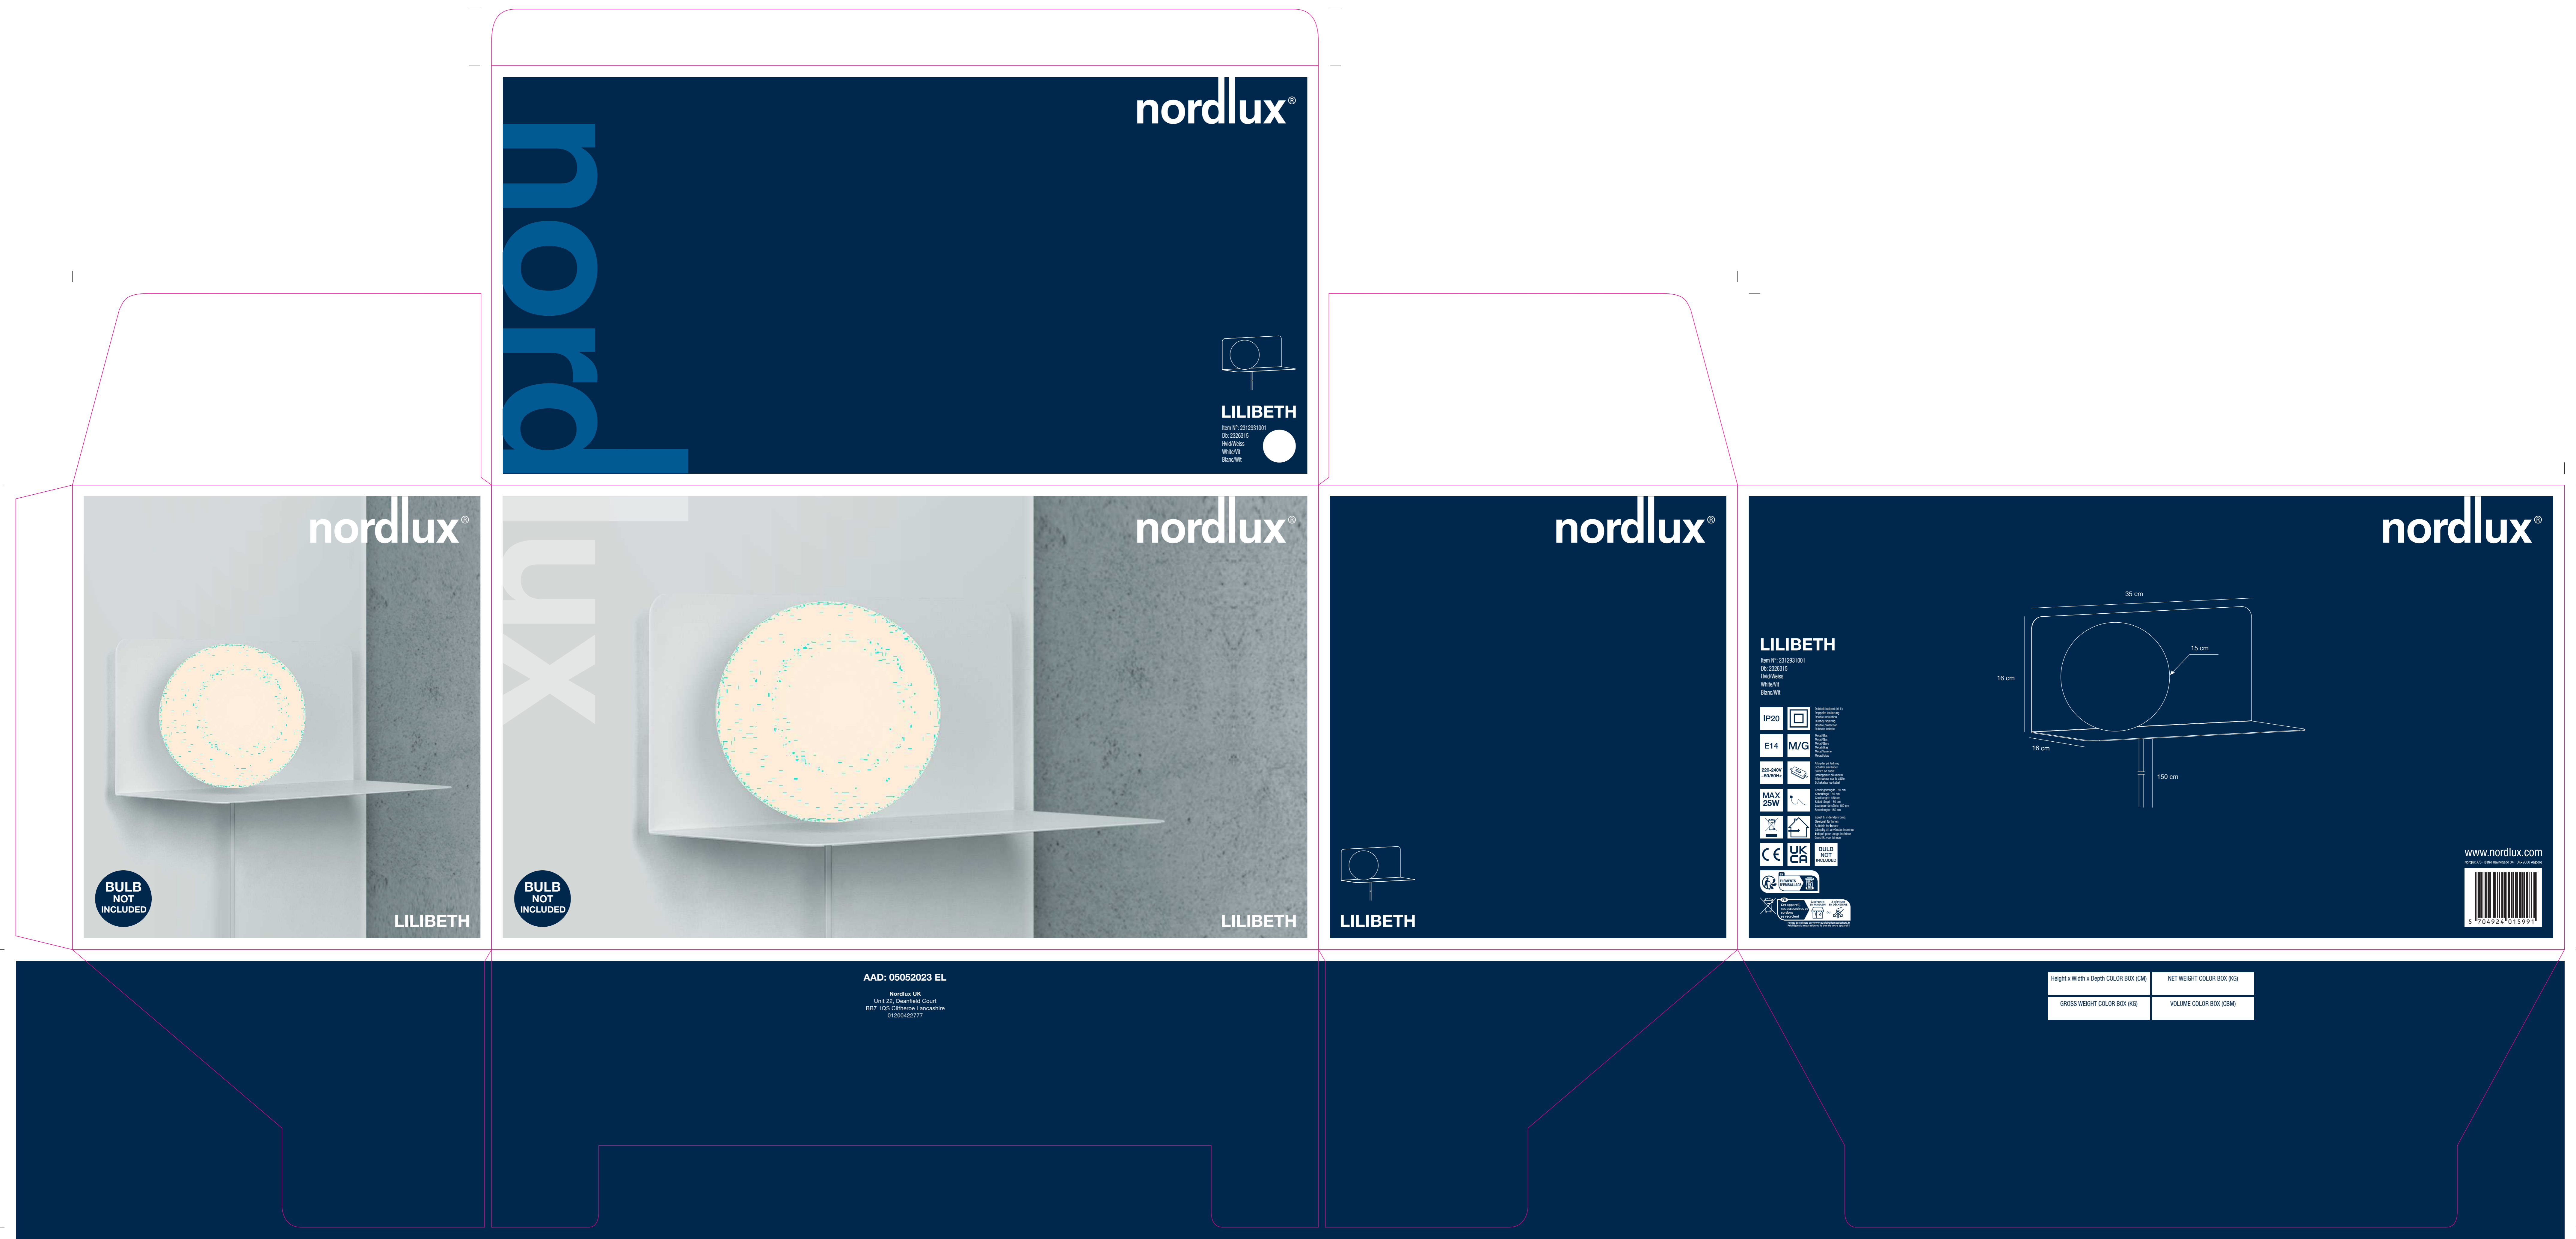

185mm

365mm

185mm

365mm

185mm

205mm

nordlux®
LILIBETH
Item No: 22020181
Dz: 220315
Web: Web
Warranty: 3 Years
Barcode

nordlux®
BULB NOT INCLUDED
LILIBETH

nordlux®
BULB NOT INCLUDED
LILIBETH

nordlux®
LILIBETH

nordlux®
LILIBETH
Item No: 22020181
Dz: 220315
Web: Web
Warranty: 3 Years
Barcode
www.nordlux.com

Height x Width x Depth COLOR BOX (CM)	NET WEIGHT COLOR BOX (KG)
GROSS WEIGHT COLOR BOX (KG)	VOLUME COLOR BOX (CM³)