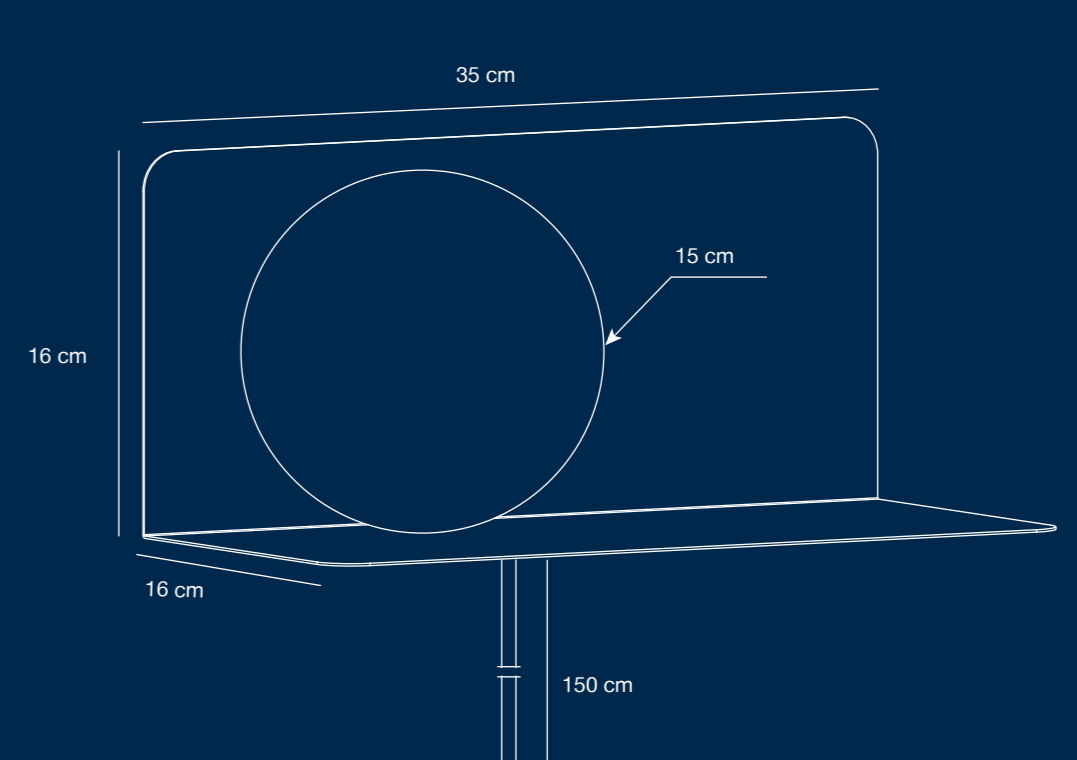

Height x Width x Depth COLOR BOX (CM)	NET WEIGHT COLOR BOX (KG)
GROSS WEIGHT COLOR BOX (KG)	VOLUME COLOR BOX (CM³)