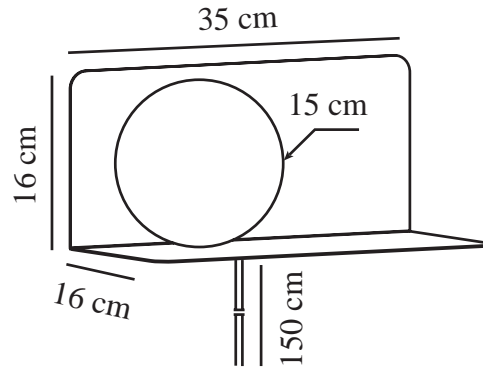

LILIBETH | WALL LIGHT | WHITE

2312931001

nordlux®

Voltage (V): 220-240 Volt
IP degree: IP20
Maximum bulb wattage (W): 25W
Class (Class 1, Class 2, Class 3):
Class 2 (Double isolated)
Socket type: E14
Switch placement: On the cable
Parallel connection: False

Primary material: Metal
Secondary material: Glass
Colour of the cable: White
Length of the cable (cm): 150
Surface material of the cable:
Plastic
Is the cable replaceable: True
Colour: White

Height (cm): 16
Width (cm): 35
Shade Diameter (cm): 15
Length (cm): 35
Mount directly into insulation:
False

EAN: 5704924015991
TUN: 2326315
Item Number: 2312931001

Pcs Per Master Carton: 3
Sales Box Height (cm): 36.5
Sales Box Width(cm): 20.5
Sales Box Depth (cm): 18.5
Sales Box Volume m³ : 0.0138
Product net weight (kg): 1.55