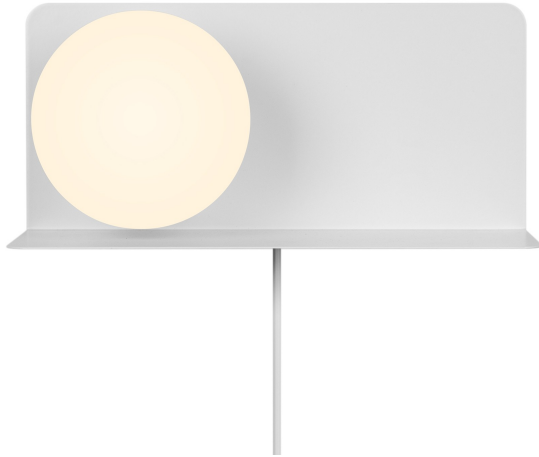

LILIBETH | WALL LIGHT | WHITE

2312931001

nordlux®

Voltage (V): 220-240 Volt
IP degree: IP20
Maximum bulb wattage (W): 25W
Class (Class 1, Class 2, Class 3):
Class 2 (Double isolated)
Socket type: E14
Switch placement: On the cable
Parallel connection: False

Primary material: Metal
Secondary material: Glass
Colour of the cable: White
Length of the cable (cm): 150
Surface material of the cable:
Plastic
Is the cable replaceable: True
Colour: White

Height (cm): 16
Width (cm): 35
Shade Diameter (cm): 15
Length (cm): 35
Mount directly into insulation:
False

- Wall light and shelf in one
- The opal glass shade provides a soft, diffused light
- Perfect in the children's room

Lilibeth is a lamp and shelf in one elegant design. Place it next to your bed or in the hallway to hold important necessities such as your phone, book or keys. The opal white glass dome ensures a pleasant, diffused light. Also perfect as a bedside light for the children's room to make your little ones feel safe during the night.

The glass in this lamp is mouth-blown and has been individually hand crafted. Due to this unique process, air bubbles may appear in the glass and the thickness of the glass can also vary. This gives the glass its character and vivid appearance.