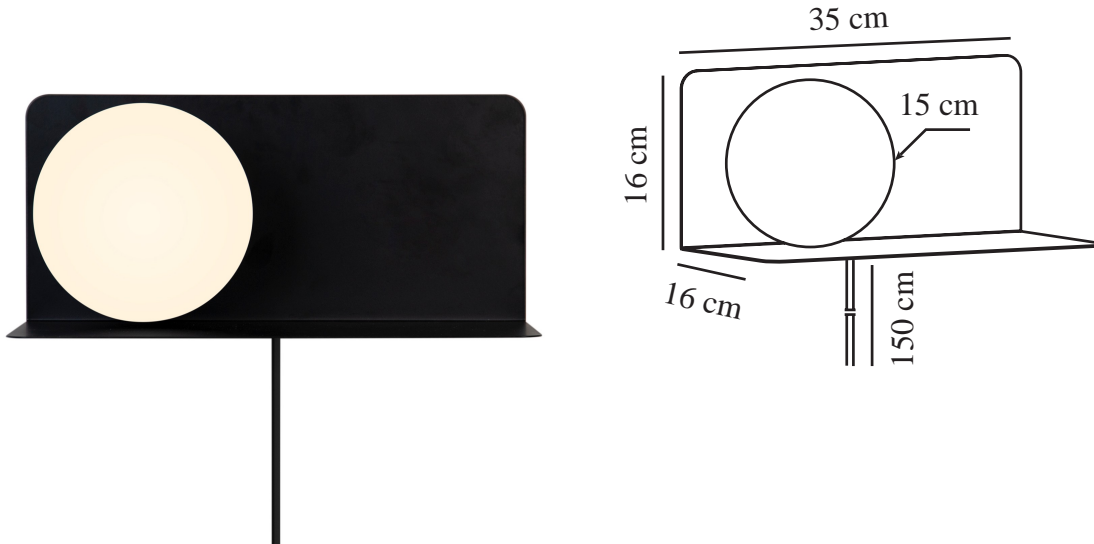

LILIBETH | WALL LIGHT | BLACK

2312931003

nordlux®

Voltage (V): 220-240 Volt
IP degree: IP20
Maximum bulb wattage (W): 25W
Class (Class 1, Class 2, Class 3):
Class 2 (Double isolated)
Socket type: E14
Switch placement: On the cable
Parallel connection: False

Primary material: Metal
Secondary material: Glass
Colour of the cable: Black
Length of the cable (cm): 150
Surface material of the cable:
Plastic
Is the cable replaceable: True
Colour: Black

Height (cm): 16
Width (cm): 35
Shade Diameter (cm): 15
Length (cm): 35
Mount directly into insulation:
False

EAN: 5704924016028
TUN: 2326319
Item Number: 2312931003

Pcs Per Master Carton: 3
Sales Box Height (cm): 36.5
Sales Box Width(cm): 20.5
Sales Box Depth (cm): 18.5
Sales Box Volume m³ : 0.0138
Product net weight (kg): 1.55

- Wall light and shelf in one
- The opal glass shade provides a soft, diffused light
- Perfect in the children's room

Lilibeth is a lamp and shelf in one elegant design. Place it next to your bed or in the hallway to hold important necessities such as your phone, book or keys. The opal white glass dome ensures a pleasant, diffused light. Also perfect as a bedside light for the children's room to make your little ones feel safe during the night.