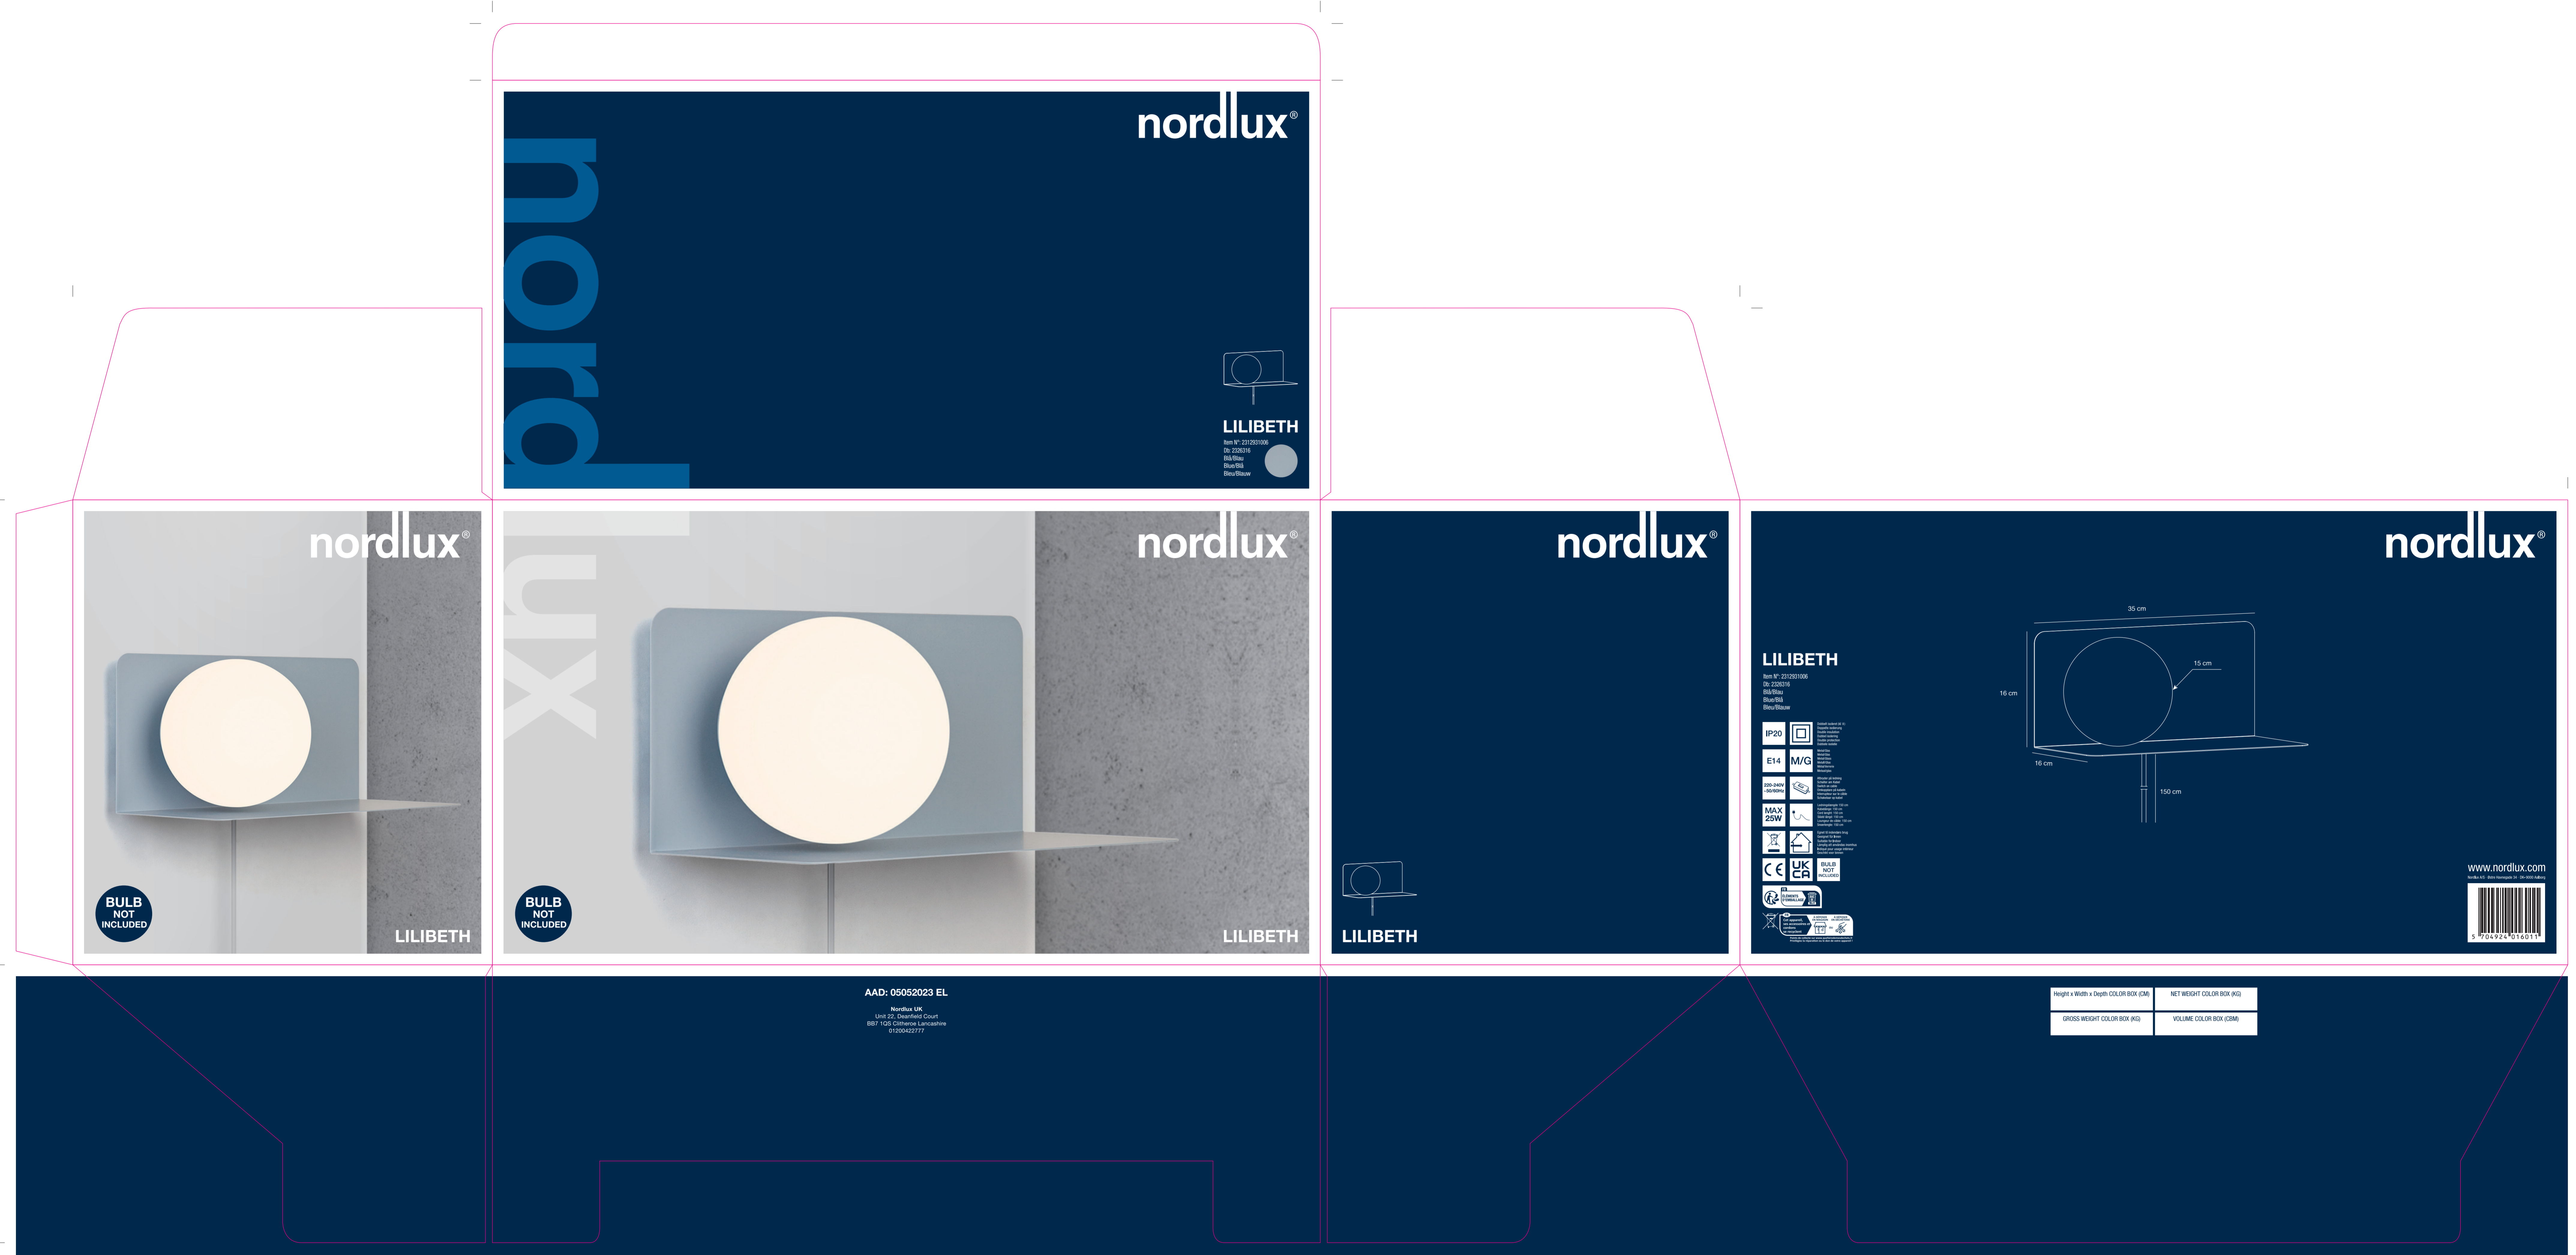

185mm

365mm

185mm

365mm

185mm

205mm

nordlux®

nordlux®

nordlux®

nordlux®

BULB
NOT
INCLUDED

BULB
NOT
INCLUDED

LILIBETH

LILIBETH

LILIBETH

LILIBETH

Item No: 21201106
IP20
E14 M/G
800-2000
MAX 25W
CE UK CR
www.nordlux.com

Height x Width x Depth COLOR BOX (CM)	NET WEIGHT COLOR BOX (KG)
GROSS WEIGHT COLOR BOX (KG)	VOLUME COLOR BOX (CBM)