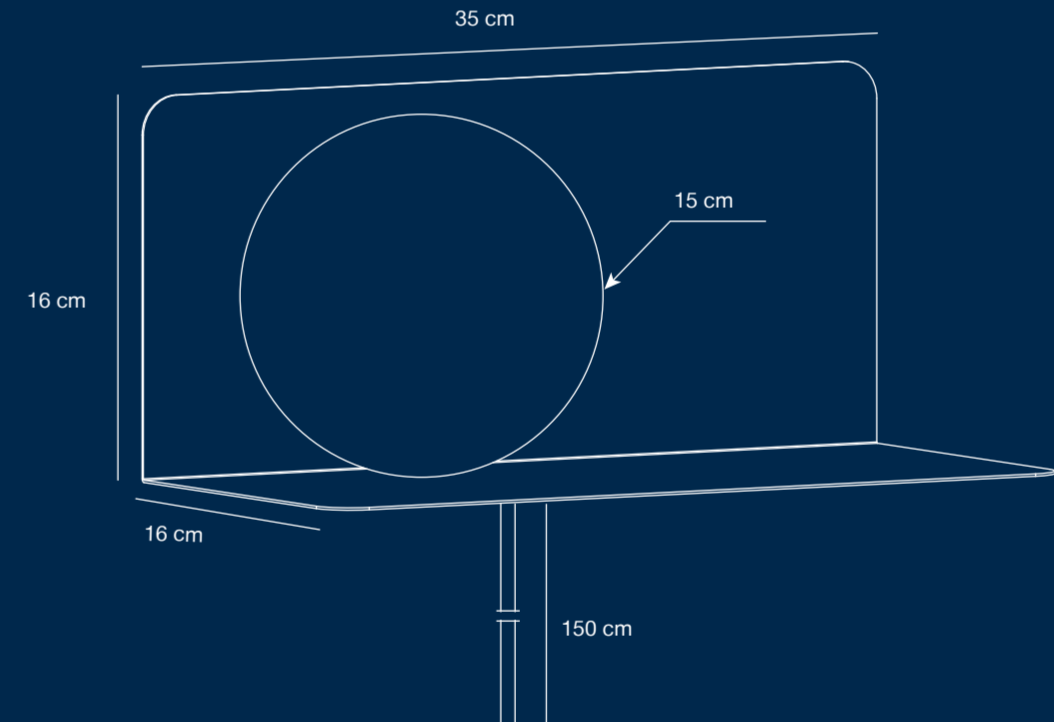

Height x Width x Depth COLOR BOX (CM)	NET WEIGHT COLOR BOX (KG)
GROSS WEIGHT COLOR BOX (KG)	VOLUME COLOR BOX (CBM)