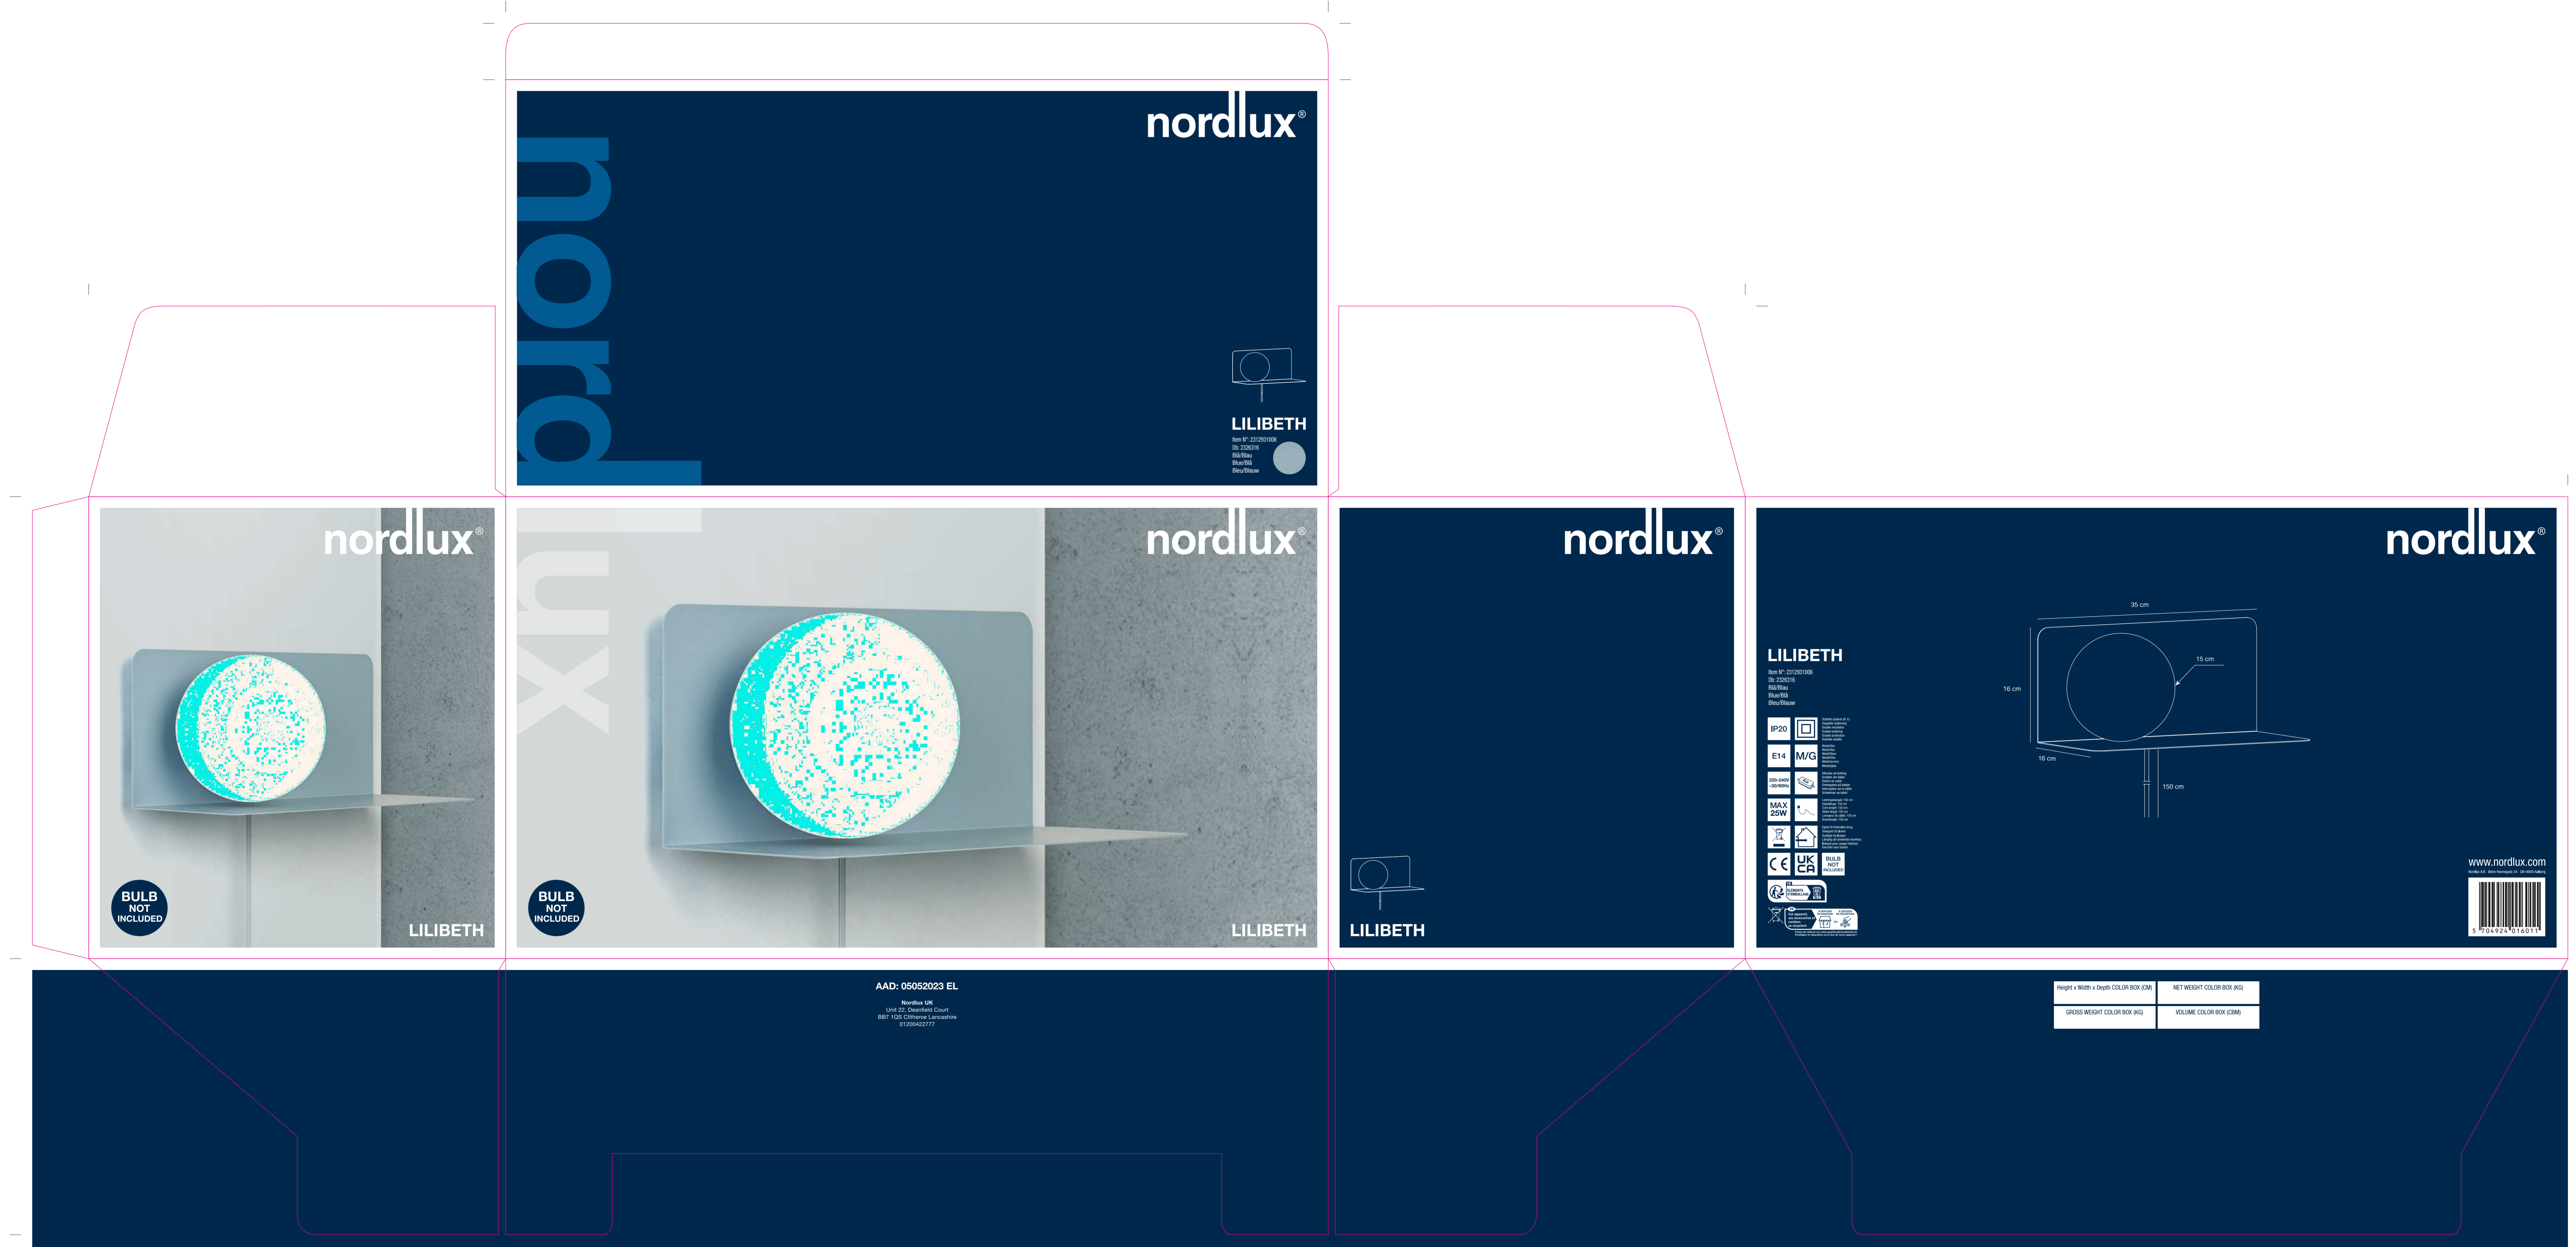

185mm

365mm

185mm

365mm

185mm

205mm

Height x Width x Depth COLOR BOX (CM)	NET WEIGHT COLOR BOX (KG)
GROSS WEIGHT COLOR BOX (KG)	VOLUME COLOR BOX (CBM)