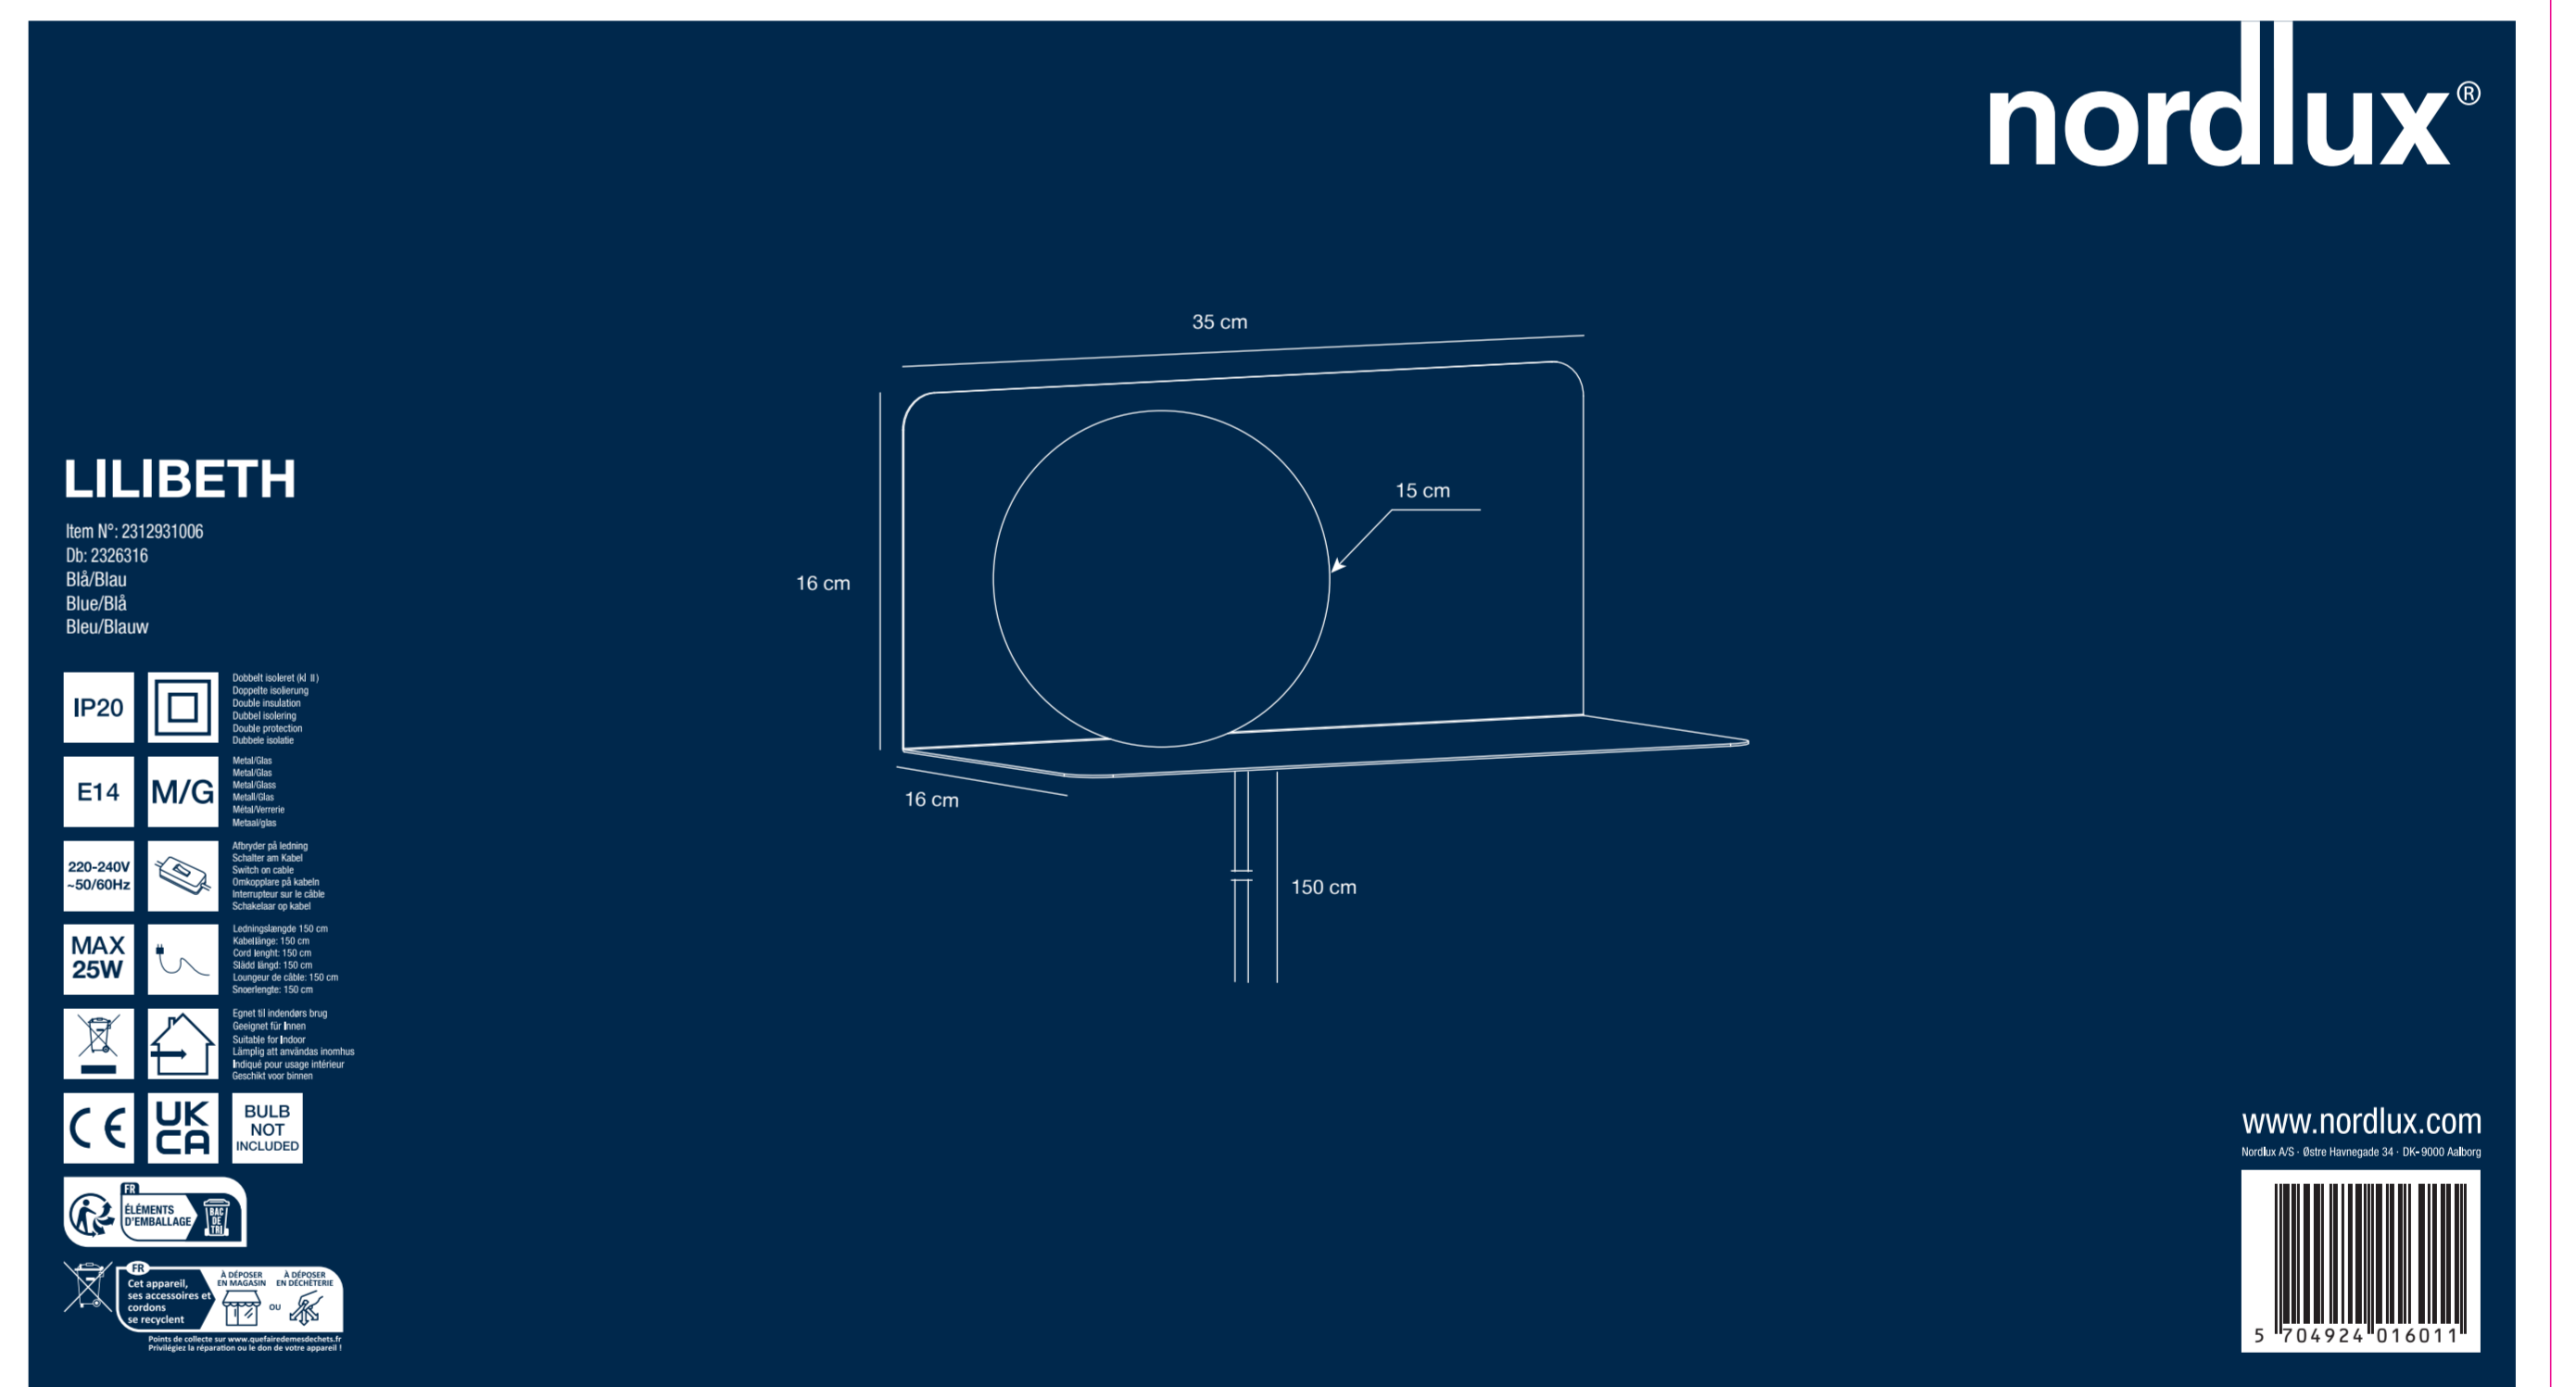

185mm

365mm

185mm

365mm

185mm

205mm

Height x Width x Depth COLOR BOX (CM)	NET WEIGHT COLOR BOX (KG)
GROSS WEIGHT COLOR BOX (KG)	VOLUME COLOR BOX (CBM)