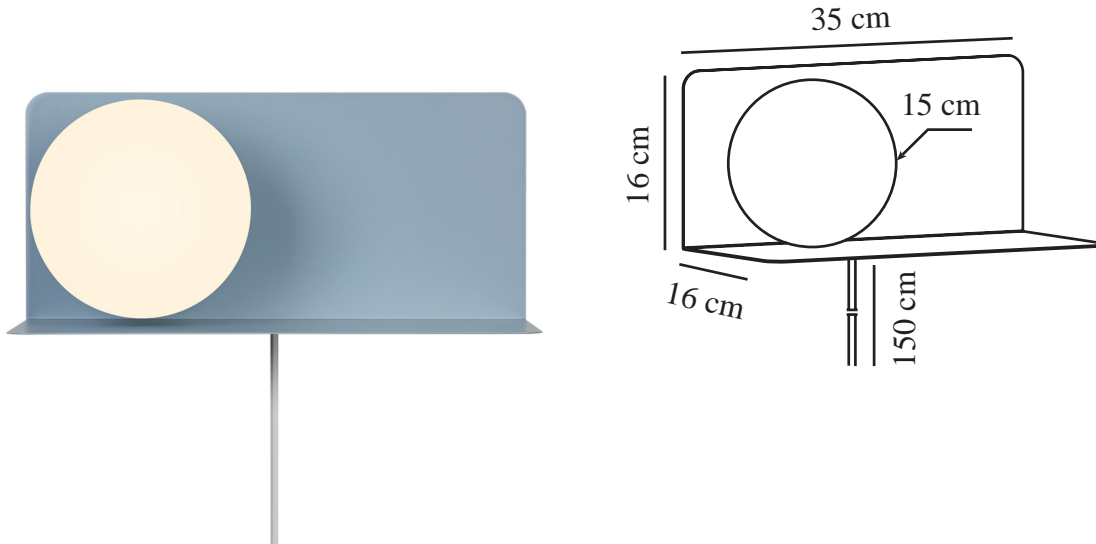

LILIBETH | WALL LIGHT | BLUE

2312931006

nordlux®

Voltage (V): 220-240 Volt
IP degree: IP20
Maximum bulb wattage (W): 25W
Class (Class 1, Class 2, Class 3):
Class 2 (Double isolated)
Socket type: E14
Switch placement: On the cable
Parallel connection: False

Primary material: Metal
Secondary material: Glass
Colour of the cable: White
Length of the cable (cm): 150
Surface material of the cable:
Plastic
Is the cable replaceable: True
Colour: Blue

Height (cm): 16
Width (cm): 35
Shade Diameter (cm): 15
Length (cm): 35
Mount directly into insulation:
False

EAN: 5704924016011
TUN: 2326316
Item Number: 2312931006

Pcs Per Master Carton: 3
Sales Box Height (cm): 36.5
Sales Box Width(cm): 20.5
Sales Box Depth (cm): 18.5
Sales Box Volume m³ : 0.0138
Product net weight (kg): 1.55

- Wall light and shelf in one
- The opal glass shade provides a soft, diffused light
- Perfect in the children's room

Lilibeth is a lamp and shelf in one elegant design. Place it next to your bed or in the hallway to hold important necessities such as your phone, book or keys. The opal white glass dome ensures a pleasant, diffused light. Also perfect as a bedside light for the children's room to make your little ones feel safe during the night.