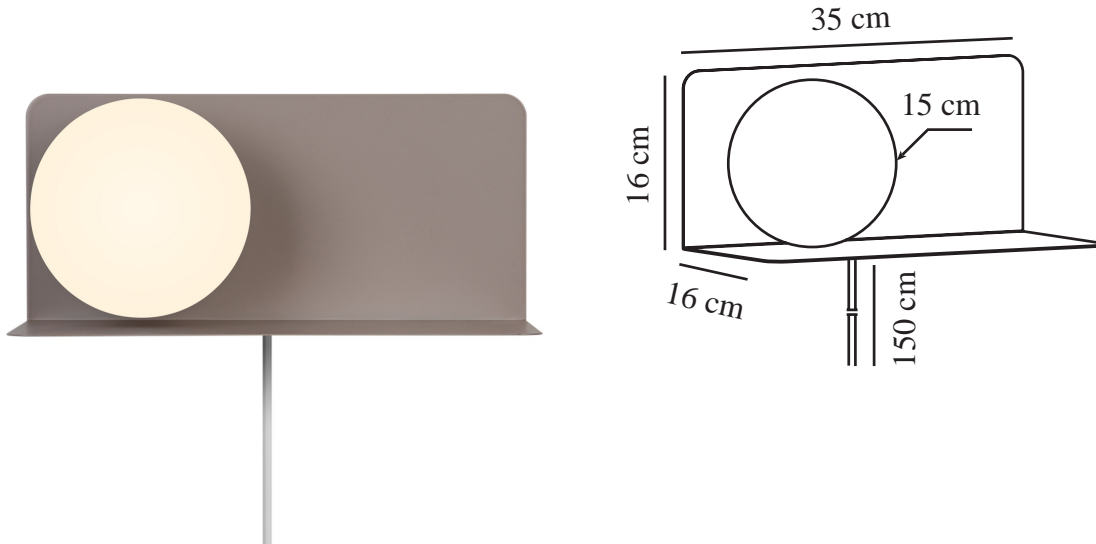

# LILIBETH | WALL LIGHT | BROWN

2312931018

nordlux®

Voltage (V): 220-240 Volt  
IP degree: IP20  
Maximum bulb wattage (W): 25W  
Class (Class 1, Class 2, Class 3):  
Class 2 (Double isolated)  
Socket type: E14  
Switch placement: On the cable  
Parallel connection: False

Primary material: Metal  
Secondary material: Glass  
Colour of the cable: White  
Length of the cable (cm): 150  
Surface material of the cable:  
Plastic  
Is the cable replaceable: True  
Colour: Brown

Height (cm): 16  
Width (cm): 35  
Shade Diameter (cm): 15  
Length (cm): 35  
Mount directly into insulation:  
False

EAN: 5704924016004  
TUN: 2326317  
Item Number: 2312931018

Pcs Per Master Carton: 3  
Sales Box Height (cm): 36.5  
Sales Box Width(cm): 20.5  
Sales Box Depth (cm): 18.5  
Sales Box Volume m<sup>3</sup> : 0.0138  
Product net weight (kg): 1.55

- Wall light and shelf in one
- The opal glass shade provides a soft, diffused light
- Perfect in the children's room

Lilibeth is a lamp and shelf in one elegant design. Place it next to your bed or in the hallway to hold important necessities such as your phone, book or keys. The opal white glass dome ensures a pleasant, diffused light. Also perfect as a bedside light for the children's room to make your little ones feel safe during the night.