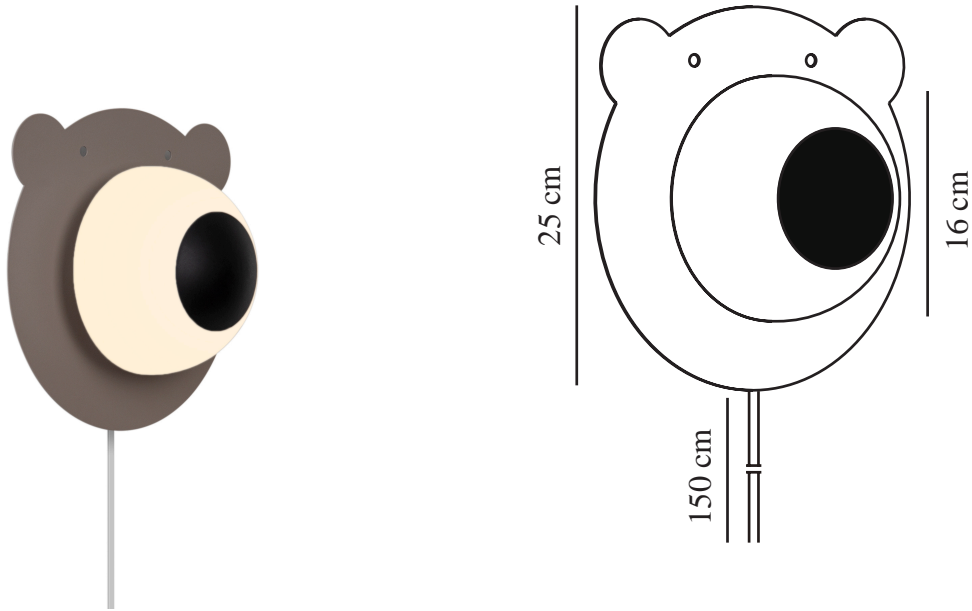

# BRUNA BEAR | WALL LIGHT | BROWN

2312951018

nordlux®

Voltage (V): 220-240 Volt  
IP degree: IP20  
Maximum bulb wattage (W): 25W  
Class (Class 1, Class 2, Class 3):  
Class 2 (Double isolated)  
Socket type: E14  
Switch placement: On the cable  
Parallel connection: False

Primary material: Metal  
Secondary material: Glass  
Colour of the cable: White  
Length of the cable (cm): 150  
Surface material of the cable:  
Plastic  
Is the cable replaceable: True  
Colour: Brown

Height (cm): 25  
Width (cm): 25  
Shade Diameter (cm): 16  
Outdoor base dimension (cm): 12  
Mount directly into insulation:  
False

EAN: 5704924016035  
TUN: 2326299  
Item Number: 2312951018

Pcs Per Master Carton: 3  
Sales Box Height (cm): 29  
Sales Box Width(cm): 29  
Sales Box Depth (cm): 19  
Sales Box Volume m<sup>3</sup> : 0.016  
Product net weight (kg): 0.65

• Perfect as a bedside light in the children's room • The opal white glass shade provides a soft, diffused light

Bruna Bear is a cute decoration for children's rooms or nurseries. The bear has an opal white nose that provides a soft, diffused light that is perfect for bedtime reading and for making your little ones feel safe during the night.