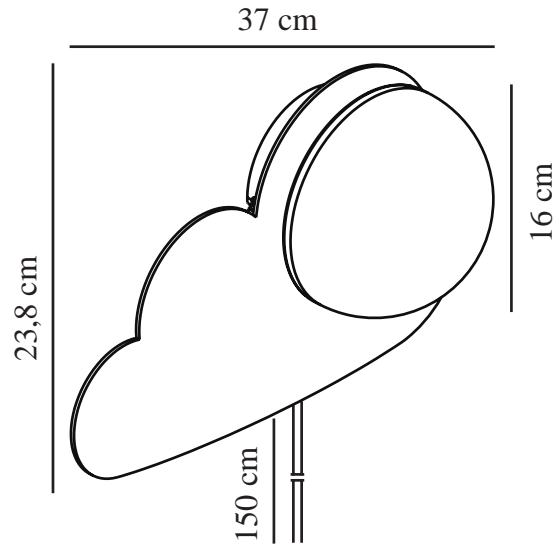

SKYKU CLOUD | WALL LIGHT | WHITE

2312971001

nordlux®

Voltage (V): 220-240 Volt
IP degree: IP20
Maximum bulb wattage (W): 25W
Class (Class 1, Class 2, Class 3):
Class 2 (Double isolated)
Socket type: E14
Switch placement: On the cable
Parallel connection: False

Primary material: Plastic
Secondary material: Glass
Colour of the cable: White
Length of the cable (cm): 150
Surface material of the cable:
Plastic
Is the cable replaceable: True
Colour: White

Height (cm): 23.8
Width (cm): 37
Shade Diameter (cm): 16
Outdoor base dimension (cm): 12
Length (cm): 37
Mount directly into insulation:
False

EAN: 5704924016042
TUN: 2326344
Item Number: 2312971001

Pcs Per Master Carton: 3
Sales Box Height (cm): 40
Sales Box Width(cm): 27.5
Sales Box Depth (cm): 17.5
Sales Box Volume m³ : 0.0192
Product net weight (kg): 0.6