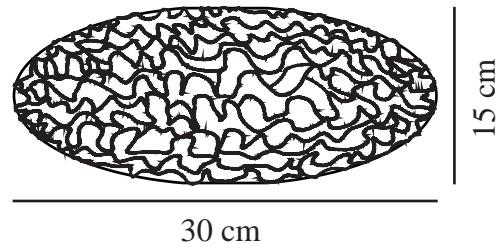

# VILLO 30 | LAMP SHADE | WHITE

2312993201

nordlux®

Maximum bulb wattage (W): 15  
Parallel connection: False

Primary material: Paper  
Secondary material: Chiffon  
Colour: White

Height (cm): 15

Shade Diameter (cm): 30  
Length (cm): 30  
Mount directly into insulation:  
False

EAN: 5704924016424  
TUN: 2333903  
Item Number: 2312993201  
Pcs Per Master Carton: 10  
Sales Box Height (cm): 0.8

Sales Box Width(cm): 37  
Sales Box Depth (cm): 37  
Sales Box Volume m<sup>3</sup> : 0.0011  
Product net weight (kg): 0.12