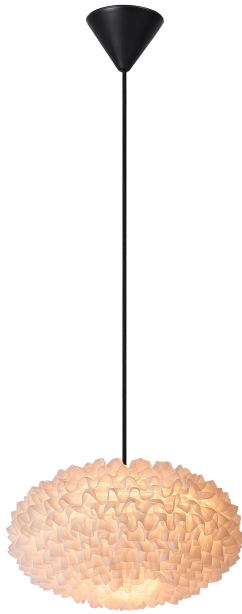

# VILLO 30 | LAMP SHADE | WHITE

2312993201

nordlux®

Maximum bulb wattage (W): 15  
Parallel connection: False

Primary material: Paper  
Secondary material: Chiffon  
Colour: White

Height (cm): 15

Shade Diameter (cm): 30  
Length (cm): 30  
Mount directly into insulation:  
False

EAN: 5704924016424  
TUN: 2333903  
Item Number: 2312993201  
Pcs Per Master Carton: 10  
Sales Box Height (cm): 0.8

Sales Box Width(cm): 37  
Sales Box Depth (cm): 37  
Sales Box Volume m<sup>3</sup> : 0.0011  
Product net weight (kg): 0.12

- Provides a soft, diffused light
- Cute details with chiffon ruffles
- Perfect in the children's room
- Suspension bracket, cable and canopy not included

Villo chiffon has a very light and airy look and can create a cosy ambience wherever it's placed – casting a soft and diffused light out into the room. The cute chiffon ruffles make it perfect for the children's room or nursery.