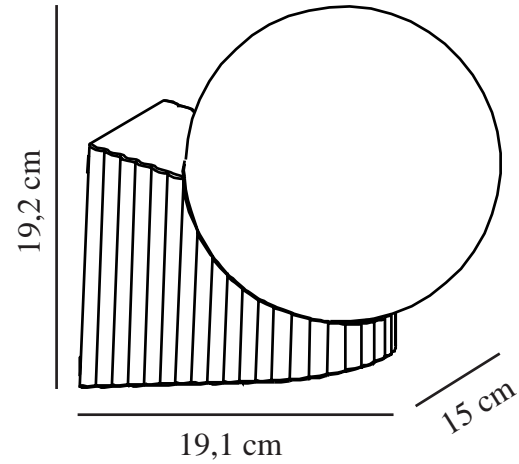

HAYLEY | WALL LIGHT | BROWN METALLIC

2318131061

nordlux®

Voltage (V): 220-240 Volt

IP degree: IP44

Maximum bulb wattage (W): 25W

Class (Class 1, Class 2, Class 3):

Class 1 (Earth contact)

Socket type: E27

Parallel connection: True

Primary material: Aluminium

Secondary material: Glass

Colour: Brown metallic

Height (cm): 19.2

Width (cm): 15

Shade Diameter (cm): 15

Length (cm): 15

Projection (cm): 19.1

EAN: 5704924015557

TUN: 2323186

Item Number: 2318131061

Pcs Per Master Carton: 3

Sales Box Height (cm): 21.5

Sales Box Width(cm): 25

Sales Box Depth (cm): 25

Sales Box Volume m³ : 0.0134

Product net weight (kg): 0.887

- Beautiful, rippled surface
- Shiny glass diffuser creates a pleasant light

The Hayley wall light by Danish design duo Says Who combines clear Art Deco references with a modern twist. The base of the lamp is brown metal with an elegant rippled surface. The shiny glass dome ensures a pleasant, diffused light.