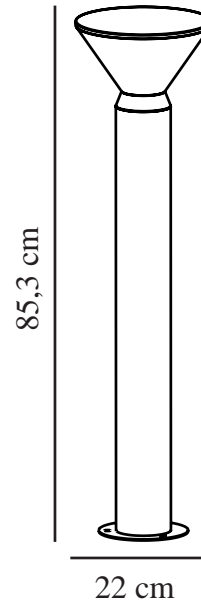

NOORSTAD | GARDEN LIGHT | BLACK

2318198003

nordlux®

Voltage (V): 220-240 Volt
IP degree: IP44
Maximum bulb wattage (W): 25W
Class (Class 1, Class 2, Class 3):
Class 2 (Double isolated)
Socket type: E27
Parallel connection: True

Height (cm): 85.3
Width (cm): 22
Shade Diameter (cm): 22
Lenght (cm): 22
EAN: 5704924015588
TUN: 2323187
Item Number: 2318198003

Pcs Per Master Carton: 3
Sales Box Height (cm): 87.5
Sales Box Width(cm): 23.5
Sales Box Depth (cm): 23.5
Sales Box Volume m³ : 0.0483
Product net weight (kg): 1.65

Primary material: Metal
Secondary material: Plastic
Colour: Black

- Architectural design
- Fits our base unit for easy installation in the ground
- Prevents light pollution

Noorstad is an elegant outdoor lighting series where the light is fully in focus. With a streamlined, architectural design, the garden light has a 360° light output that will easily illuminate your driveway, terrace or path with a soft and diffused light.