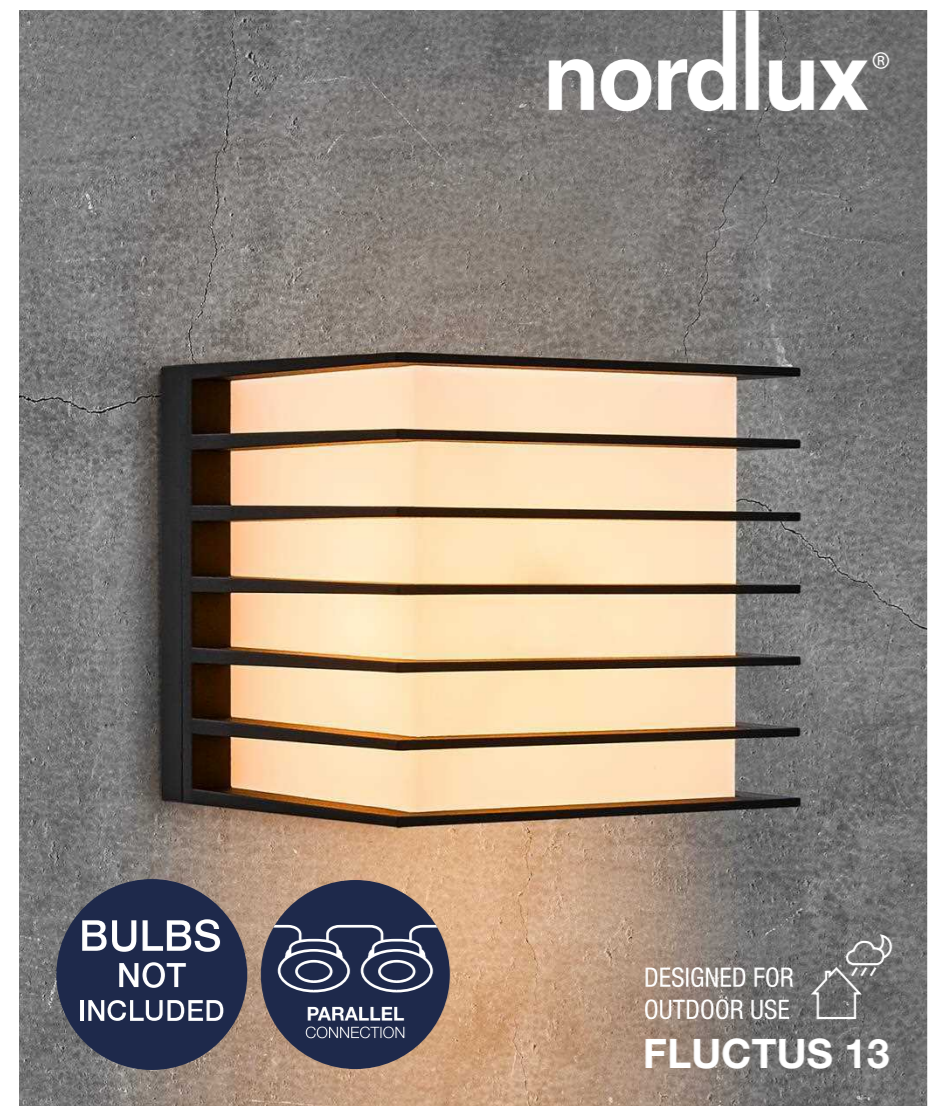

140x130x155mm

AAD: 10012023 XY

Nordlux UK
 Unit 22, Deanfield Court
 BB7 1QS Clitheroe Lancashire
 01200422777

Height x Width x Depth COLOR BOX (CM)	NET WEIGHT COLOR BOX (KG)
15.5x14x13	0.07
GROSS WEIGHT COLOR BOX (KG)	VOLUME COLOR BOX (CBM)
0.9	0.003