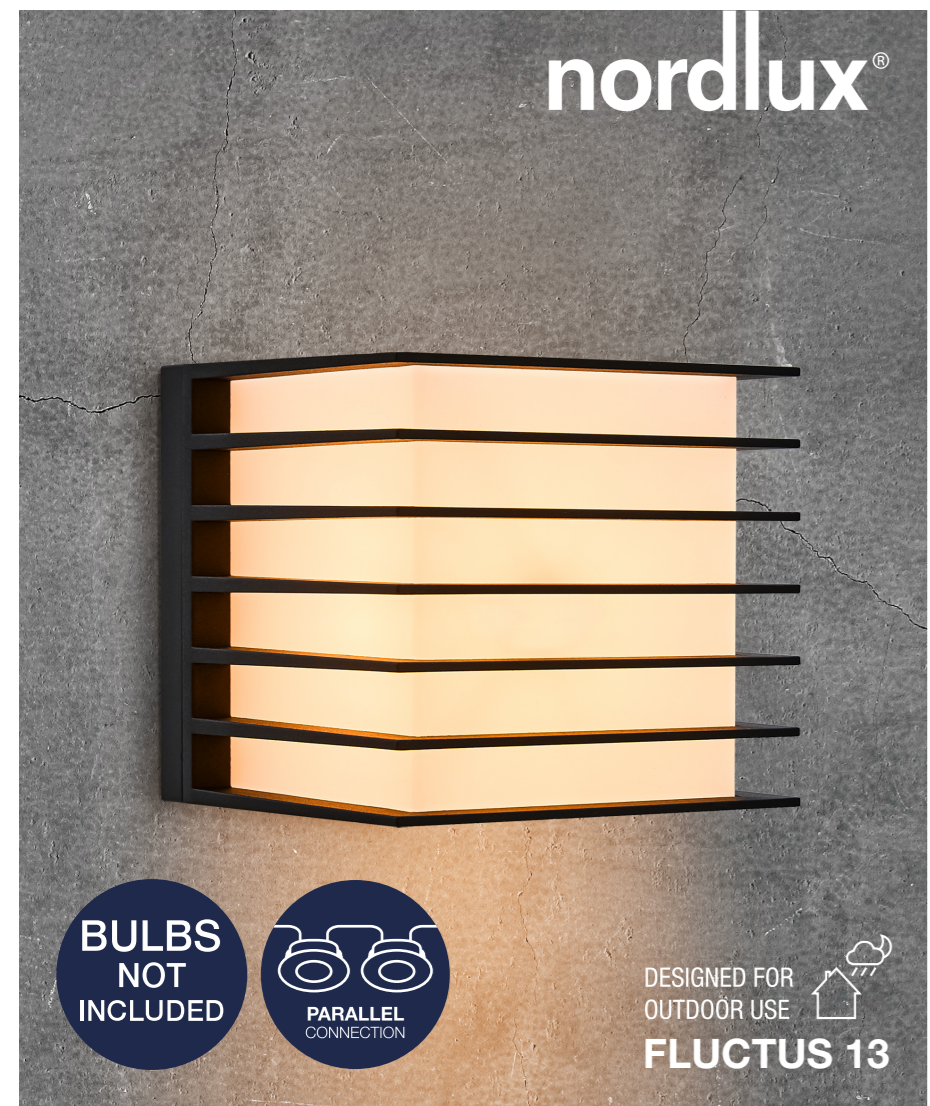

140x130x155mm

AAD: 10012023 XY

Nordlux UK  
 Unit 22, Deanfield Court  
 BB7 1QS Clitheroe Lancashire  
 01200422777

Height x Width x Depth COLOR BOX (CM)	NET WEIGHT COLOR BOX (KG)
15.5x14x13	0.07
GROSS WEIGHT COLOR BOX (KG)	VOLUME COLOR BOX (CBM)
0.9	0.003