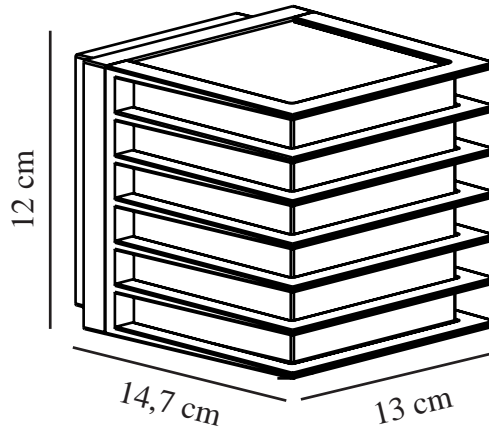

# FLUCTUS 13 | WALL LIGHT | BLACK

2318211003

nordlux®

Voltage (V): 220-240 Volt  
IP degree: IP44  
Maximum bulb wattage (W): 15W  
Class (Class 1, Class 2, Class 3):  
Class 1 (Earth contact)  
Socket type: E27  
Parallel connection: False

Primary material: Metal  
Secondary material: Plastic  
Colour: Black

Height (cm): 12  
Width (cm): 13  
Length (cm): 13  
Projection (cm): 14.7

EAN: 5704924015595  
TUN: 2323191  
Item Number: 2318211003

Pcs Per Master Carton: 3  
Sales Box Height (cm): 15.5  
Sales Box Width (cm): 14  
Sales Box Depth (cm): 13  
Sales Box Volume m<sup>3</sup> : 0.0028  
Product net weight (kg): 0.79

- Architectural design • Pleasant diffused light
- Parallel connection possible