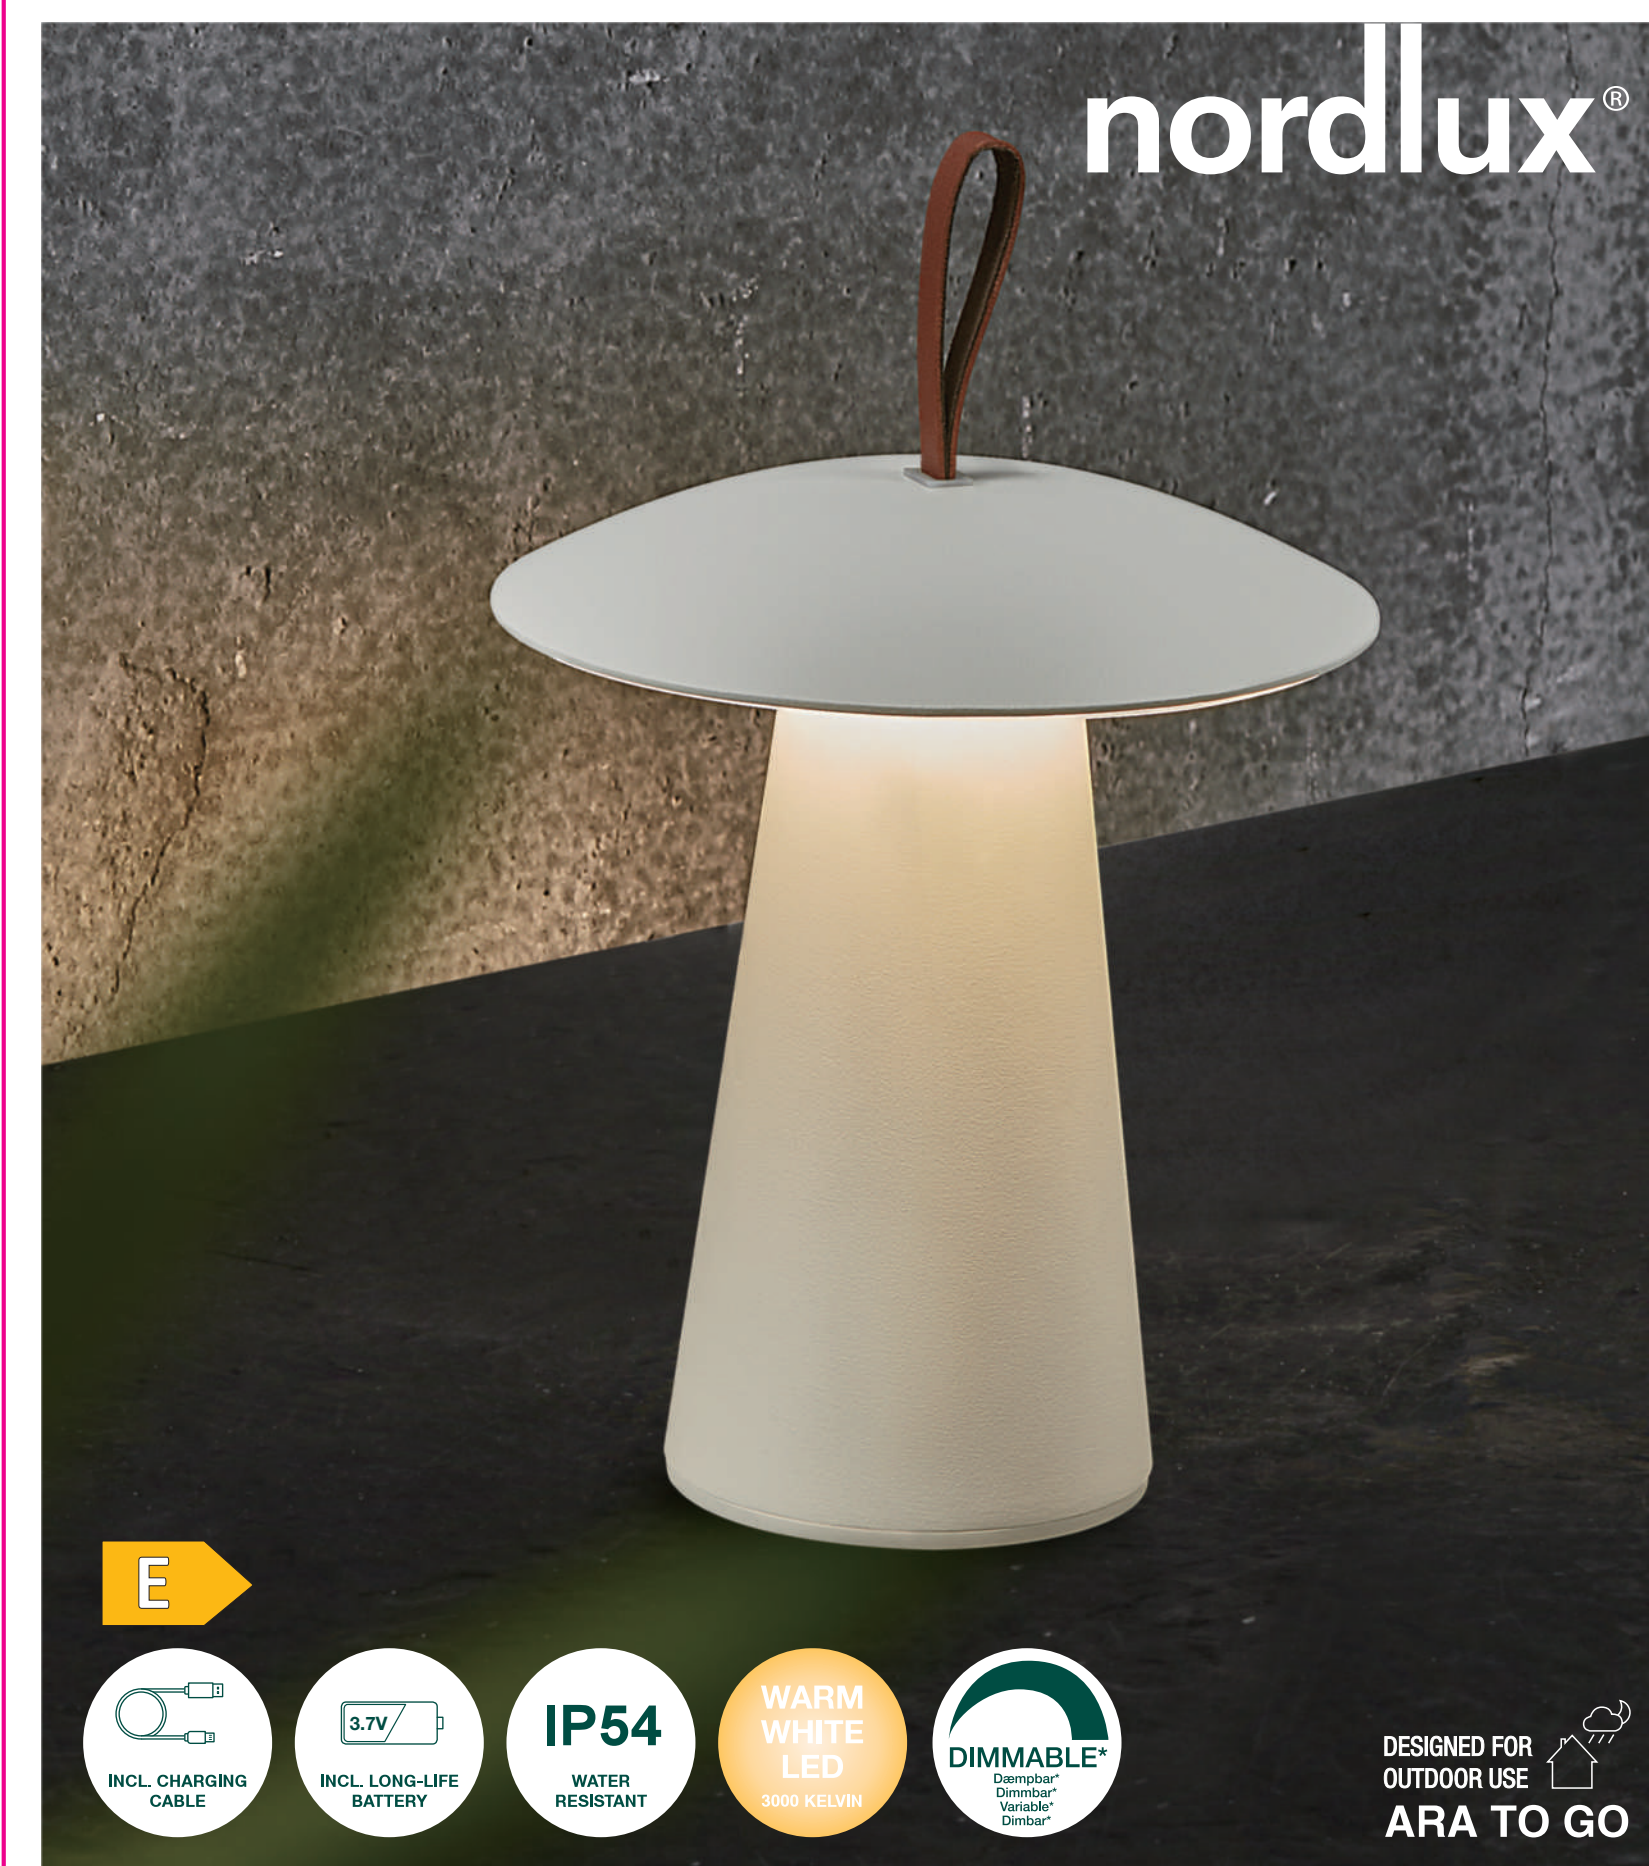

3305c

CMYK

Height x Width x Depth COLOR BOX (CM)	NET WEIGHT COLOR BOX (KG)
25.5x22.5x22.5	0.3
GROSS WEIGHT COLOR BOX (KG)	VOLUME COLOR BOX (CBM)
1.5	0.01

ADD: 12042023 LD

Nordlux UK  
Unit 22, Deanfield Court  
BB7 1GG Chorley, Lancashire  
0120422777