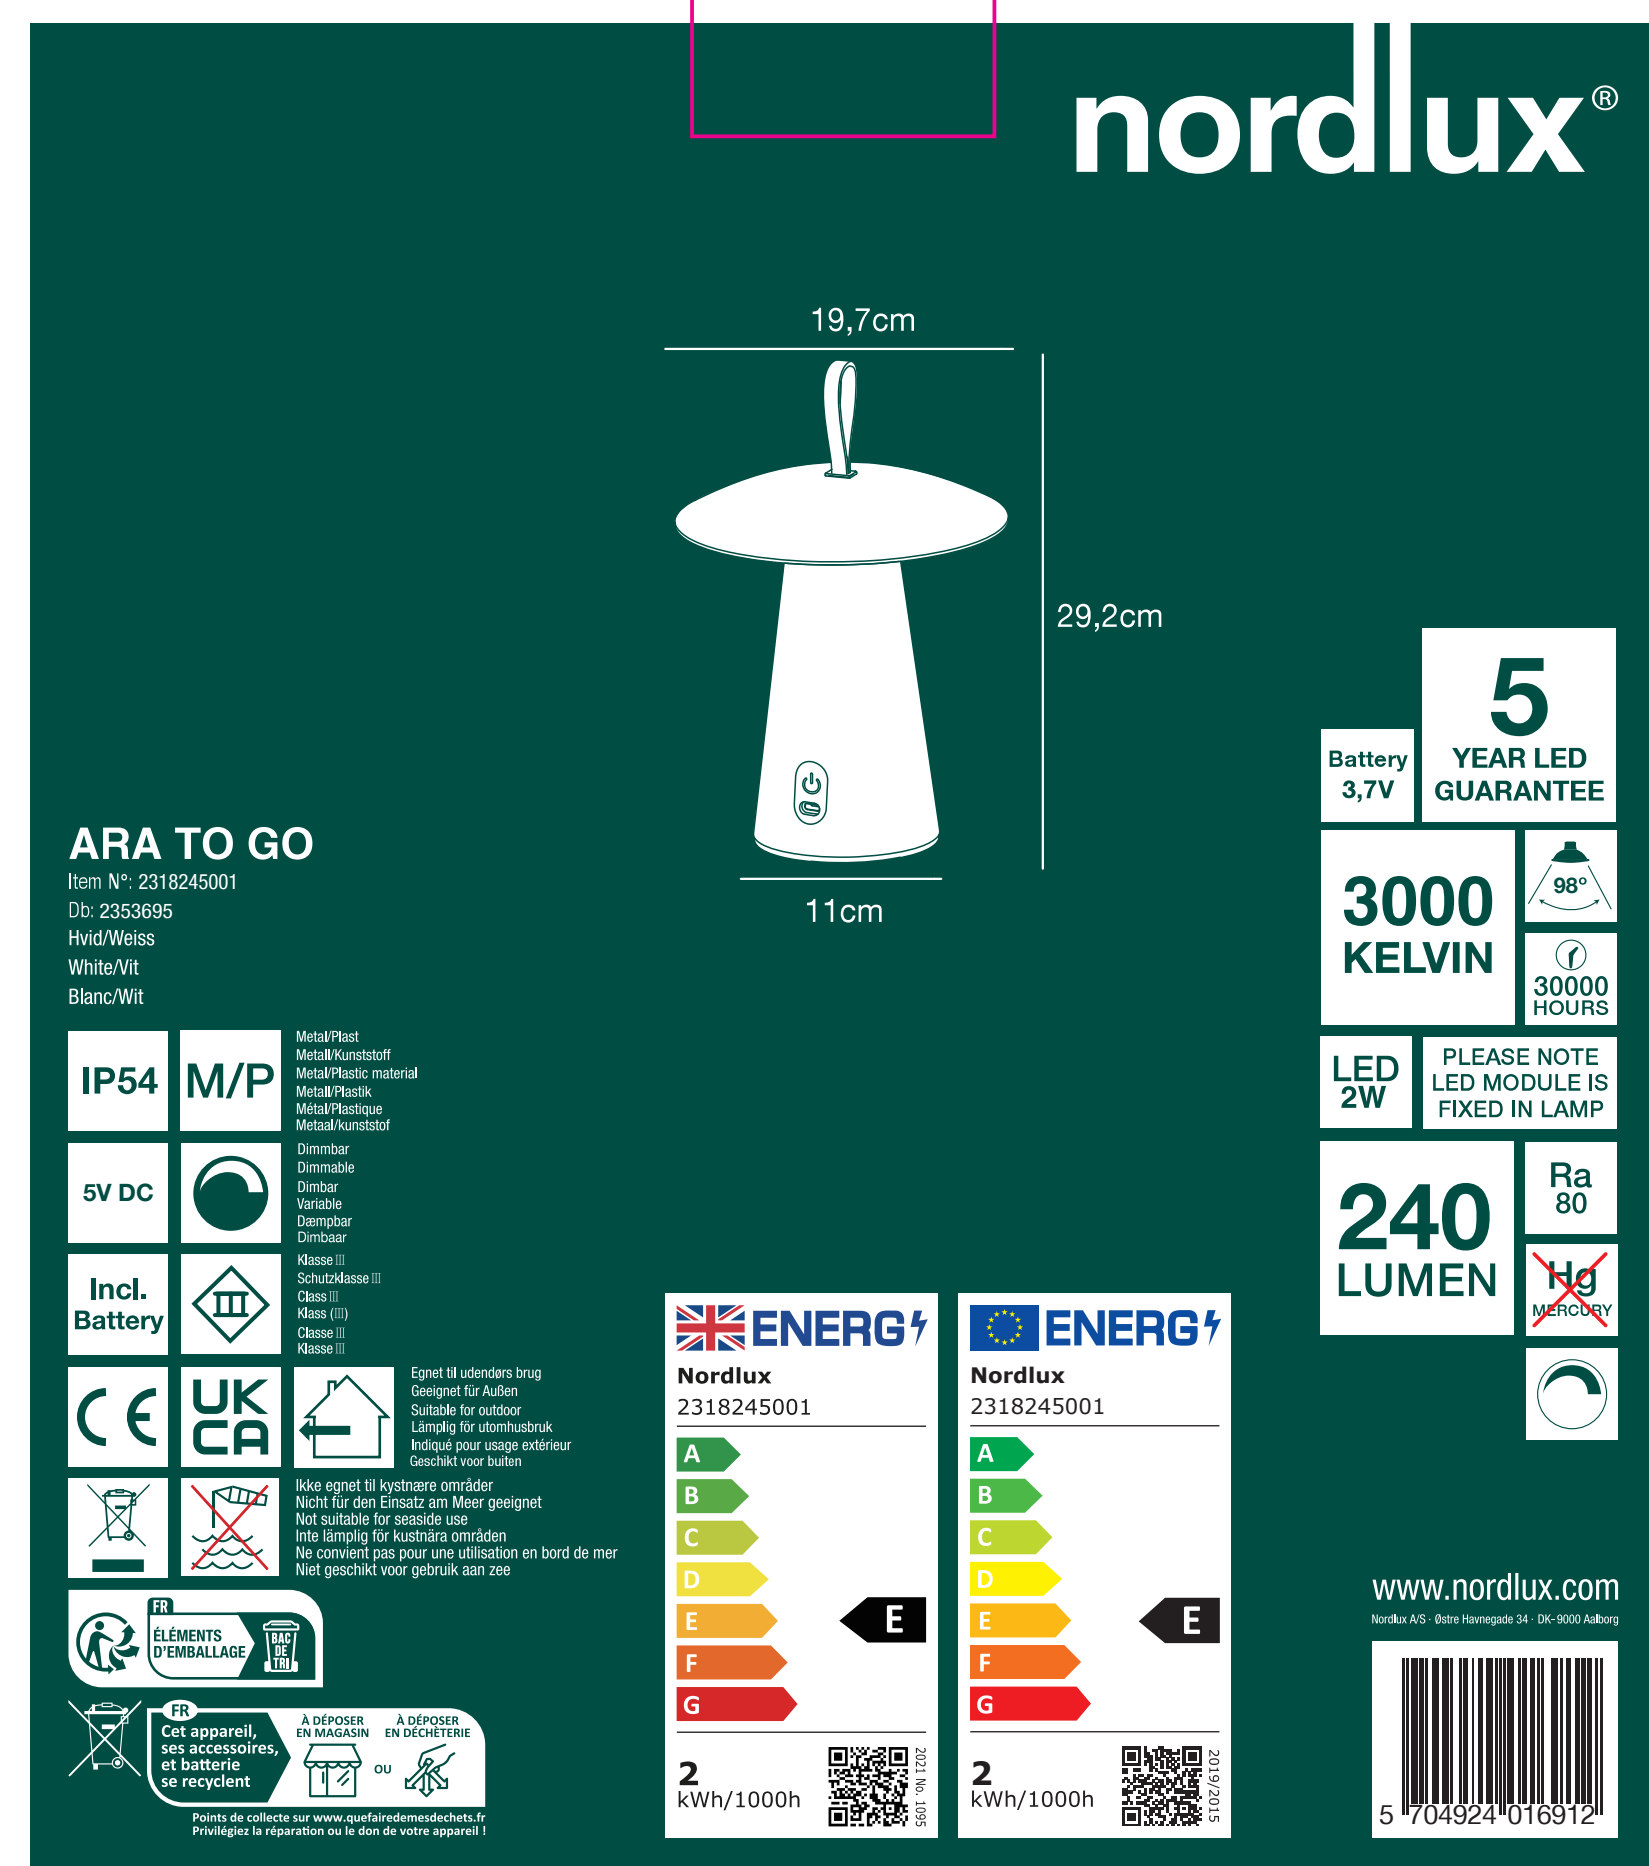

3305c

CMYK

Height x Width x Depth COLOR BOX (CM)	NET WEIGHT COLOR BOX (KG)
25.5x22.5x22.5	0.3
GROSS WEIGHT COLOR BOX (KG)	VOLUME COLOR BOX (CBM)
1.5	0.01

ADD: 12042023 LD

Nordlux UK  
Unit 22, Deanfield Court  
BB7 1GG Chorley, Lancashire  
0120422777