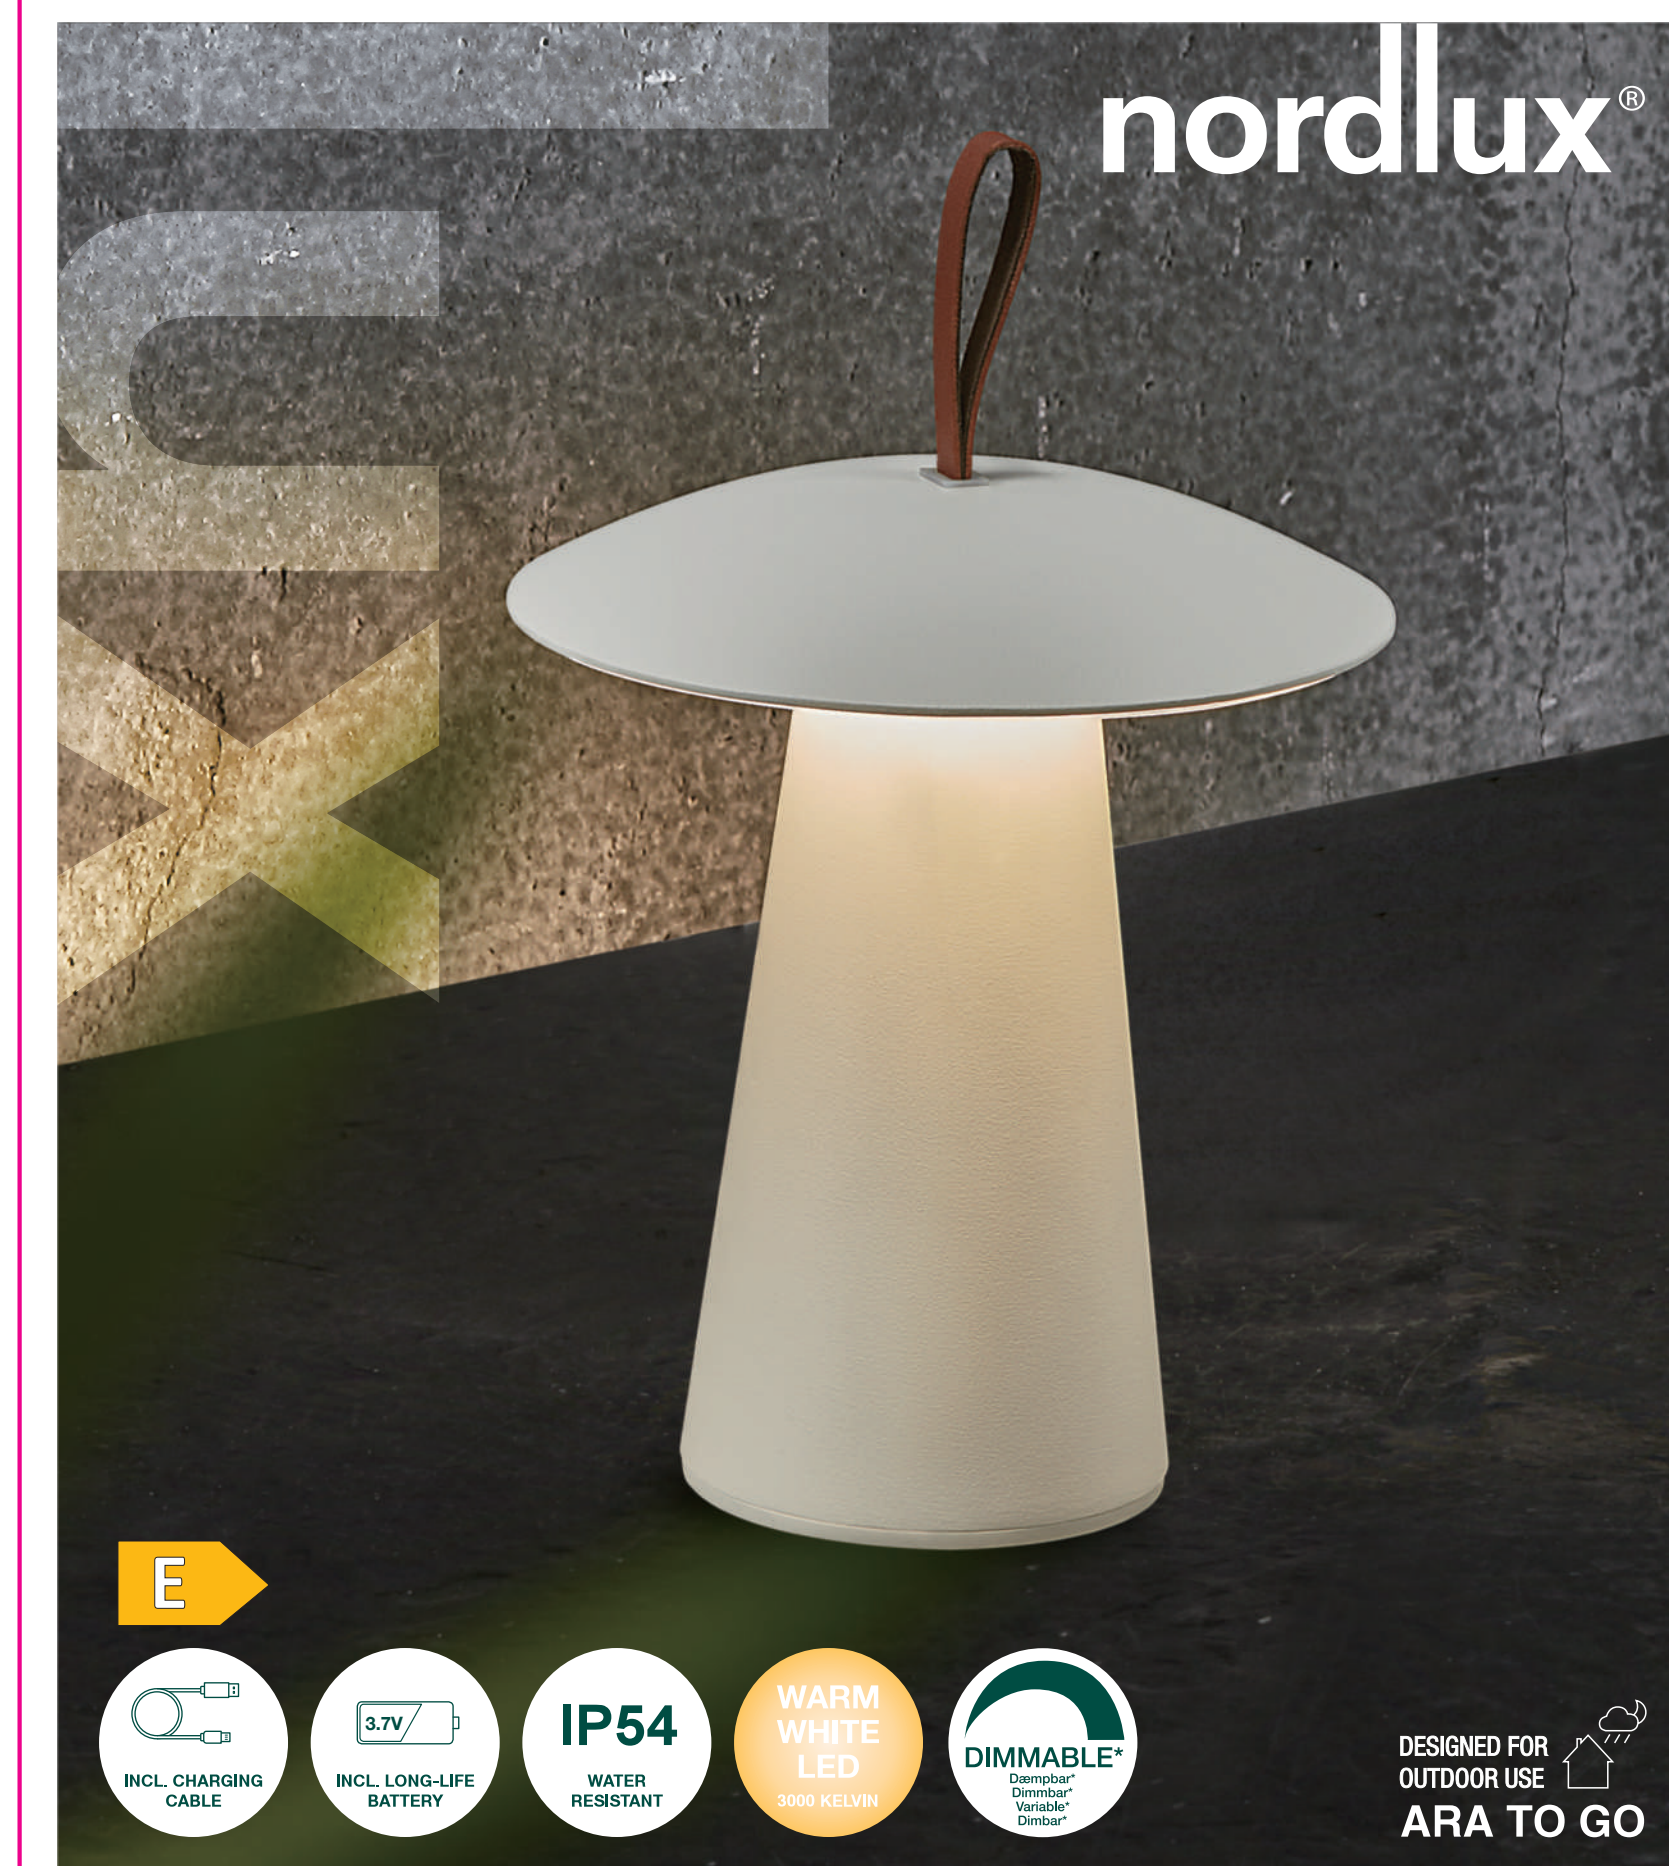

3305c

CMYK

Height x Width x Depth COLOR BOX (CM)	NET WEIGHT COLOR BOX (KG)
25.5x22.5x22.5	0.3
GROSS WEIGHT COLOR BOX (KG)	VOLUME COLOR BOX (CBM)
1.5	0.01

ADD: 12042023 LD

Nordlux UK  
Unit 22, Deanfield Court  
BB7 1GG Chorley, Lancashire  
0120422777