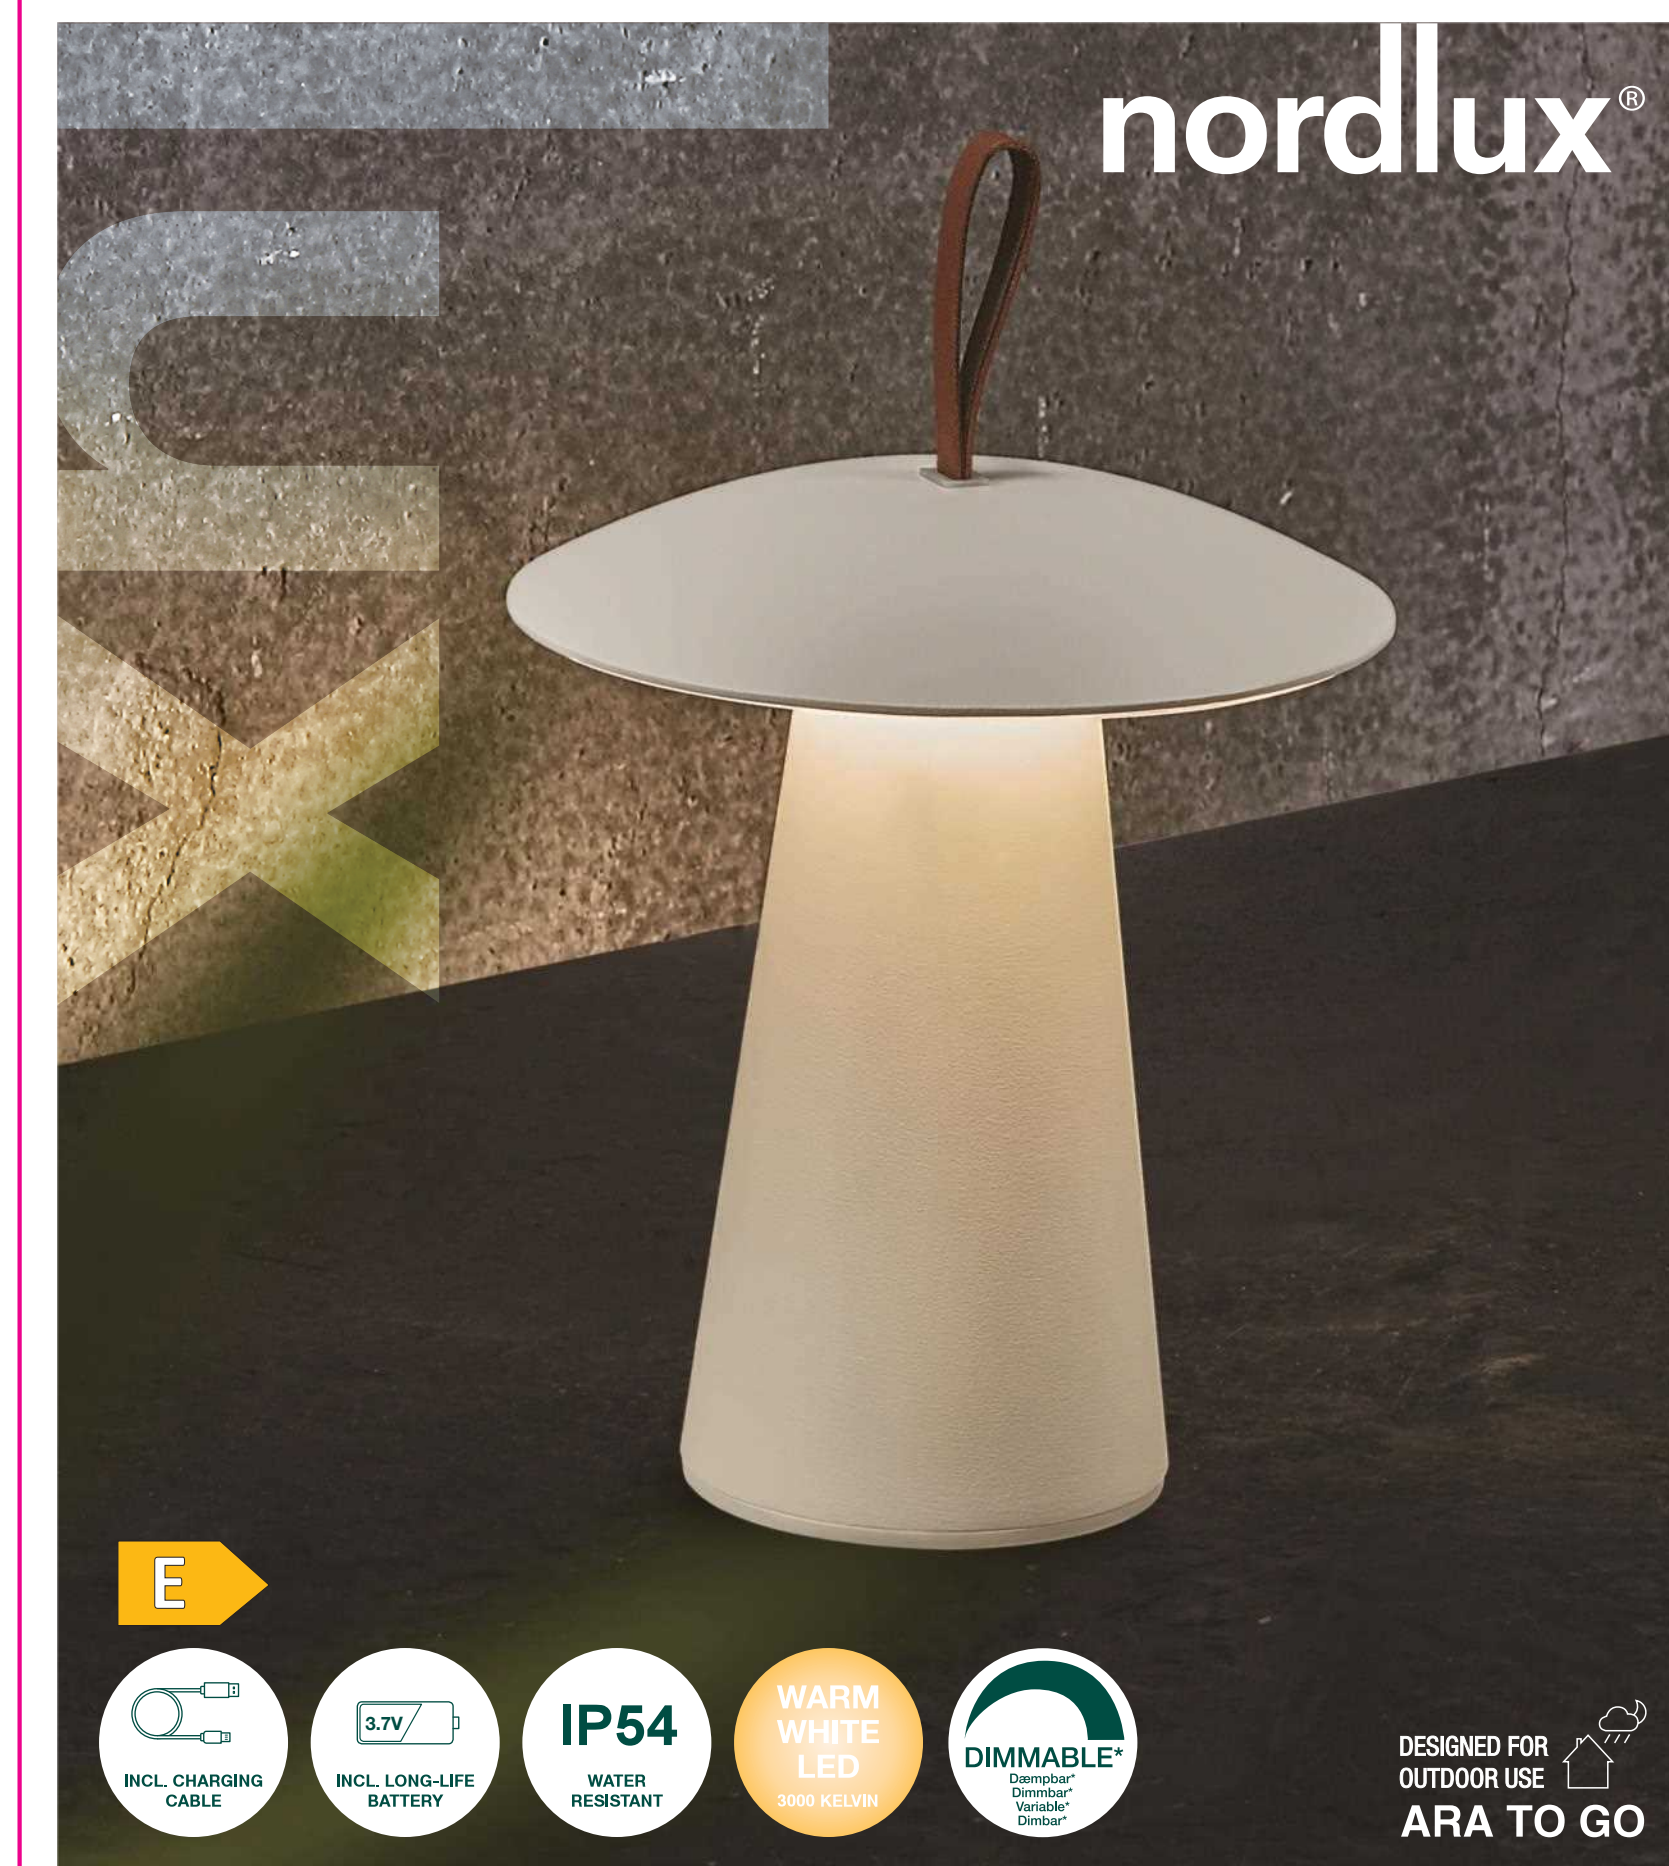

3305c

CMYK

Height x Width x Depth COLOR BOX (CM)	NET WEIGHT COLOR BOX (KG)
25.5x22.5x22.5	0.3
GROSS WEIGHT COLOR BOX (KG)	VOLUME COLOR BOX (CBM)
1.5	0.01

ADD: 12042023 LD

Nordlux UK
Unit 22, Deanfield Court
BB7 1GG Chatteris, Lancashire
01200422777