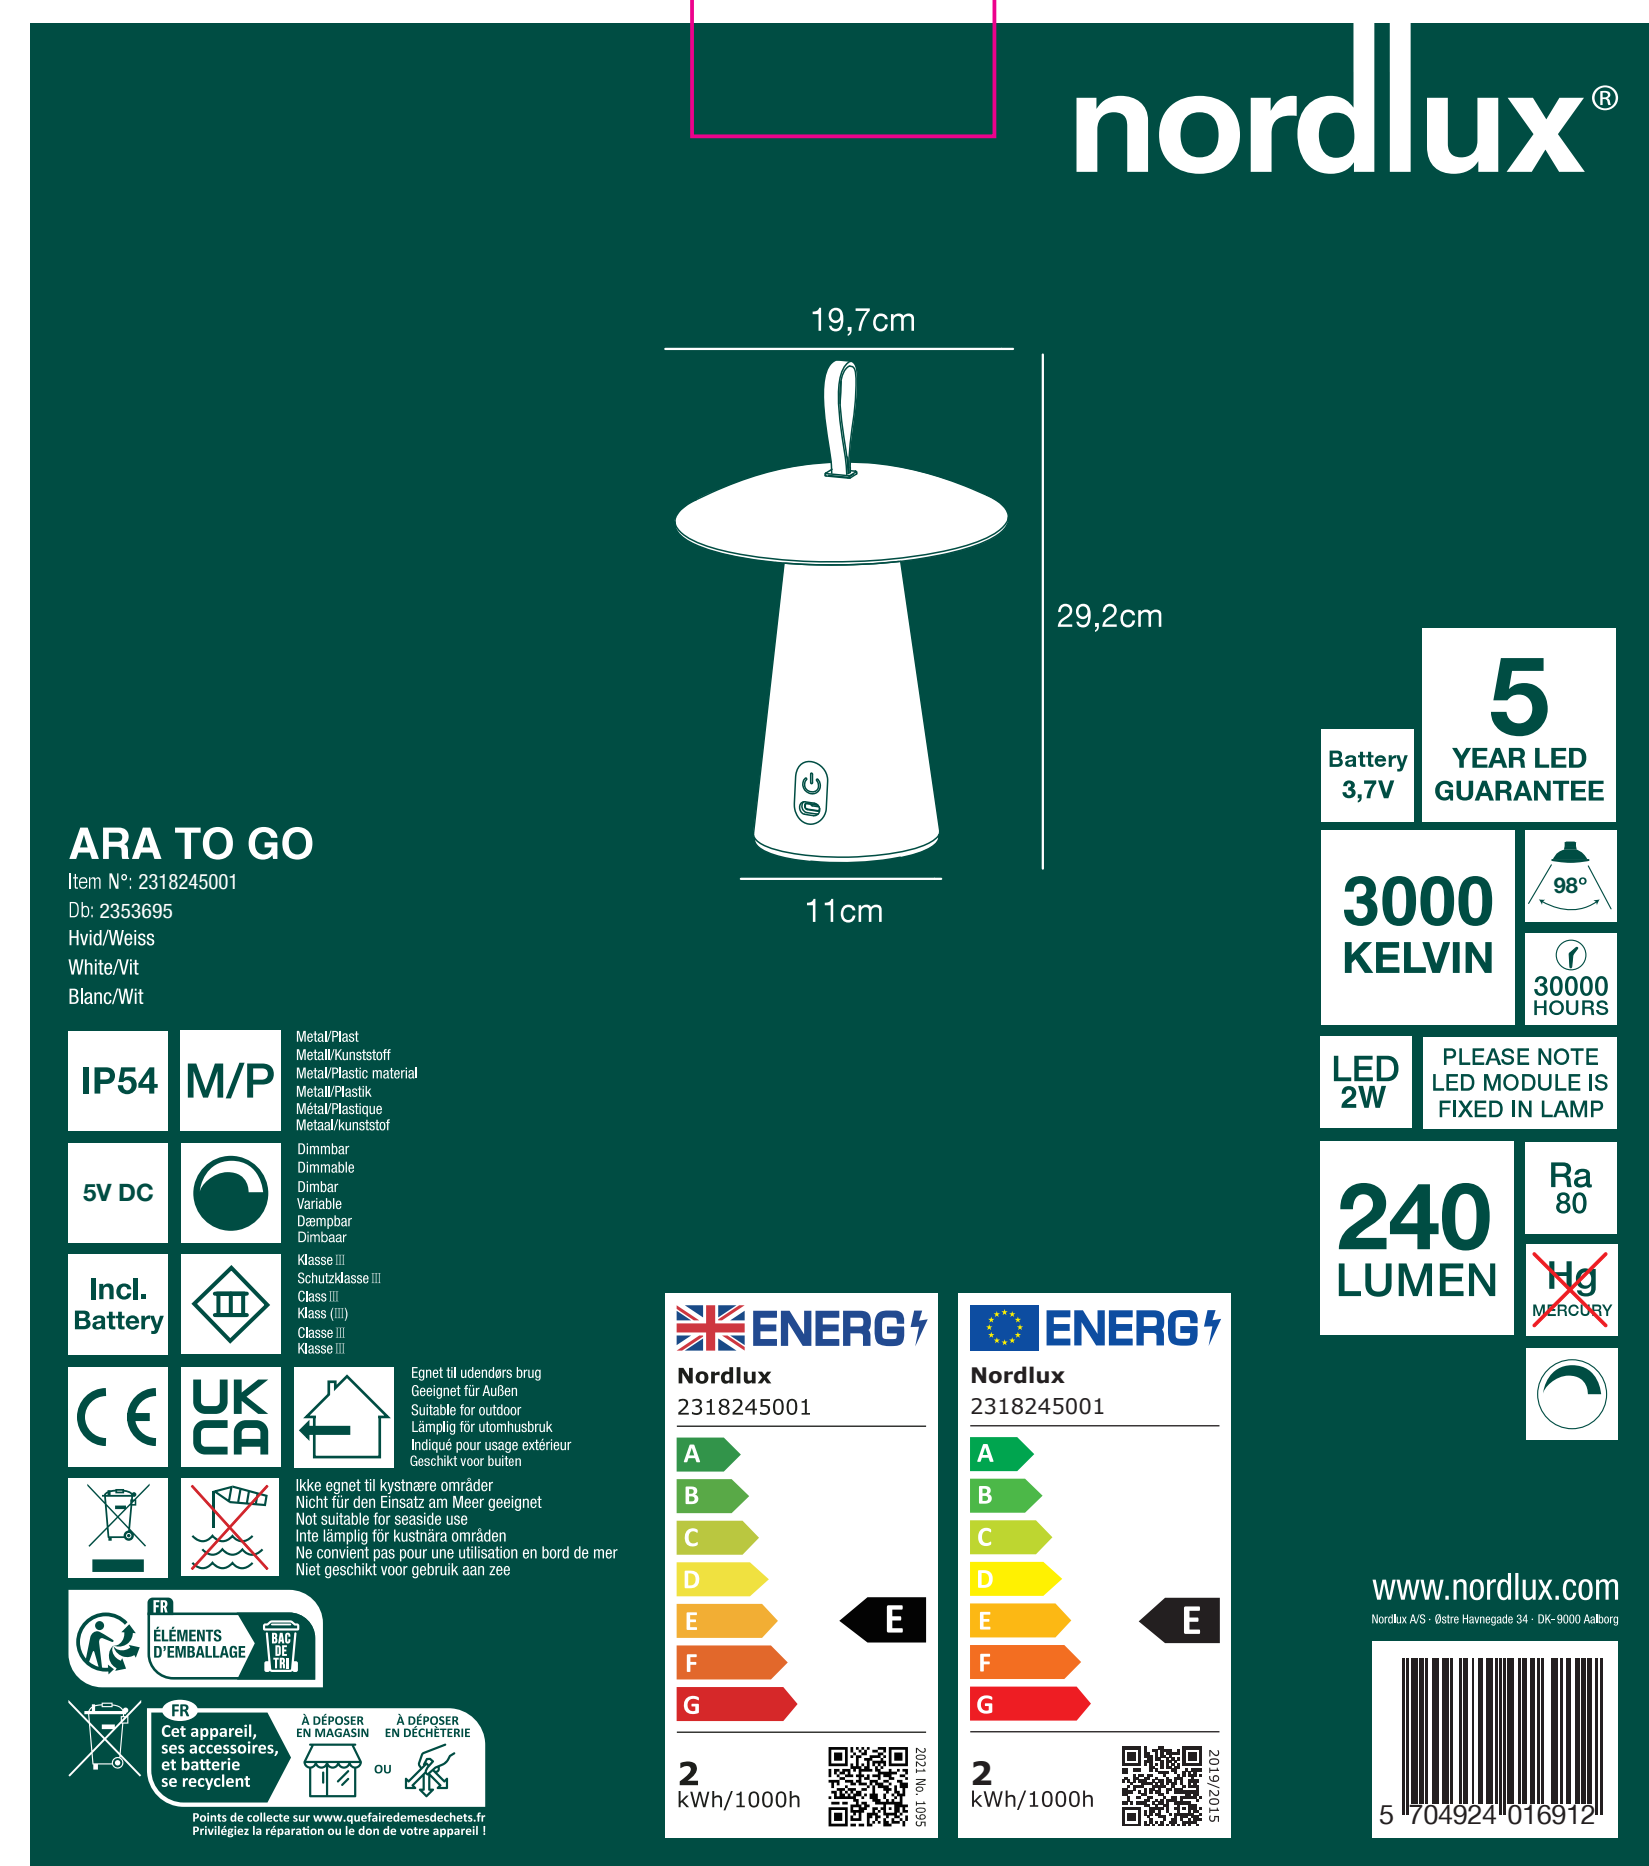

3305c

CMYK

Height x Width x Depth COLOR BOX (CM)	NET WEIGHT COLOR BOX (KG)
25.5x22.5x22.5	0.3
GROSS WEIGHT COLOR BOX (KG)	VOLUME COLOR BOX (CBM)
1.5	0.01

ADD: 12042023 LD

Nordlux UK
Unit 22, Deanfield Court
BB7 1GG Chatteris, Lancashire
01200422777