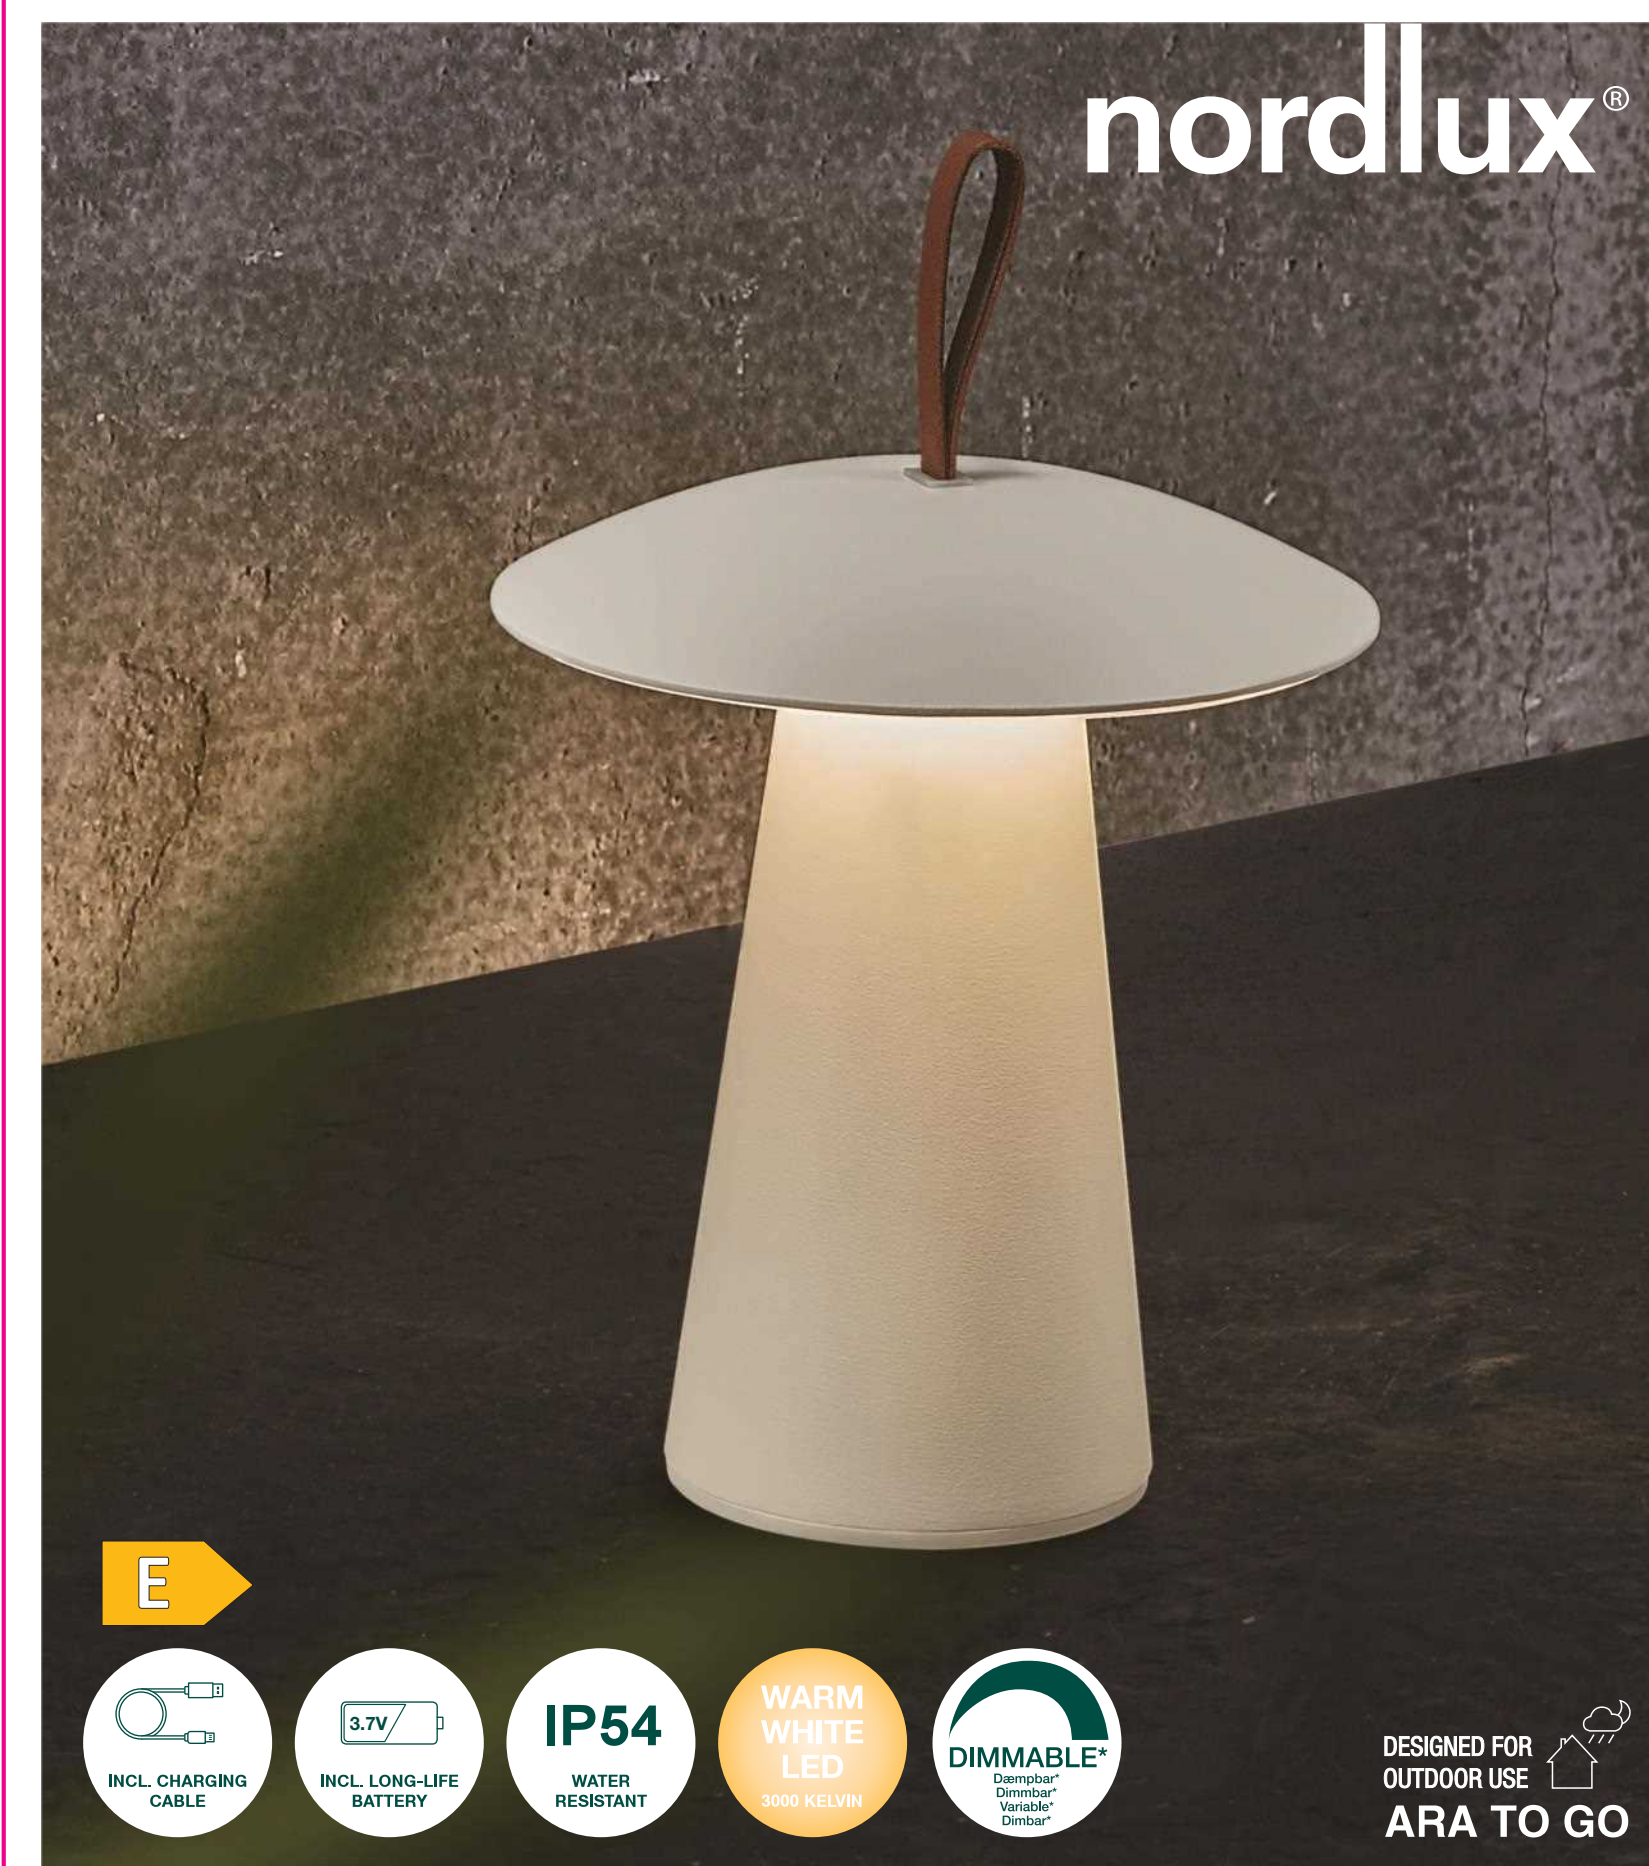

3305c

CMYK

Height x Width x Depth COLOR BOX (CM)	NET WEIGHT COLOR BOX (KG)
25.5x22.5x22.5	0.3
GROSS WEIGHT COLOR BOX (KG)	VOLUME COLOR BOX (CBM)
1.5	0.01

ADD: 12042023 LD

Nordlux UK
Unit 22, Deanfield Court
BB7 1GG Chatteris, Lancashire
01200422777