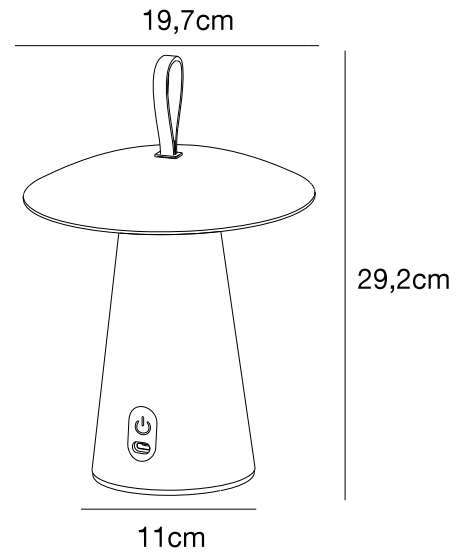

ARA TO-GO 2 | BATTERY LIGHT | BLACK

2318245003

nordlux®

Voltage (V): 5 Volt
IP degree: IP54
Class (Class 1, Class 2, Class 3):
Class 3 (12V)
Socket type: LED Module
Switch placement: On the fixture
Parallel connection: False

Primary material: Aluminium
Secondary material: Plastic
Colour of the cable: Black
Length of the cable (cm): 100
Surface material of the cable:
Plastic
Is the cable replaceable: True
Suitable for Seaside: False
Colour: Black

Height (cm): 29.2
Shade Diameter (cm): 19.7
EAN: 5704924016905
TUN: 2353697
Item Number: 2318245003
Pcs Per Master Carton: 3
Sales Box Height (cm): 25.5
Sales Box Width(cm): 22.5

Sales Box Depth (cm): 22.5
Sales Box Volume m³ : 0.0129
Product net weight (kg): 1

Brightness of light (Lumen): 240
Colour temperature (Kelvin): 3000
Ra-value : 80
Lifetime (hours): 30000
Beam angle (°) : 98
Candela (cd) (for directional
lamp only): 95
Battery lasting time for each
lumen: 100%/6.5h; 40%/15h;
10%/80h
Battery recharging 0%-100% (h):
5
Energy class: E
Actual watt (W): 2