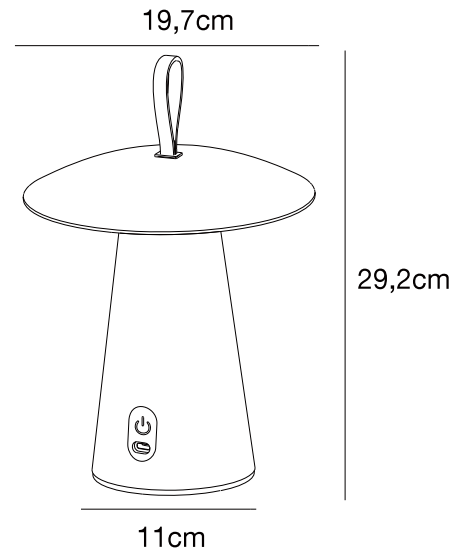

ARA TO-GO 2 | BATTERY LIGHT | BLACK

2318245003

nordlux®

Voltage (V): 3,7 Volt
IP degree: IP54
Class (Class 1, Class 2, Class 3):
Class 3 (Low voltage)
Socket type: LED – Non-replaceable light source
Switch placement: On the fixture
Parallel connection: False

Primary material: Aluminium
Secondary material: Plastic
Colour of the cable: Black
Length of the cable (cm): 100
Surface material of the cable: Plastic
Is the cable replaceable: True
Suitable for Seaside: False
Colour: Black
IK degree: IK08

Height (cm) : 29.2
Shade Diameter (cm): 19.7
EAN: 5704924016905
TUN: 2353697
Item Number: 2318245003
Pcs Per Master Carton: 3
Sales Box Height (cm): 25.5
Sales Box Width(cm): 22.5

Sales Box Depth (cm): 22.5
Sales Box Volume m³ : 0.0129
Product net weight (kg): 1

Brightness of light (Lumen): 240
Colour temperature (Kelvin): 3000
Ra-value : 80
Lifetime (hours): 30000
Beam angle (°) : 98
Candela (cd) (for directional lamp only): 95
Battery lasting time for each lumen: 100%/6.5h; 40%/15h; 10%/80h
Battery recharging 0%-100% (h): 5
Energy class: E
Actual watt (W): 2