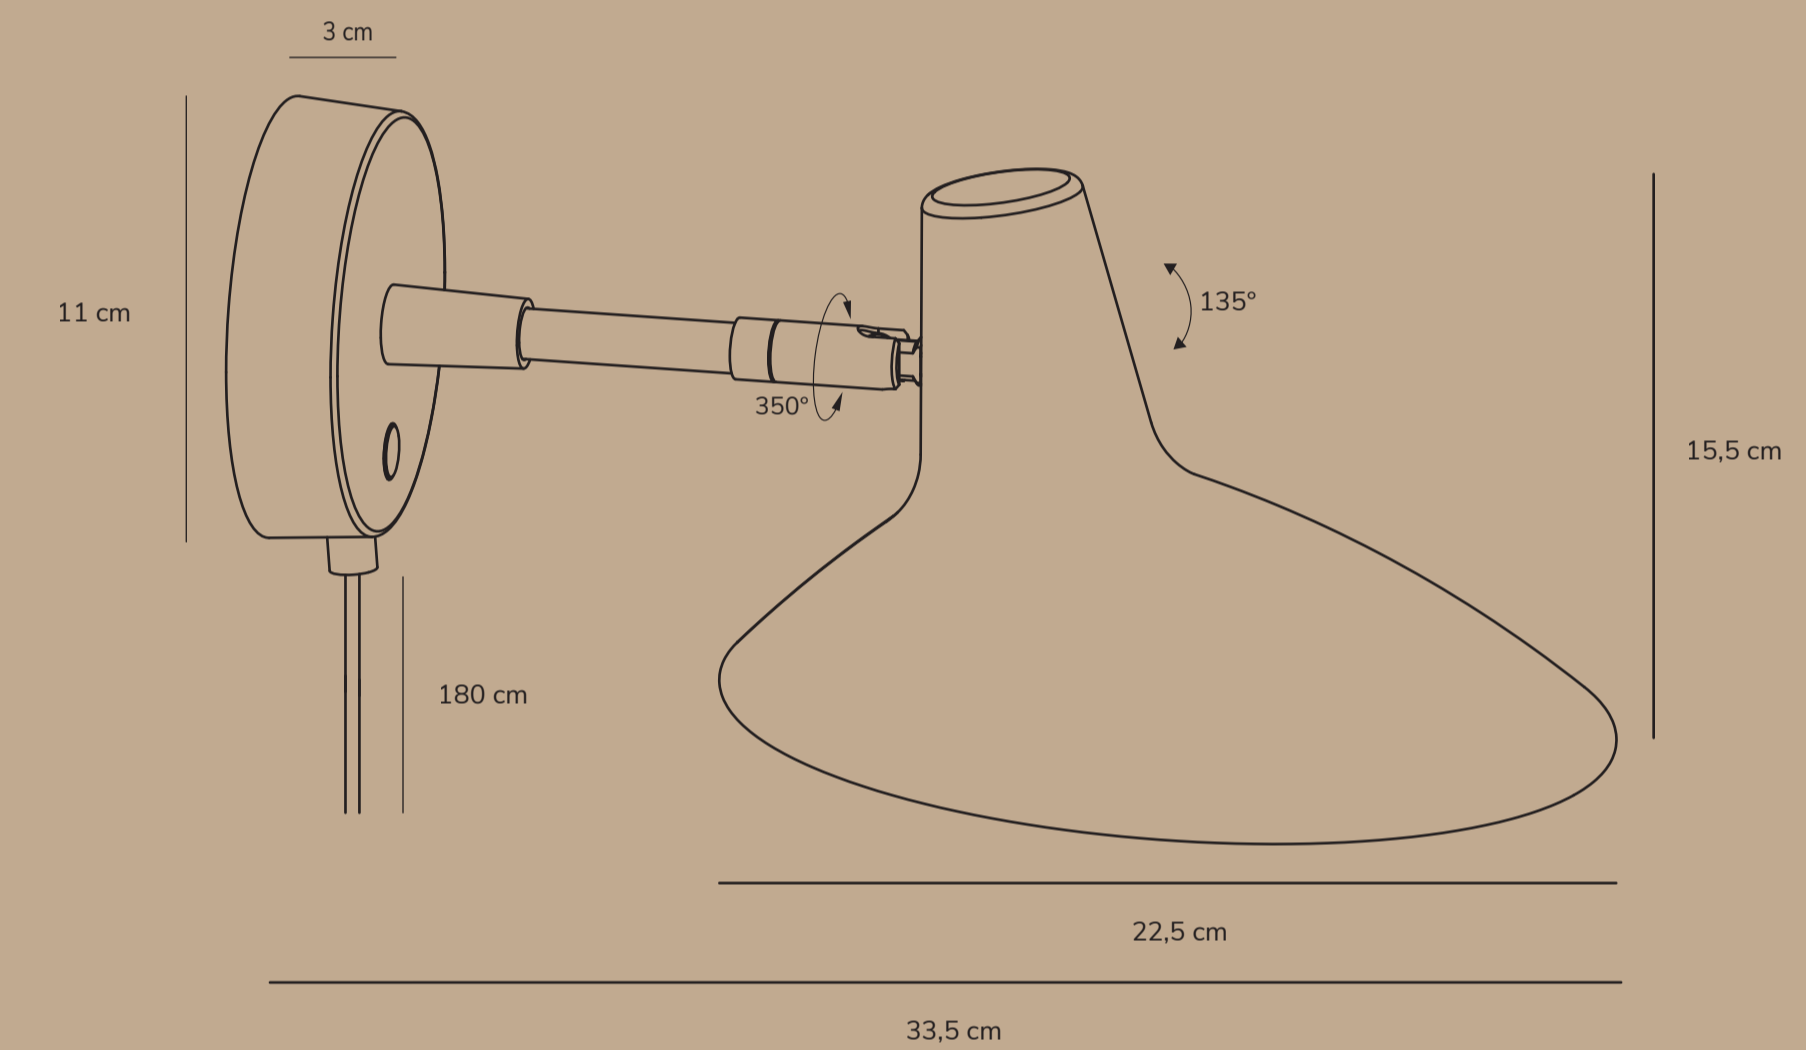

DARCI

by Bjørn + Balle

- Item number 2320221003
- Color Black
- Material Metal
- IP Class IP20, indoor use, class II
- Voltage 220-240-50/60Hz
- Cable Black Textile, 180 cm replaceable by a professional
- Switch Touch switch on wall base
- Light source Excl. E14, Max. 25W

Height x Width x Depth COLOR BOX (CM)	NET WEIGHT COLOR BOX (KG)
37 x 26 x 19 CM	KG
GROSS WEIGHT COLOR BOX (KG)	VOLUME COLOR BOX (CBM)
KG	0,0183 CBM

190

260

190

260

30