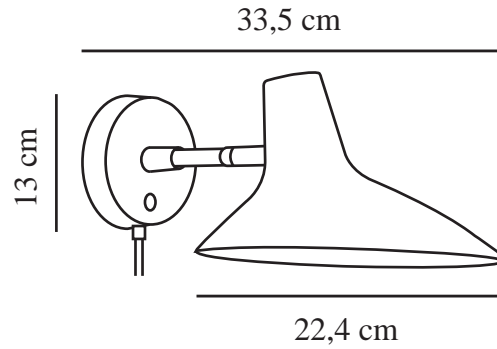

DARCI SHORT | WALL LIGHT | BLACK

2320221003

Voltage (V): 220-240 Volt
IP degree: IP20
Maximum bulb wattage (W): 25
Class (Class 1, Class 2, Class 3):
Class 2 (Double isolated)
Socket type: E14
Switch placement: On the base
Parallel connection: False

Primary material: Metal
Secondary material: Plastic
Colour of the cable: Black
Length of the cable (cm): 180
Surface material of the cable:
Textile
Is the cable replaceable: True
Colour: Black

Height (cm): 15.5
Width (cm): 22.4
Shade Diameter (cm): 22.4
Outdoor base dimension (cm): 11
Tilt Angle (°): 90
Turning Angle (°): 350

EAN: 5704924014420
Item Number: 2320221003
Pcs Per Master Carton: 3

Sales Box Height (cm): 37
Sales Box Width(cm): 26
Sales Box Depth (cm): 19
Sales Box Volume m³ : 0.0183
Product net weight (kg): 0.76