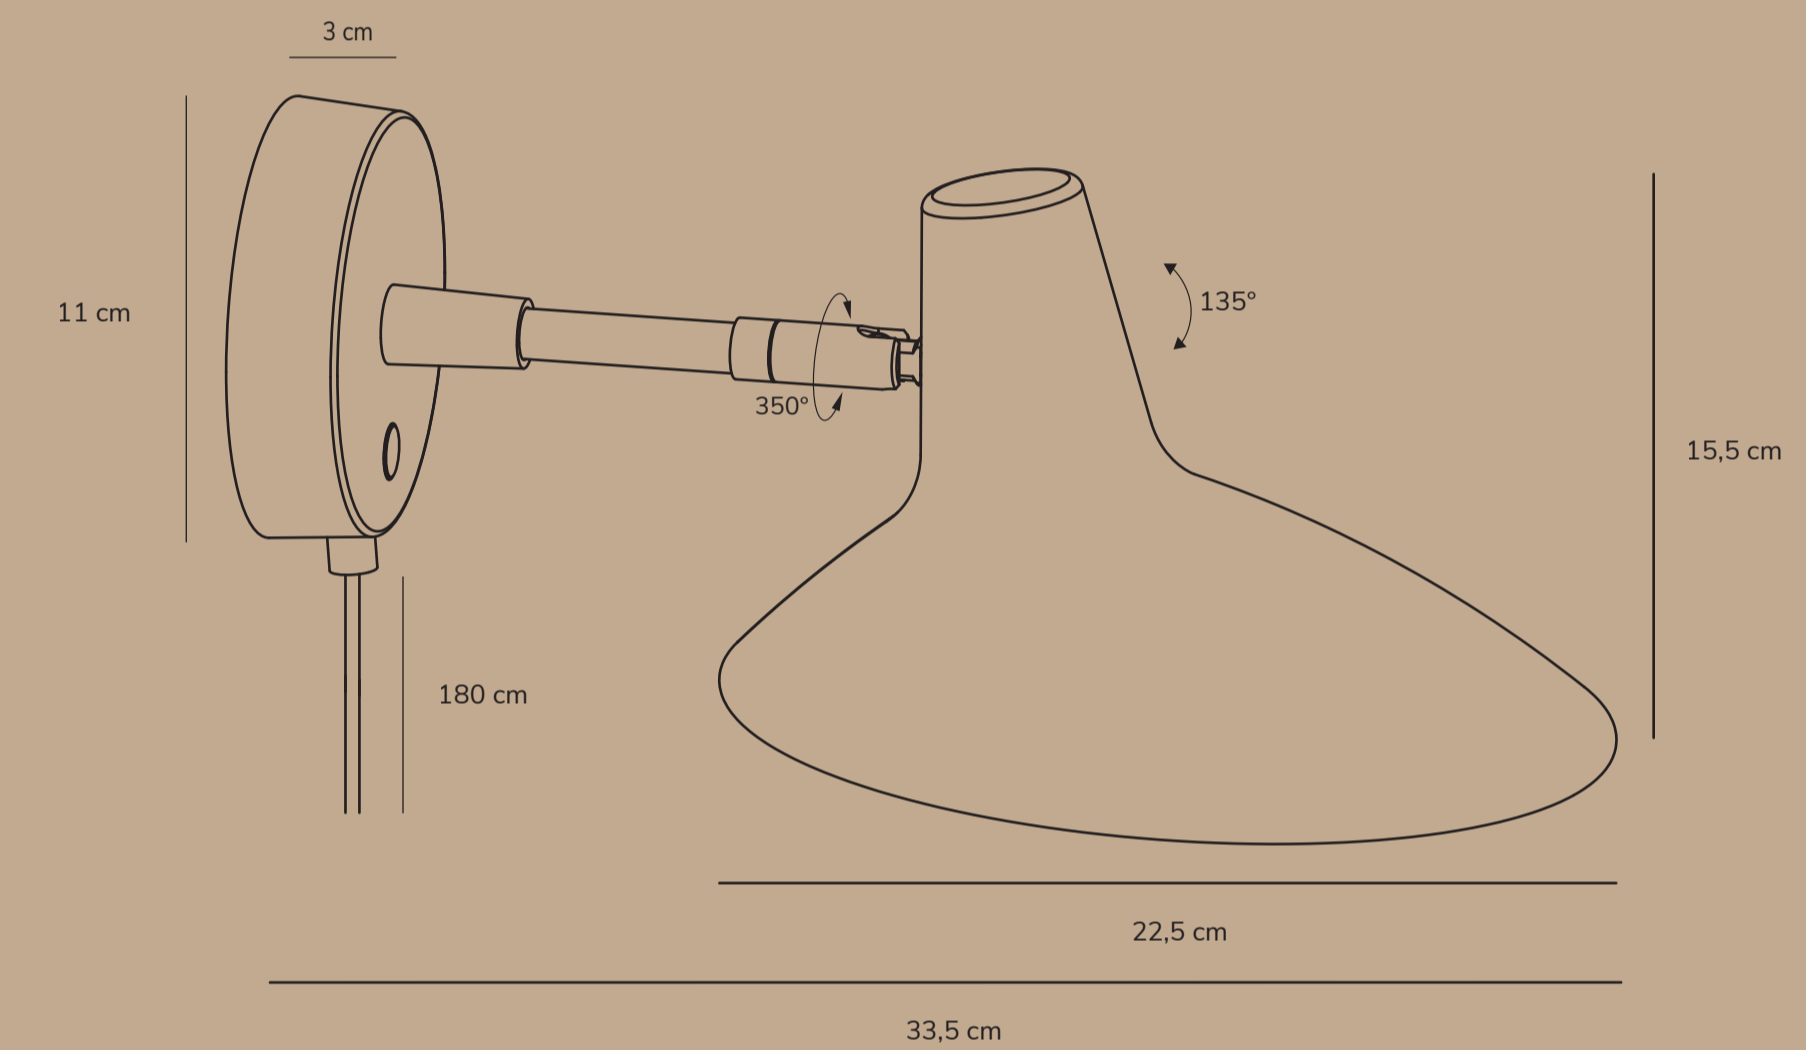

DARCI

by Bjørn + Balle

DARCI

by Bjørn + Balle

- Item number** 2320221008
- Color** Send
- Material** Metal
- IP Class** IP20, indoor use, class II
- Voltage** 220-240-50/60Hz
- Cable** White Textile, 180 cm replaceable by a professional
- Switch** Touch switch on wall base
- Light source** Excl. E14, Max. 25W

Small text: dftp logo and contact info

Height x Width x Depth COLOR BOX (CM)	NET WEIGHT COLOR BOX (KG)
37 x 26 x 19 CM	KG
GROSS WEIGHT COLOR BOX (KG)	VOLUME COLOR BOX (CBM)
KG	0.0183 CBM

190

260

190

260

30