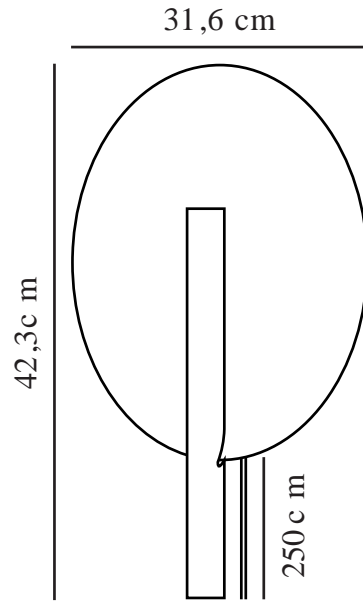

# FURIKO | WALL LIGHT | BLACK

2320241003

Voltage (V): 220-240 Volt  
IP degree: IP20  
Maximum bulb wattage (W): 6W  
Class (Class 1, Class 2, Class 3):  
Class 2 (Double isolated)  
Socket type: G9  
Switch placement: On the cable  
  
Primary material: Metal  
Secondary material: Plastic  
Colour of the cable: White  
Length of the cable (cm): 180  
Surface material of the cable:  
Textile  
Is the cable replaceable: True  
Colour: Black

Height (cm): 42.3  
Width (cm): 31.6  
Shade Diameter (cm): 31.6  
Outdoor base dimension (cm): 10  
Length (cm): 31.6  
  
EAN: 5704924014444  
Item Number: 2320241003  
Pcs Per Master Carton: 3

Sales Box Height (cm): 39  
Sales Box Width (cm): 46.5  
Sales Box Depth (cm): 12  
Sales Box Volume m<sup>3</sup>: 0.0218  
Product net weight (kg): 1.07