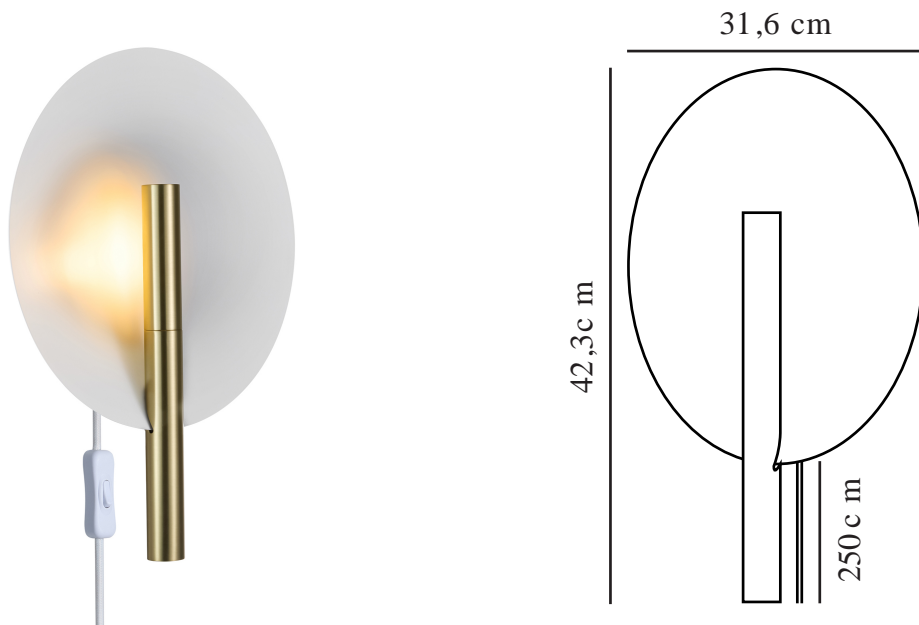

# FURIKO | WALL LIGHT | BRUSHED BRASS

2320241035

Voltage (V): 220-240 Volt  
IP degree: IP20  
Maximum bulb wattage (W): 6W  
Class (Class 1, Class 2, Class 3):  
Class 2 (Double isolated)  
Socket type: G9  
Switch placement: On the cable

Primary material: Metal  
Secondary material: Plastic  
Colour of the cable: White  
Length of the cable (cm): 180  
Surface material of the cable:  
Textile  
Is the cable replaceable: True  
Colour: Brushed Brass

Height (cm): 42.3  
Width (cm): 31.6  
Shade Diameter (cm): 31.6  
Outdoor base dimension (cm): 10  
Length (cm): 31.6

EAN: 5704924014437  
Item Number: 2320241035  
Pcs Per Master Carton: 3

Sales Box Height (cm): 39  
Sales Box Width (cm): 46.5  
Sales Box Depth (cm): 12  
Sales Box Volume m<sup>3</sup>: 0.0218  
Product net weight (kg): 1.07