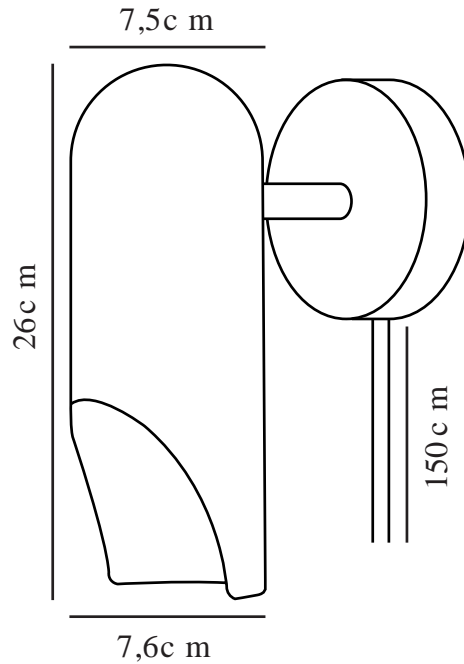

ROCHELLE | WALL LIGHT | BLACK

2320301003

Voltage (V): 220-240 Volt
IP degree: IP20
Maximum bulb wattage (W): 8W
Class (Class 1, Class 2, Class 3):
Class 2 (Double isolated)
Socket type: GU10
Switch placement: On the base
Parallel connection: False

Height (cm): 20.5
Width (cm): 10
Shade Diameter (cm): 7.6
Outdoor base dimension (cm): 10
Length (cm): 10
Tilt Angle (°): 40
Turning Angle (°): 350

Sales Box Height (cm): 22.5
Sales Box Width (cm): 17.5
Sales Box Depth (cm): 12
Sales Box Volume m³: 0.0047
Product net weight (kg): 0.78

Primary material: Metal
Secondary material: Plastic
Colour of the cable: Black
Length of the cable (cm): 180
Surface material of the cable:
Textile
Is the cable replaceable: True
Suitable for Seaside: False
Colour: Black

EAN: 5704924015410
Item Number: 2320301003
Pcs Per Master Carton: 3

• Beautiful and minimalist design • Modern Italian design language

The Rochelle series by Danish designer Charlotte Høncke has a modern Italian design language with a slender, sculptural lamp head. The adjustable lamp head can be directed in any way you want, making the lamp perfect next to your bed or above your kitchen counter.