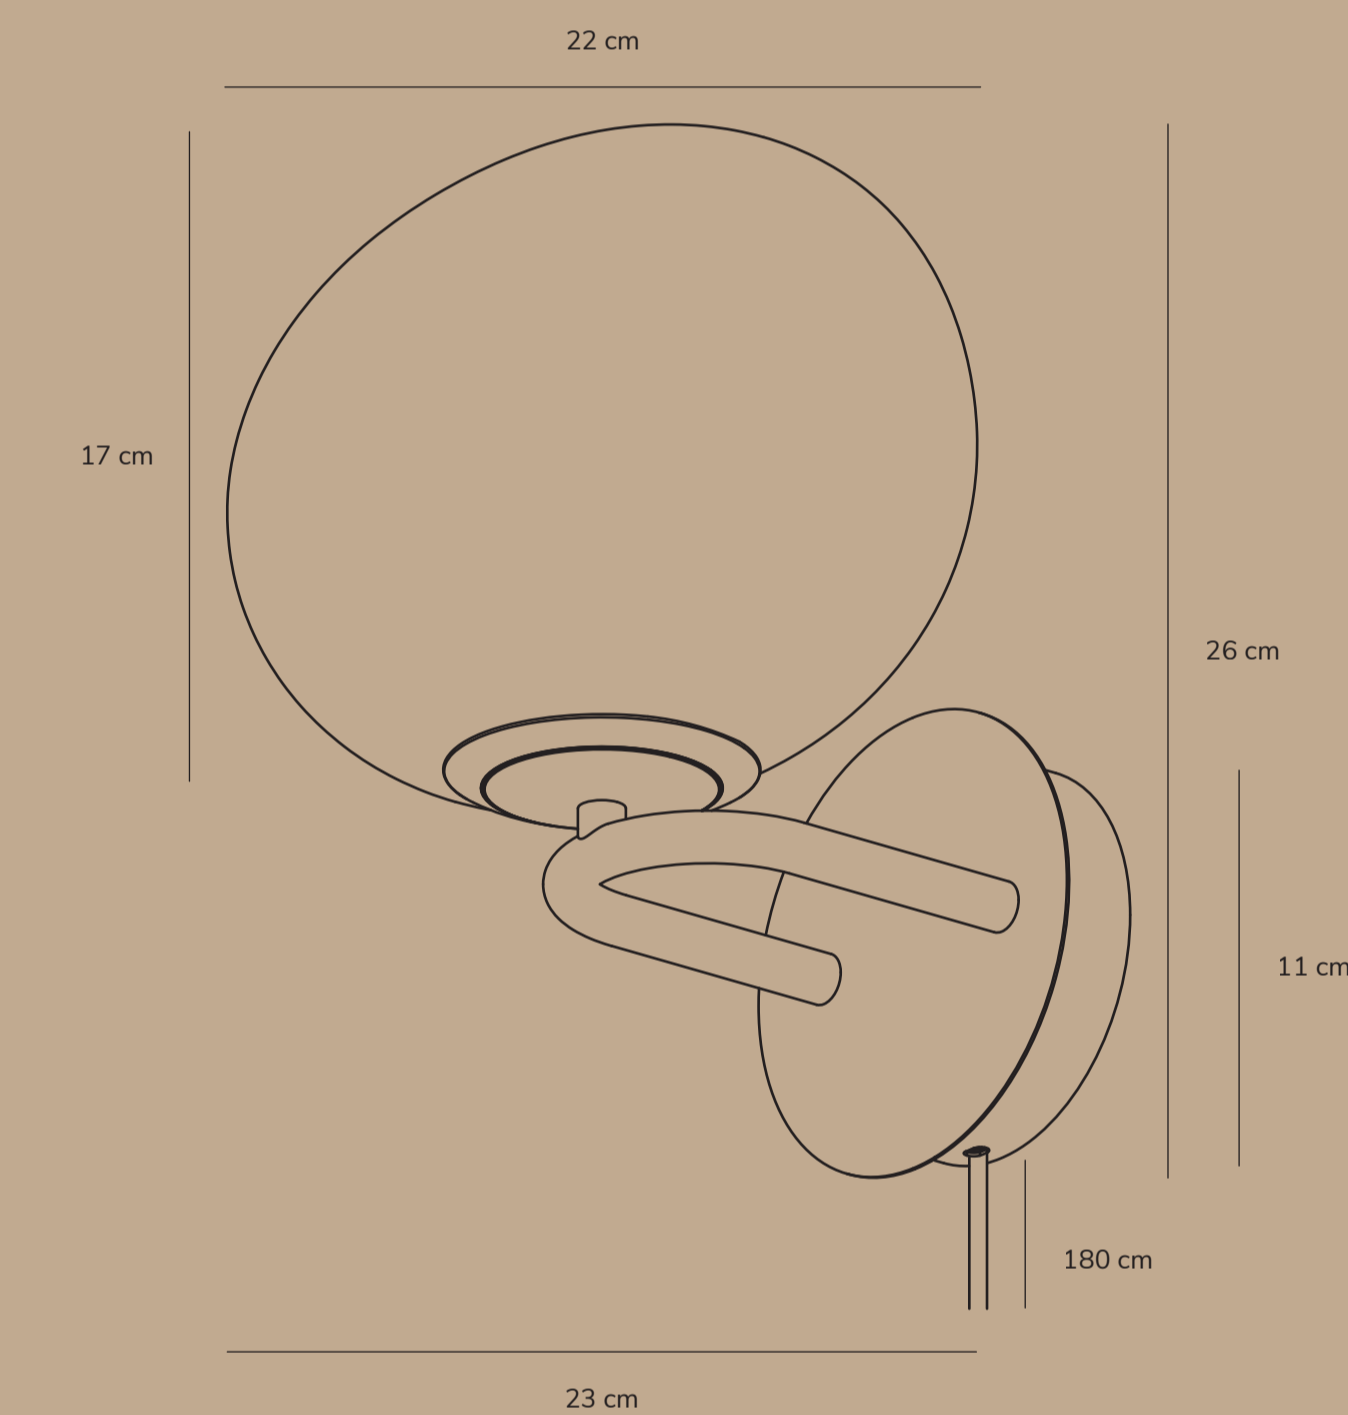

SHAPES

by Maria Bernsten

Item number 2320321035
Color Brass
Material Metal/Glass
IP Class IP20, indoor use, class II
Voltage 220-240-50/60Hz
Cable Black Textile, 180 cm replaceable
Light source Excl. E14, Max. 25W

360

240

240

240

240