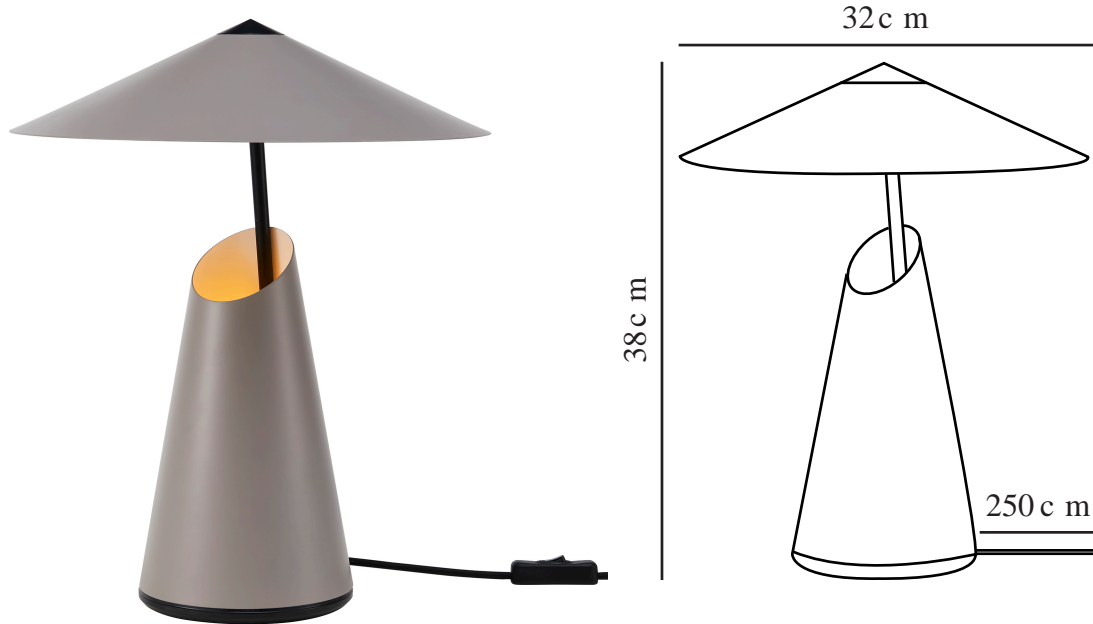

# TAIDO | TABLE LAMP | BROWN

2320375018

Voltage (V): 220-240 Volt  
IP degree: IP20  
Maximum bulb wattage (W): 25W  
Class (Class 1, Class 2, Class 3):  
Class 2 (Double isolated)  
Socket type: E27  
Switch placement: On the cable  
Parallel connection: False

Height (cm): 38  
Width (cm): 32  
Tube Diameter (cm): 1  
Shade Diameter (cm): 32  
Outdoor base dimension (cm):  
14.4  
Length (cm): 32  
Tilt Angle (°): 10

Pcs Per Master Carton: 3  
Sales Box Height (cm): 40  
Sales Box Width (cm): 36  
Sales Box Depth (cm): 27  
Sales Box Volume m<sup>3</sup> : 0.0389  
Product net weight (kg): 3.07

Primary material: Metal  
Secondary material: Plastic  
Colour of the cable: Black  
Length of the cable (cm): 250  
Surface material of the cable:  
Textile  
Is the cable replaceable: False  
Colour: Brown

EAN: 5704924014567  
Item Number: 2320375018

- Soft, indirect light
- The conical base and triangle shade create a refined silhouette
- Adjustable lamp head for a directional light

The Taido table lamp by Anker Studio consists of two geometric shapes that together create a refined silhouette. The angled, round shade is elegantly pinned on the conical base. Light is reflected up into the shade, creating a soft and diffused light. The lamp can be adjusted in many directions, allowing you to change the ambience.