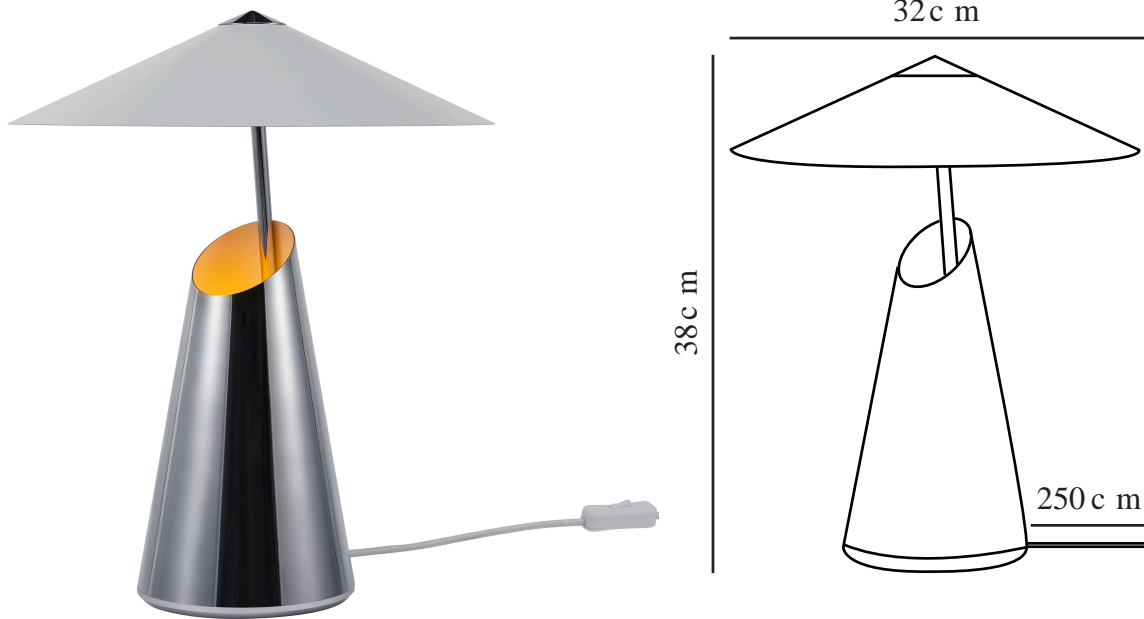

TAIDO | TABLE LAMP | CHROME

2320375033

Voltage (V): 220-240 Volt
IP degree: IP20
Maximum bulb wattage (W): 25W
Class (Class 1, Class 2, Class 3):
Class 2 (Double isolated)
Socket type: E27
Switch placement: On the cable
Parallel connection: False

Height (cm): 38
Width (cm): 32
Tube Diameter (cm): 1
Shade Diameter (cm): 32
Outdoor base dimension (cm):
14.4
Length (cm): 32
Tilt Angle (°): 10

Pcs Per Master Carton: 3
Sales Box Height (cm): 40
Sales Box Width(cm): 36
Sales Box Depth (cm): 27
Sales Box Volume m³ : 0.0389
Product net weight (kg): 3.07

Primary material: Metal
Secondary material: Plastic
Colour of the cable: White
Length of the cable (cm): 250
Surface material of the cable:
Textile
Is the cable replaceable: False
Colour: Chrome

EAN: 5704924014574
Item Number: 2320375033

- Soft, indirect light
- The conical base and triangle shade create a refined silhouette
- Adjustable lamp head for a directional light

The Taido table lamp by Anker Studio consists of two geometric shapes that together create a refined silhouette. The angled, round shade is elegantly pinned on the conical base. Light is reflected up into the shade, creating a soft and diffused light. The lamp can be adjusted in many directions, allowing you to change the ambience.