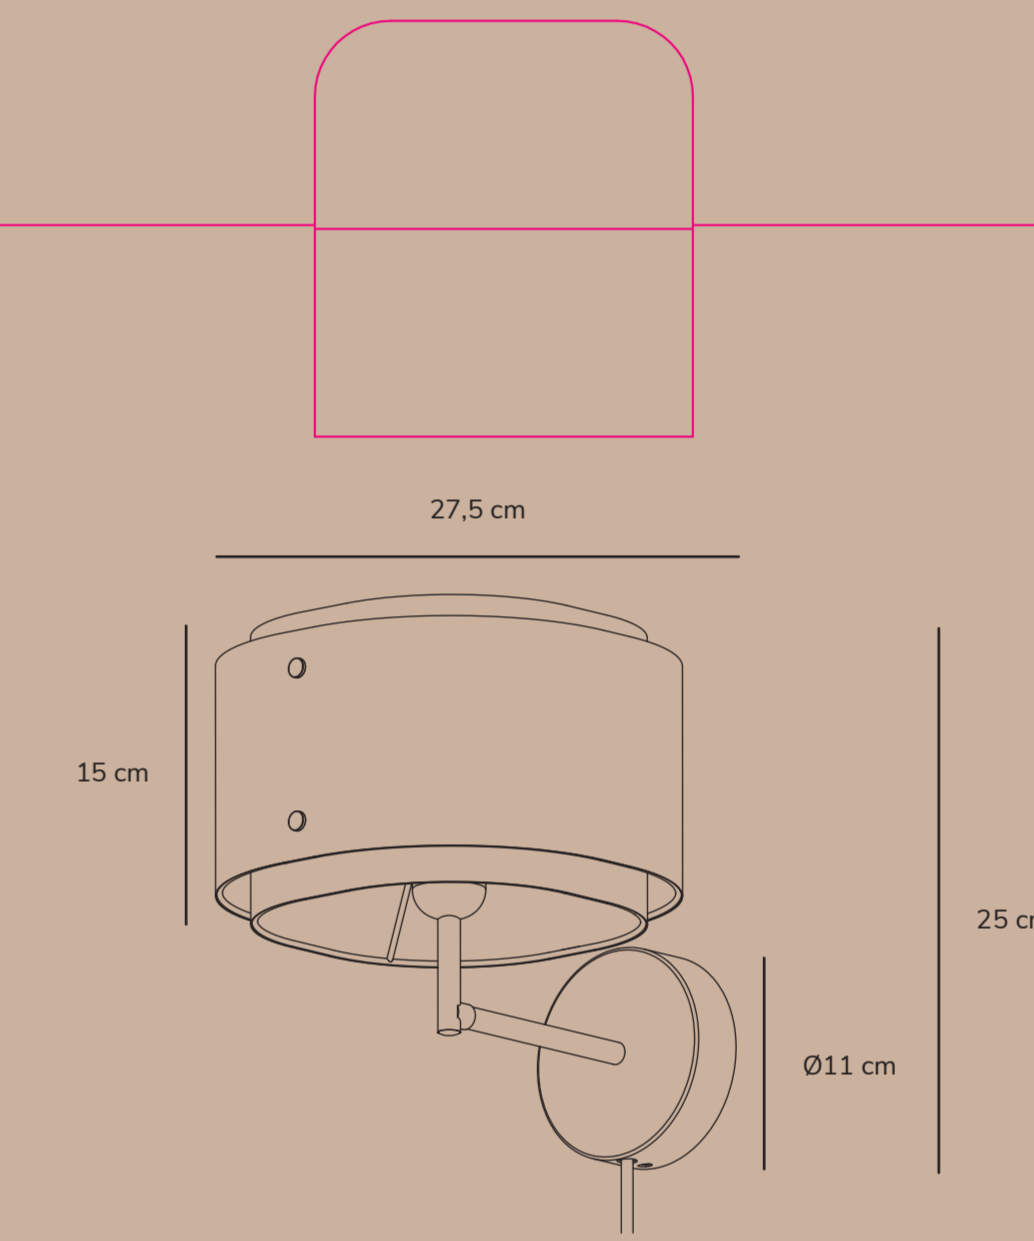

TAKAI

by Studio Mavro//Lefèvre by Sofie Lefèvre

Item number 2320421018
Color Brown
Material Metal/Fabric
IP Class IP20, indoor use, class II
Voltage 220-240-50/60Hz
Cable White textile, 180cm replaceable
Switch On the Socket
Light source Excl. E27, Max. 25W

www.dftglobal.com

240

280

240

280

230